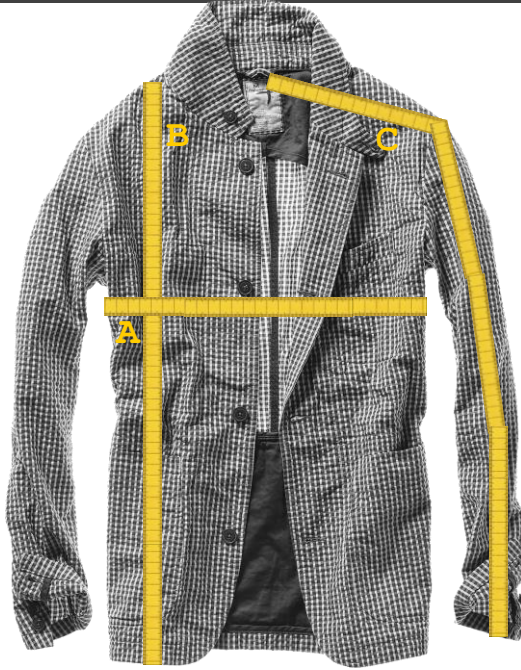

Size Chart

Garments are measured on a flat surface. Compare to a favorite fitting blazer to help guide your decision on size.

Style	Specification	Measurements in Inches				
		SM	MD	LG	XL	2X
	equivalent chest size	38	40	42	44	46
TROPICAL TRAP BLAZER	A across chest	20 3/4	22	23 1/4	24 1/2	25 3/4
	B front body length	28 1/4	29	29 3/4	30 1/2	31 1/4
	C sleeve length	34 1/2	35 1/4	36	36 3/4	37 1/2

FIT NOTES: classic fit
tapered waist
natural shoulder