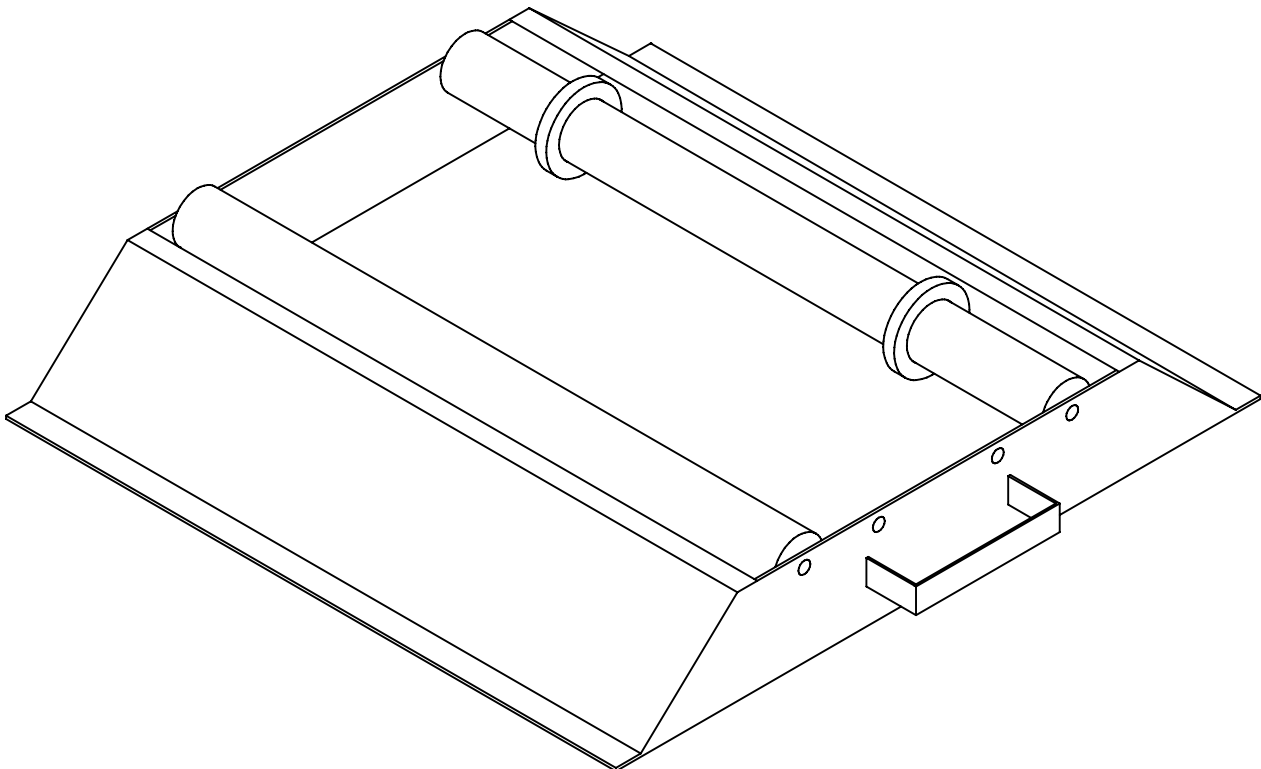

Cable Drum Rotators

Max Payload: 200kgs Ref:100.1.17

CABLE
DRUM JACKS

www.cabledrumjacks.co.uk
sales@cabledrumjacks.co.uk

orplex

www.orplexltd.co.uk
sales@orplexltd.co.uk

EPD
ENGINEERED PRODUCTS BY DESIGN

FINISH
ROLLERS

ZINC PLATED
2 ADJUSTABLE AND FITTED
WITH SEALED BALL BEARING

DRUM WEIGHT (MAX)
DRUM DIAMETER (MIN)
DRUM DIAMETER (MAX)
DRUM WIDTH
LENGTH
WIDTH
HEIGHT
WEIGHT

200 kg
200 mm
750 mm
520 max
630 mm
550 mm
110 mm
16 kg