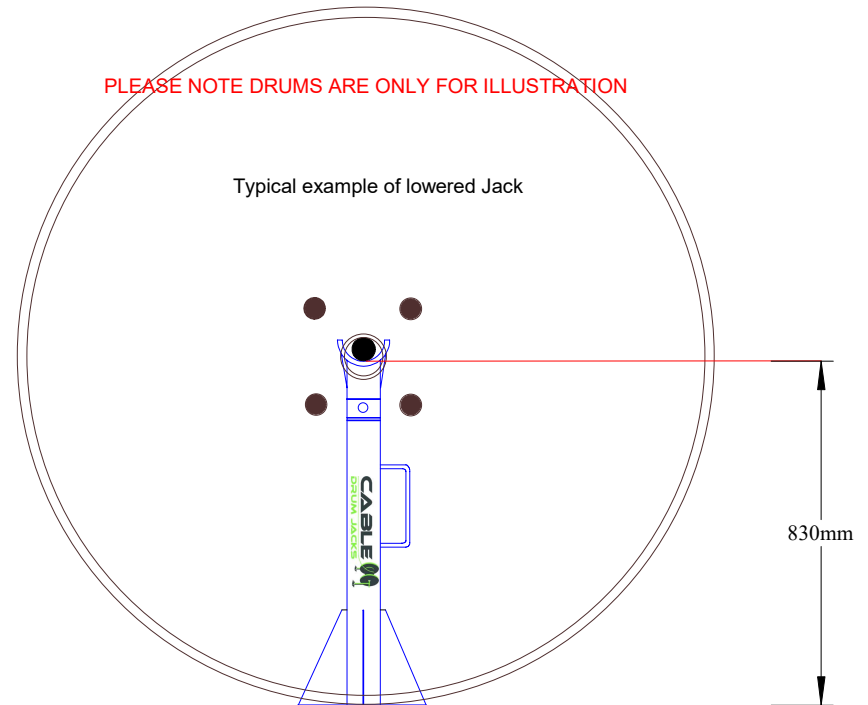

4t CABLE DRUM JACK

Web: www.cabledrumjacks.co.uk
 Email: sales@cabledrumjacks.co.uk
 Tel: 08009880112

Weight Each 37 Kg per jack
 Capacity 8000 Kg (Pair of 4t Jacks)
 Lift height 310 mm
 Min Height 830 mm
 Max Height 1110 mm
 Base Size 300 x 460 mm

Inspected and certified
 Designed for heavy duty use
 Extra strong base plates
 Colour as standard: RAL 5002 blue or yellow
 Suitable for 1060-2210mm diameter cable drums
 Robust and easy to use

PLEASE NOTE DRUMS ARE ONLY FOR ILLUSTRATION

PLEASE NOTE DRUMS ARE ONLY FOR ILLUSTRATION

8t Jack Set - (Pair of 4t Jacks)

ALL DIMENSIONS IN MM

SPECIFICATIONS ARE SUBJECT TO CHANGE WITHOUT NOTICE

DO NOT SCALE DRAWING

ALL DIMENSIONS ARE APPROXIMATE