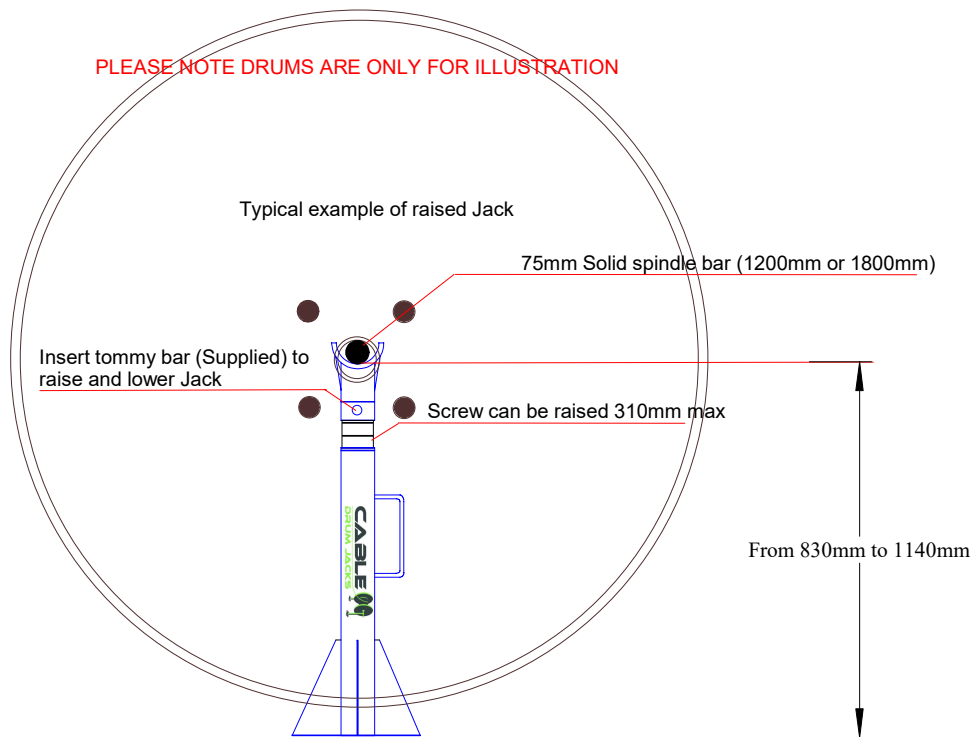

4t CABLE DRUM JACK

Web: www.cabledrumjacks.co.uk
 Email: sales@cabledrumjacks.co.uk
 Tel: 08009880112

Weight Each 37 Kg per jack
 Capacity 8000 Kg (Pair of 4t Jacks)
 Lift height 310 mm
 Min Height 830 mm
 Max Height 1110 mm
 Base Size 300 x 460 mm

Inspected and certified
 Designed for heavy duty use
 Extra strong base plates
 Colour as standard: RAL 5002 blue or yellow
 Suitable for 1060-2210mm diameter cable drums
 Robust and easy to use

PLEASE NOTE DRUMS ARE ONLY FOR ILLUSTRATION

PLEASE NOTE DRUMS ARE ONLY FOR ILLUSTRATION

8t Jack Set - (Pair of 4t Jacks)

ALL DIMENSIONS IN MM

SPECIFICATIONS ARE SUBJECT TO CHANGE WITHOUT NOTICE

DO NOT SCALE DRAWING

ALL DIMENSIONS ARE APPROXIMATE