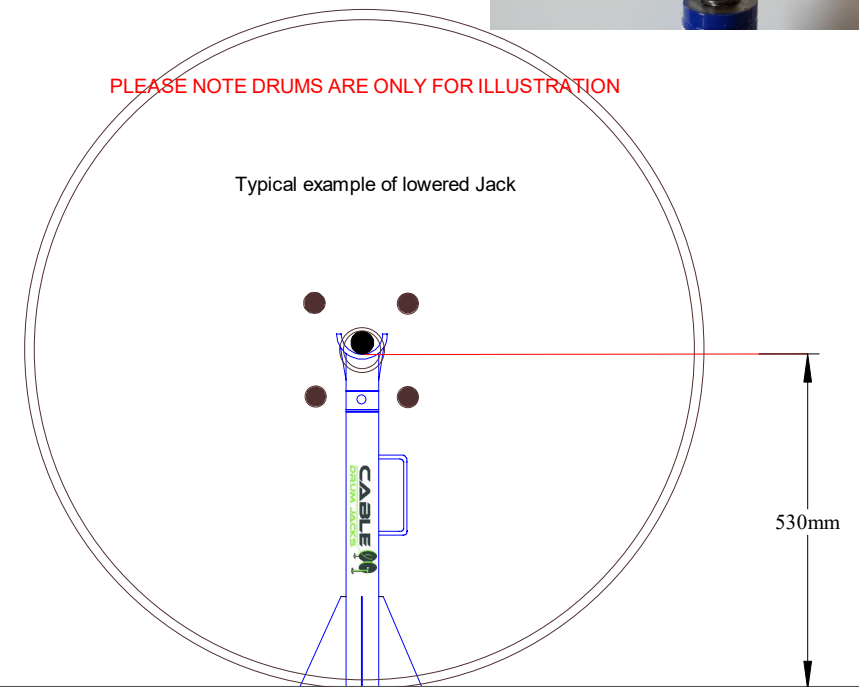

Inspected and certified  
 Designed for heavy duty use  
 Extra strong base plates  
 Colour as standard: RAL 5002 blue or yellow  
 Suitable for 1060-1680mm diameter cable drums  
 Robust and easy to use

## 3t Jack Set - (Pair of 1.5t Jacks)

ALL DIMENSIONS IN MM

SPECIFICATIONS ARE SUBJECT TO CHANGE WITHOUT NOTICE

DO NOT SCALE DRAWING

ALL DIMENSIONS ARE APPROXIMATE