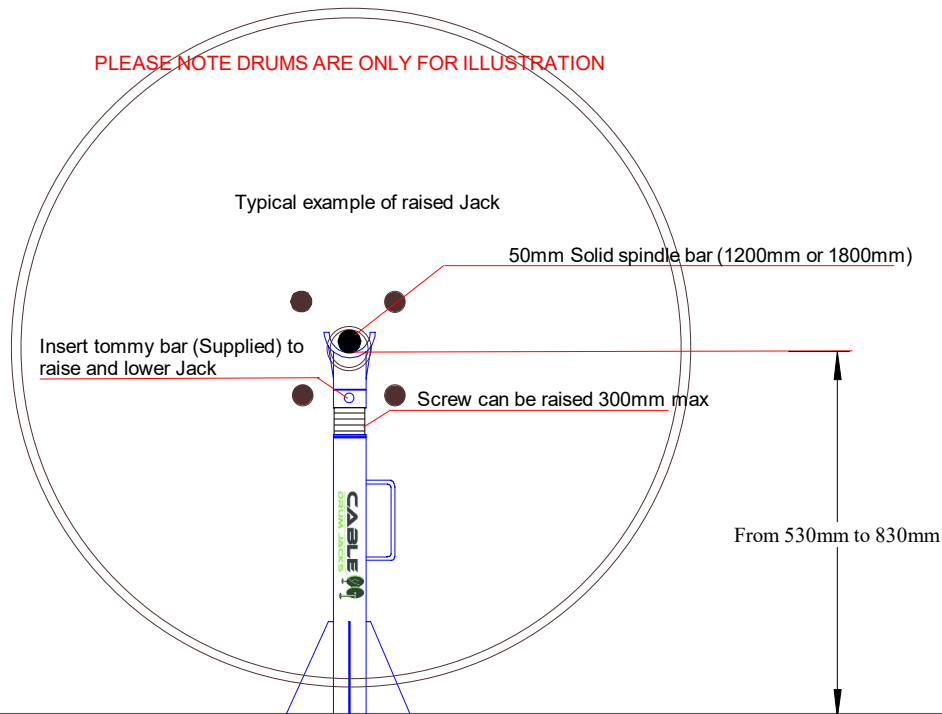

PLEASE NOTE DRUMS ARE ONLY FOR ILLUSTRATION