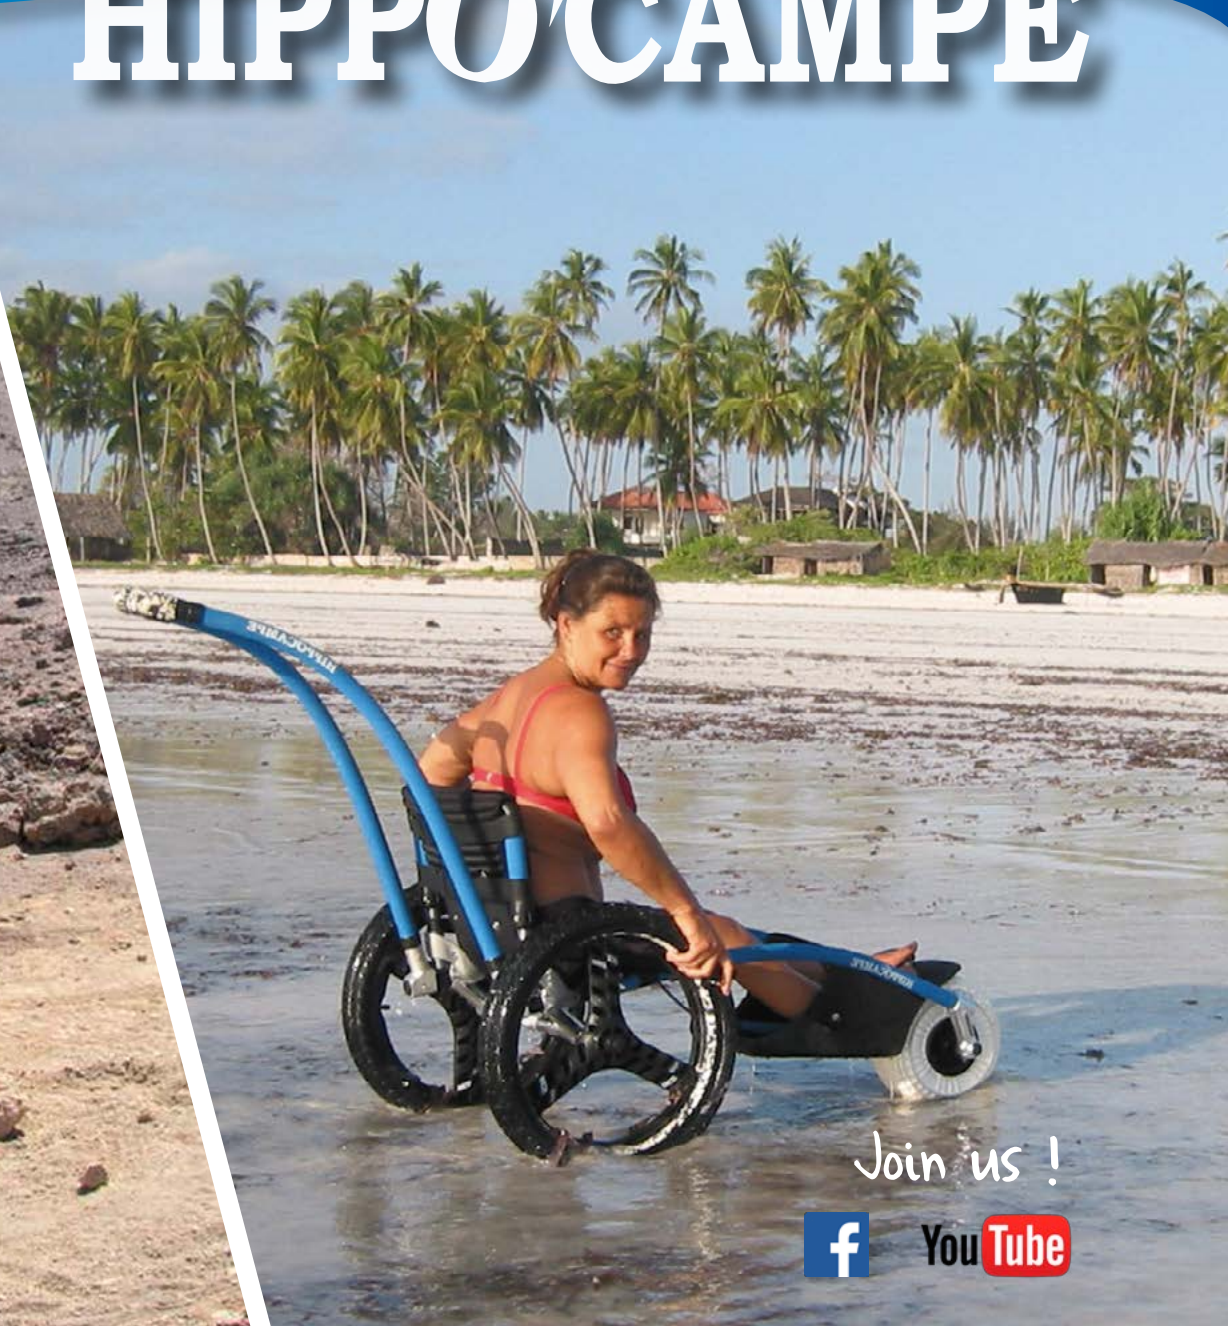

VIPAMAT

www.vipamat.com

Specialist in leisure wheelchairs

HIPPOCAMPE

Join us !

HIPPOCAMPE

« Leisure accessible everywhere to all »

The Hippocampe is a leisure wheelchair that goes with you year-round for your open-air activities.

All-terrain, it goes over sand, pebbles, hiking trails. It floats on water and slides over snow.

On your own or accompanied: with its double rear wheels you can self propell. Another person may use the push bar to push you.

It disassembles quickly, so it is easily transported, you can take it everywhere with you (car, plane, boat...).

Fashionable and recreational, the Hippocampe has a great design. It fits in perfectly with the leisure and vacation universe.

The Hippocampe goes around the world, take it for a test-ride on hundreds of beaches in France and throughout the world. (The list of beaches is available on our website www.vipamat.com). A general-purpose solution making all tourist and leisure sites accessible.