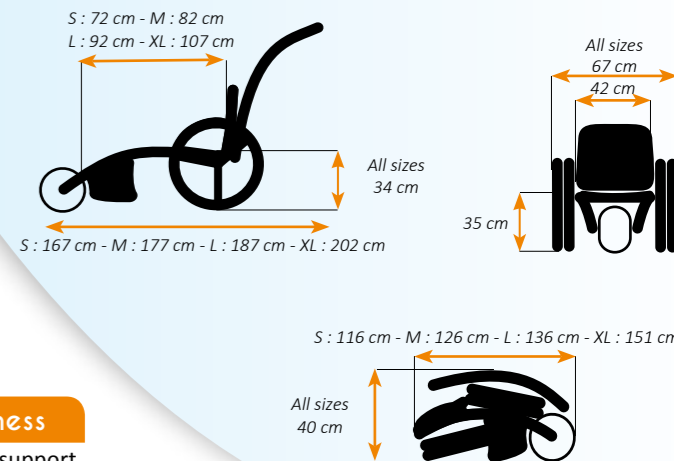

Pair of balloon wheels

Front ski kit & Pair of rear ski

Transport bag & Backrest bag

OPTIONS and technical characteristics

- Foldable and compact.
- Stainless and easy to maintain.
- 4 sizes available : S, M, L and XL. , SWL 130kg
- Colors available :
- Certifications : ARTG 148829