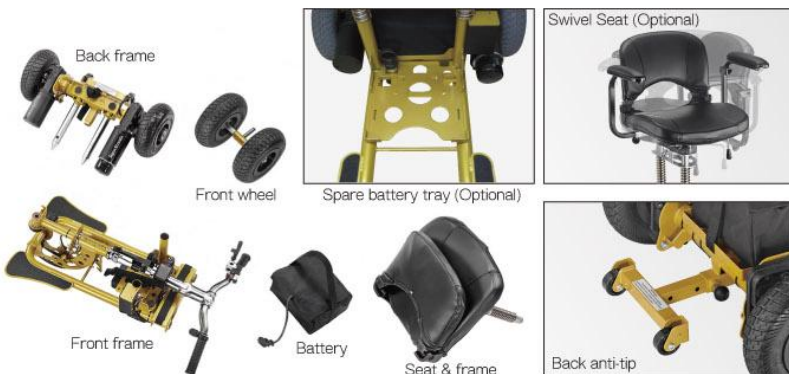

SupaScoota® SS Hd 02

Specifications

Specifications	HD (HD-02)
Number of Wheels	4
Front Wheel Size	200 x 65 mm (8 x 2.5")
Rear Wheel Size	200 x 65 mm (8 x 2.5")
Ground Clearance(tiller)	60 mm (2.4")
Length	1010 mm (40")
Width	570 mm (22.5")
Weight Without Seat	Front frame : 10.2 kg (22.4 lbs), Without Front wheels:8.5kg (18.7 lbs) Back frame : 10kg (22 lbs)
Weight of Seat	7.7 kgs (17 lbs incl. seat frame & arm rest)
Max Loading	125kg (275 lbs) on level ground
Turn Radius	910mm (36")
Motor Output	2 x 150W
Transmission	Worm Drive Gearbox
Reverse	Forward/Reverse Switch
Brakes	Dynamic Braking and Electromagnetic Brake
Battery (SLA)	24V 15 ah - 9.2kg (20 lbs)
Battery (Lithium)	24V 15ah - 4.0 kgs (9 lbs)
Charger (SLA battery)	Off board 24 volt 2 amp
Charger (Lithium battery)	Off board 24 volt 4 amp -0.9 kg (2 lbs)
Max Speed	6.5 kph (4 mph)(2nd speed choice 3.9 Kph -2.4 mph)
Slope Grade Ability	9 Degrees with 120kg (260 lbs) load. 12 Degrees with 100kg (220 lbs) load
Travel Distance	Up to 16 km (10 miles) with standard SLA battery Up to 20 km (12.4 miles) with 15ah lithium battery
Arm Rests	Distance between armrests 45cm - 55cm (18 -22")
Speed Reduction System	Reduces operating speed to a safe level when turning