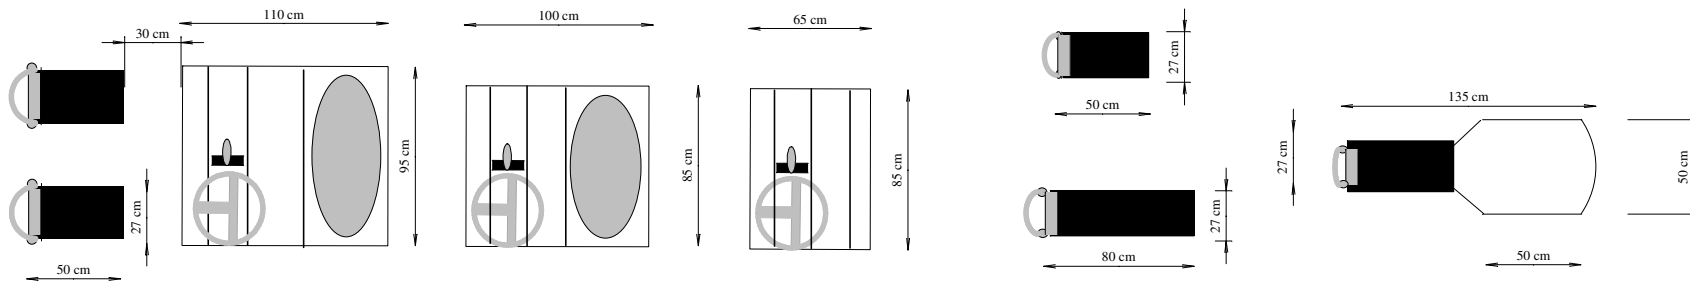

# XS-850

Full width rear locker with standard grey hatches to top

**HV Console**

**Std Console**

**Std Console  
No Front Seat**

**Single &  
Double Seats**

**Large  
Jockey Console**

**Boat Information**

Overall Length	8.5 M
Overall Beam	2.9 m
Max HP	300 HP
Weight	800 Kgs

**Drawing Information**

Client	Almoes 2/2010
Date	February 2010
Scale	35:1
Boat	XS-850