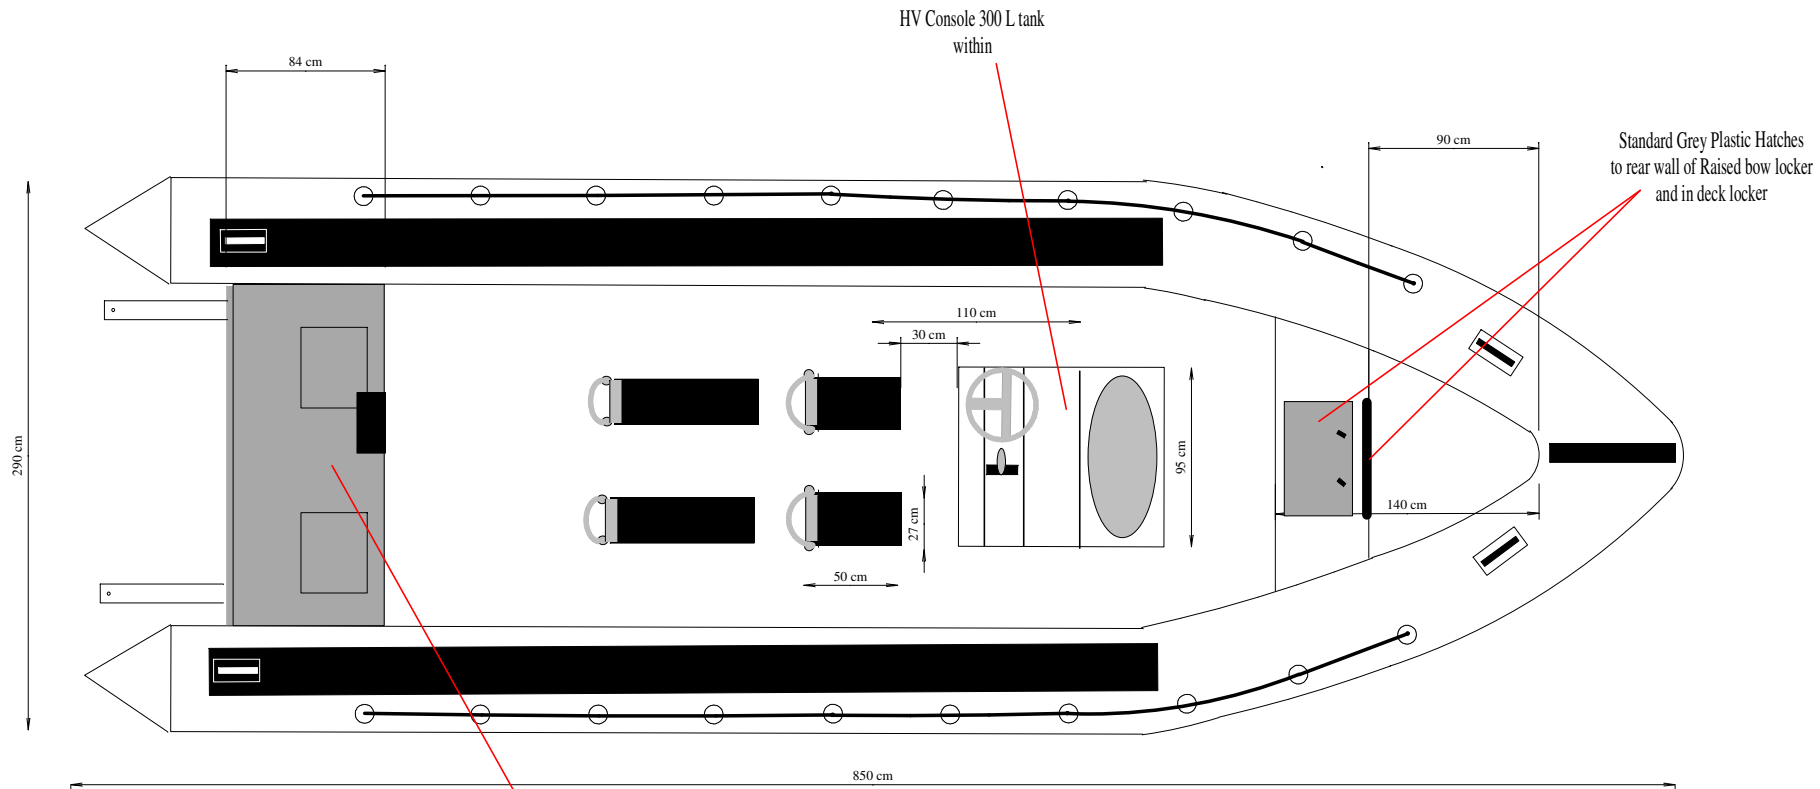

# XS-850

Full width rear locker with standard grey hatches to top

**HV Console**

**Std Console**

**Std Console  
No Front Seat**

**Single &  
Double Seats**

**Large  
Jockey Console**

**Boat Information**

Overall Length	8.5 M
Overall Beam	2.9 m
Max HP	300 HP
Weight	800 Kgs

**Drawing Information**

Client	Almoes 2/2010
Date	February 2010
Scale	35:1
Boat	XS-850