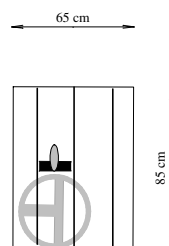

XS-750

HV Console

Std Console

**Std Console
No Front Seat**

**Single &
Double Seats**

**Large
Jockey Console**

Boat Information

Overall Length	7.5 M
Overall Beam	2.9 m
Max HP	300 HP
Weight	750 Kgs

Drawing Information

Client	Stock Drawing
Date	December 2008
Scale	33:1
Boat	XS-750