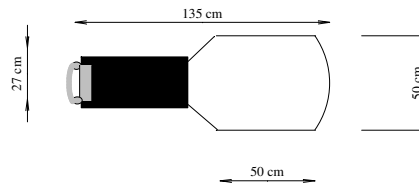

XS-750

HV Console

Std Console

**Std Console
No Front Seat**

**Single &
Double Seats**

**Large
Jockey Console**

Boat Information

Overall Length	7.5 M
Overall Beam	2.9 m
Max HP	300 HP
Weight	750 Kgs

Drawing Information

Client	Stock Drawing
Date	December 2008
Scale	33:1
Boat	XS-750