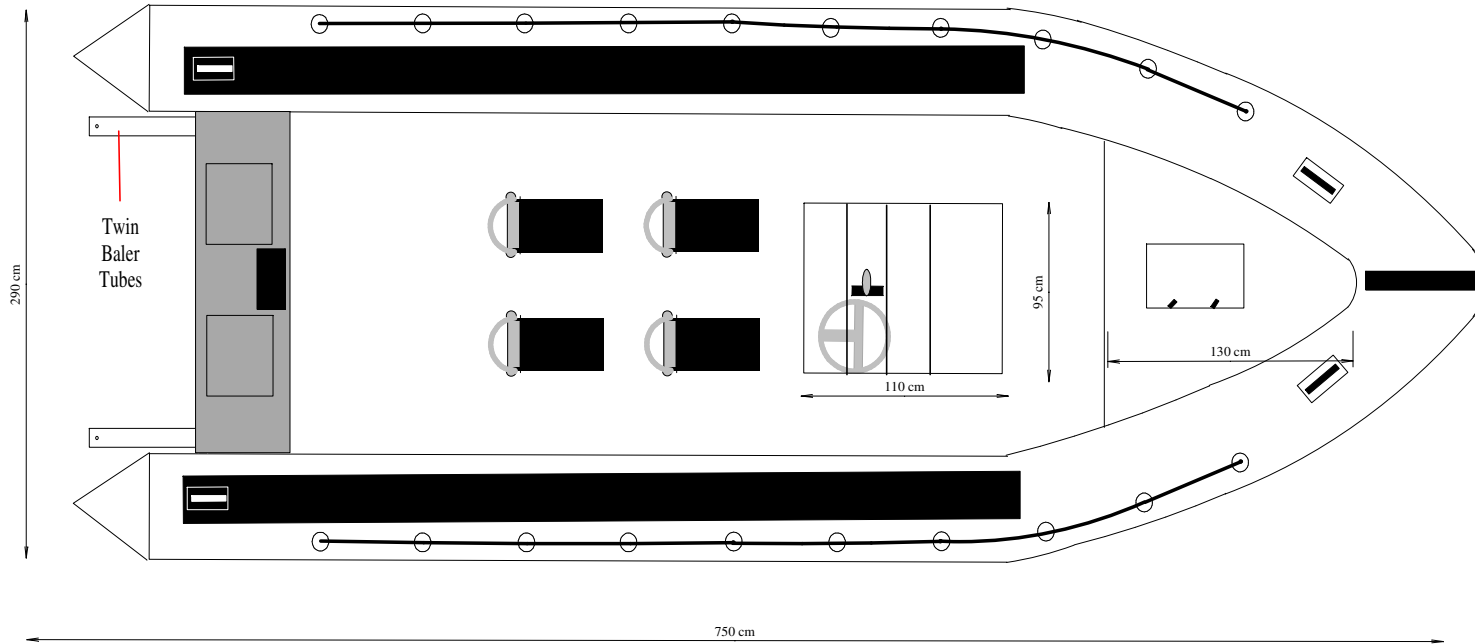

XS-750

HV Console

Std Console

**Std Console
No Front Seat**

**Single &
Double Seats**

**Large
Jockey Console**

Boat Information

Overall Length	7.5 M
Overall Beam	2.9 m
Max HP	300 HP
Weight	750 Kgs

Drawing Information

Client	Stock Drawing
Date	December 2008
Scale	33:1
Boat	XS-750