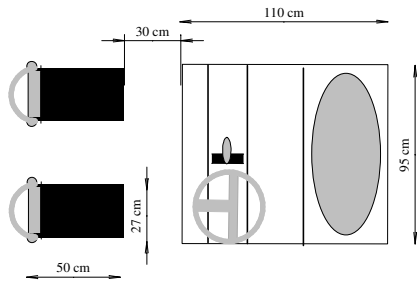

XS-750

HV Console

Std Console

**Std Console
No Front Seat**

**Single &
Double Seats**

**Large
Jockey Console**

Boat Information

Overall Length	7.5 M
Overall Beam	2.9 m
Max HP	300 HP
Weight	750 Kgs

Drawing Information

Client	Stock Drawing
Date	December 2008
Scale	33:1
Boat	XS-750