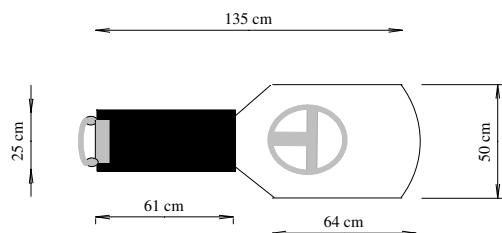

XS-Ribs: XS 700

Boat Information	
Overall Length	7.2 m
Overall Beam	2.6m
Max HP	300 HP
Weight	695 Kgs
Drawing Information	
Client	LOCOG
Date	April 2010
Scale	33:1
Boat	XS-700