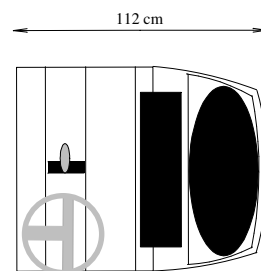

XS-Ribs: XS 700

Boat Information	
Overall Length	7.2 m
Overall Beam	2.6m
Max HP	300 HP
Weight	695 Kgs
Drawing Information	
Client	LOCOG
Date	April 2010
Scale	33:1
Boat	XS-700