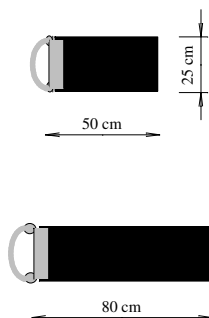

XS-Ribs: XS 700

Boat Information	
Overall Length	7.2 m
Overall Beam	2.6m
Max HP	300 HP
Weight	695 Kgs
Drawing Information	
Client	LOCOG
Date	April 2010
Scale	33:1
Boat	XS-700