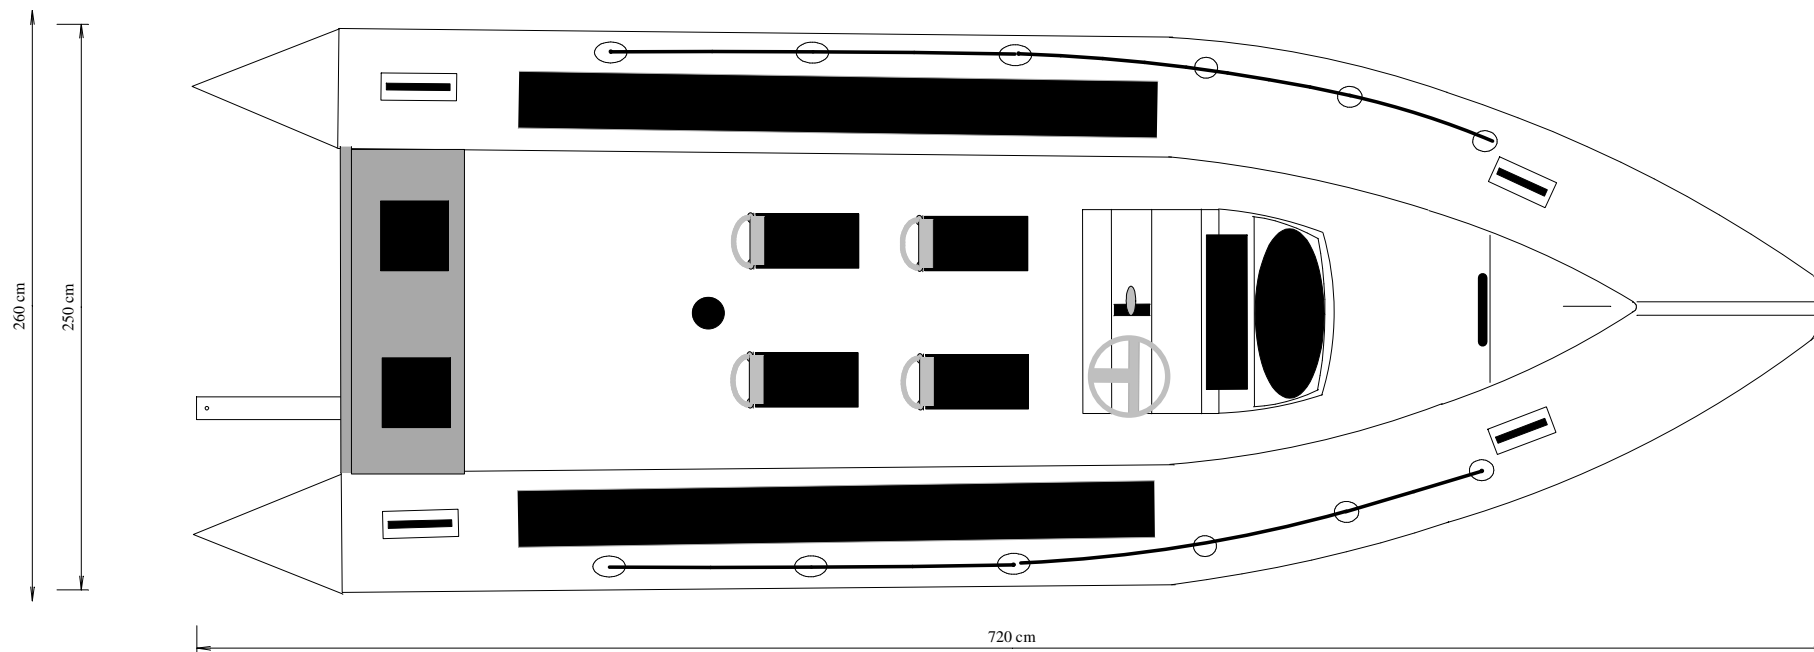

XS-Ribs: XS 700

Boat Information	
Overall Length	7.2 m
Overall Beam	2.6m
Max HP	300 HP
Weight	695 Kgs
Drawing Information	
Client	LOCOG
Date	April 2010
Scale	33:1
Boat	XS-700