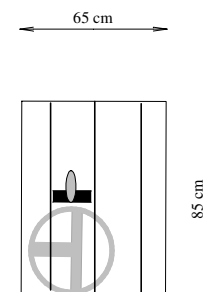

XS-Ribs: XS 700

Boat Information	
Overall Length	7.2 m
Overall Beam	2.6m
Max HP	300 HP
Weight	695 Kgs
Drawing Information	
Client	LOCOG
Date	April 2010
Scale	33:1
Boat	XS-700