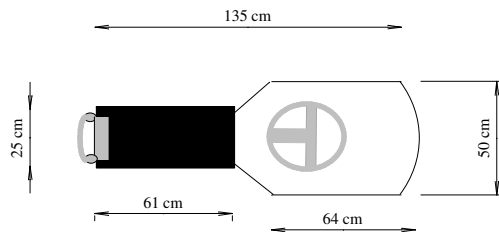

# XS-Ribs: XS 650

4-6 Bottle Rack  
Footprint 500 x 580

6-8 Bottle Rack  
Footprint 840 x 500

8-10 Bottle Rack  
Footprint 500 x 1120

Boat Information	
Overall Length	6.5 m
Overall Beam	2.6m
Max HP	200 HP
Weight	560 Kgs
Drawing Information	
Client	Stock Drawing
Date	October 2006
Scale	33:1
Boat	<b>XS-650</b>