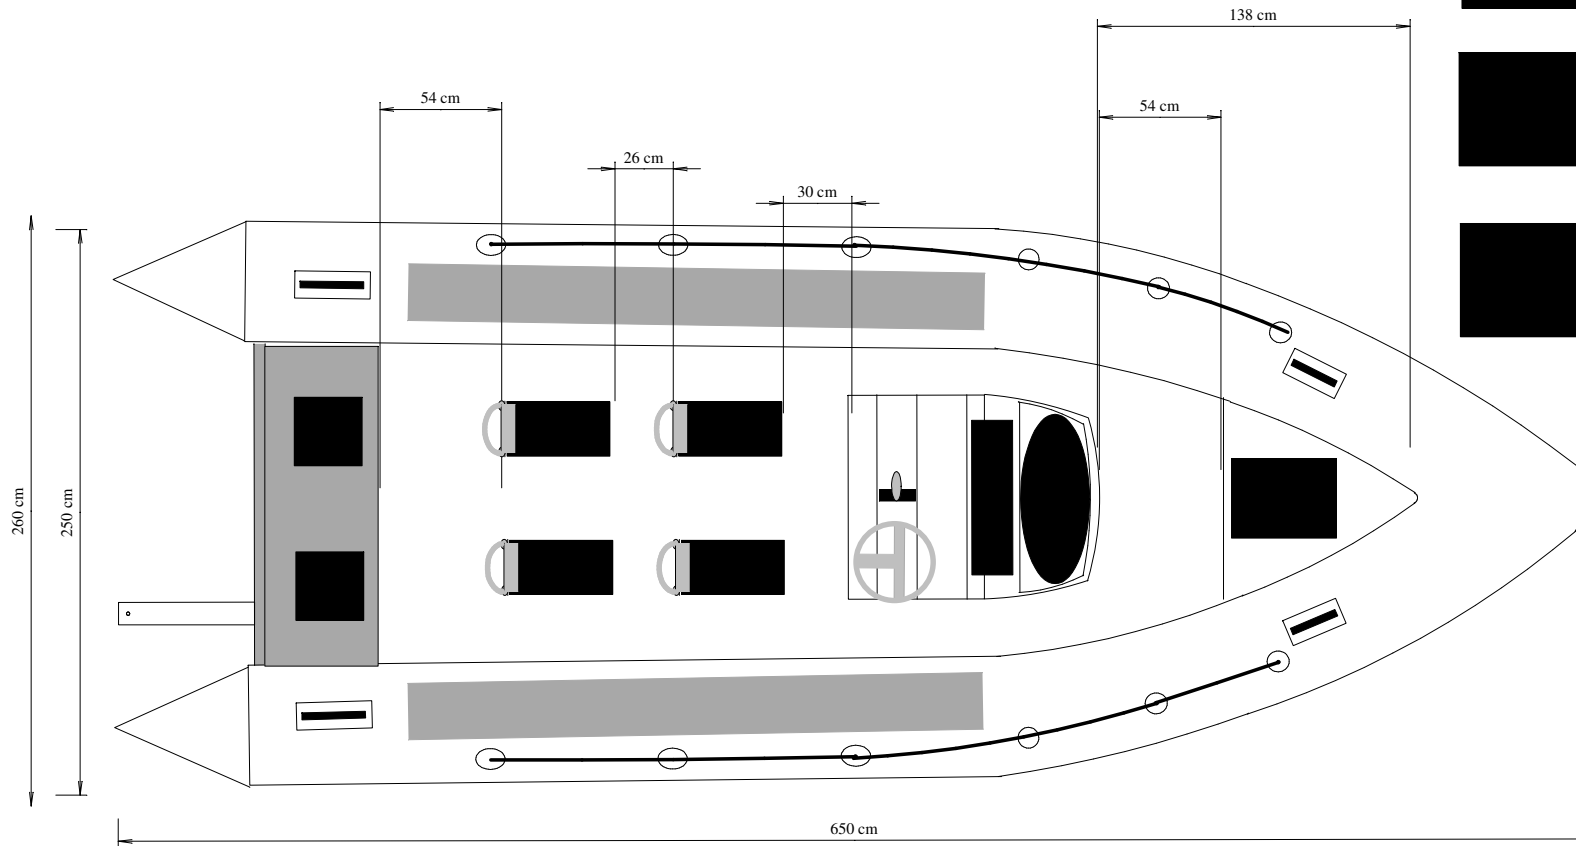

# XS-Ribs: XS 650

4-6 Bottle Rack  
Footprint 500 x 580

6-8 Bottle Rack  
Footprint 840 x 500

8-10 Bottle Rack  
Footprint 500 x 1120

Boat Information	
Overall Length	6.5 m
Overall Beam	2.6m
Max HP	200 HP
Weight	560 Kgs
Drawing Information	
Client	Stock Drawing
Date	October 2006
Scale	33:1
Boat	<b>XS-650</b>