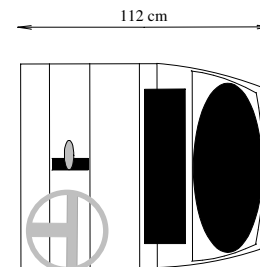

# XS-Ribs: XS 650

4-6 Bottle Rack  
Footprint 500 x 580

6-8 Bottle Rack  
Footprint 840 x 500

8-10 Bottle Rack  
Footprint 500 x 1120

Boat Information	
Overall Length	6.5 m
Overall Beam	2.6m
Max HP	200 HP
Weight	560 Kgs
Drawing Information	
Client	Stock Drawing
Date	October 2006
Scale	33:1
Boat	<b>XS-650</b>