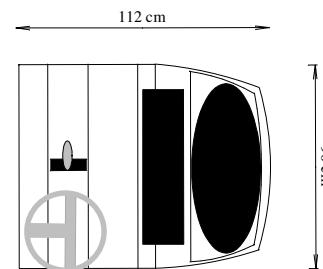

# XS-Ribs: XS 600

4-6 Bottle Rack  
Footprint 500 x 580

6-8 Bottle Rack  
Footprint 840 x 500

8-10 Bottle Rack  
Footprint 500 x 1120

Boat Information	
Overall Length	6.0 m
Overall Beam	2.6m
Max HP	150 HP
Weight	500 Kgs
Drawing Information	
Client	Stock Drawing
Date	February 2004
Scale	33:1
Boat	<b>XS-600</b>