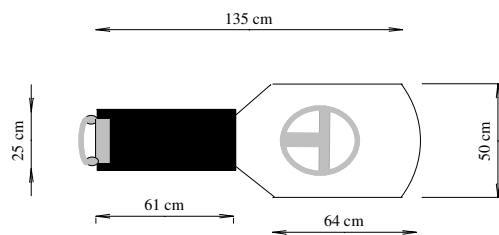

# XS-Ribs: XS 600

4-6 Bottle Rack  
Footprint 500 x 580

6-8 Bottle Rack  
Footprint 840 x 500

8-10 Bottle Rack  
Footprint 500 x 1120

Boat Information	
Overall Length	6.0 m
Overall Beam	2.6m
Max HP	150 HP
Weight	500 Kgs
Drawing Information	
Client	Stock Drawing
Date	February 2004
Scale	33:1
Boat	<b>XS-600</b>