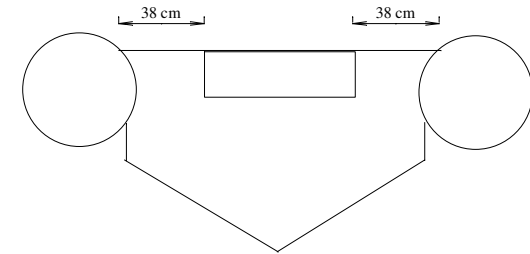

# XS-Ribs: XS 600

4-6 Bottle Rack  
Footprint 500 x 580

6-8 Bottle Rack  
Footprint 840 x 500

8-10 Bottle Rack  
Footprint 500 x 1120

Boat Information	
Overall Length	6.0 m
Overall Beam	2.6m
Max HP	150 HP
Weight	500 Kgs
Drawing Information	
Client	Stock Drawing
Date	February 2004
Scale	33:1
Boat	<b>XS-600</b>