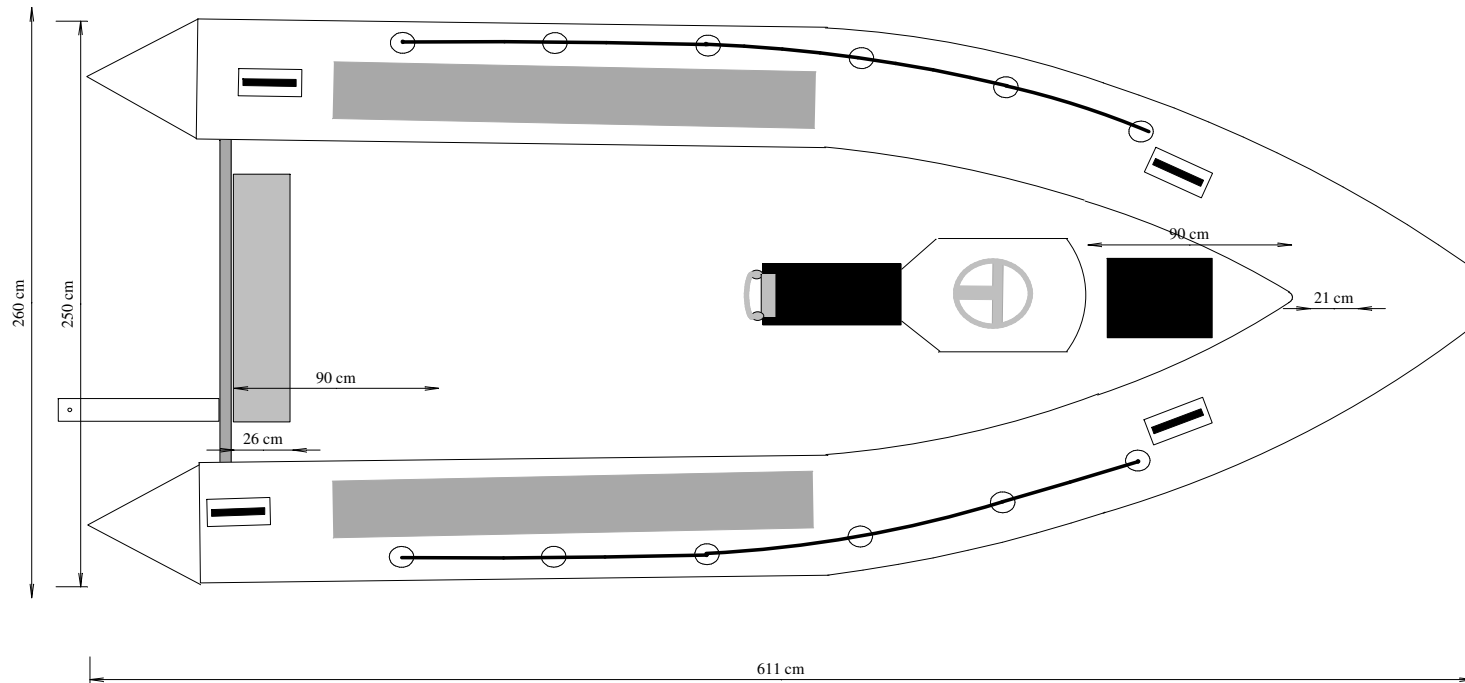

# XS-Ribs: XS 600

4-6 Bottle Rack  
Footprint 500 x 580

6-8 Bottle Rack  
Footprint 840 x 500

8-10 Bottle Rack  
Footprint 500 x 1120

Boat Information	
Overall Length	6.0 m
Overall Beam	2.6m
Max HP	150 HP
Weight	500 Kgs
Drawing Information	
Client	Stock Drawing
Date	February 2004
Scale	33:1
Boat	<b>XS-600</b>