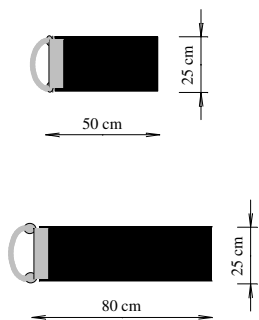

XS Ribs: XS 550

Boat Information	
Overall Length	5.5 m
Overall Beam	2.6m
Max HP	115 HP
Weight	420 Kgs
Drawing Information	
Client	Stock Drawing
Date	February 2008
Scale	33:1
Boat	XS 550