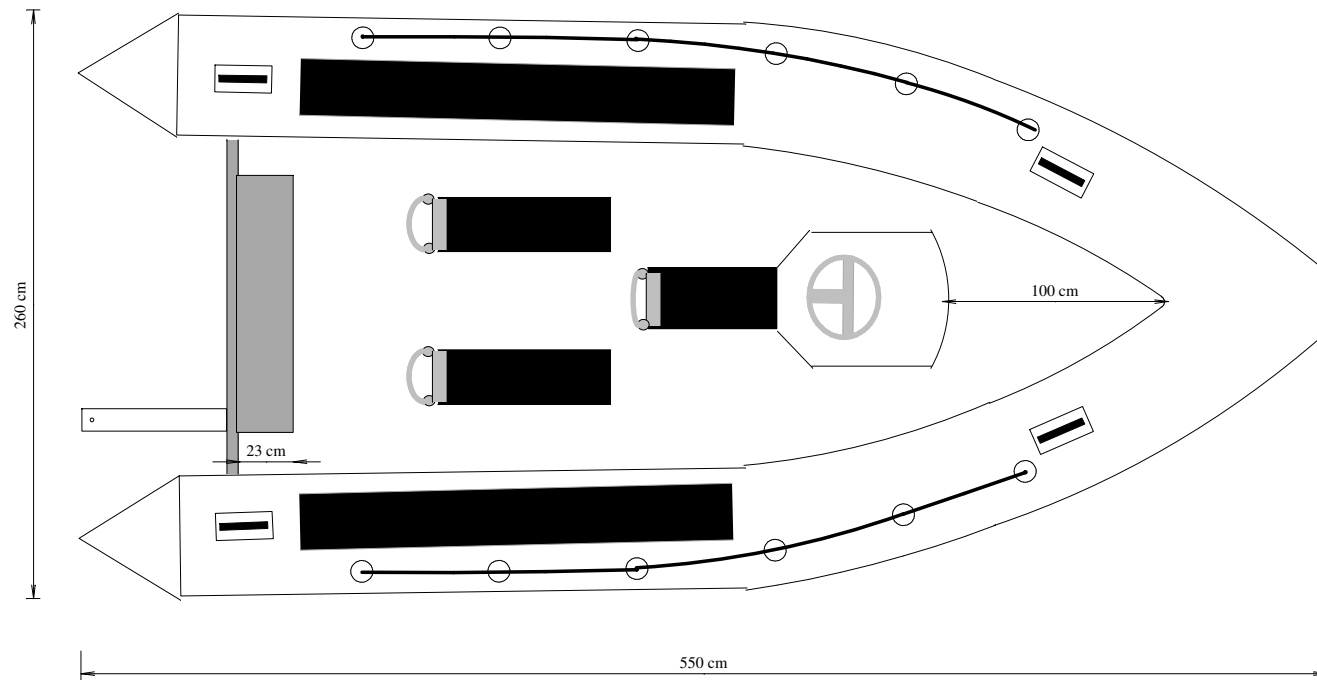

XS Ribs: XS 550

Boat Information	
Overall Length	5.5 m
Overall Beam	2.6m
Max HP	115 HP
Weight	420 Kgs
Drawing Information	
Client	Stock Drawing
Date	February 2008
Scale	33:1
Boat	XS 550