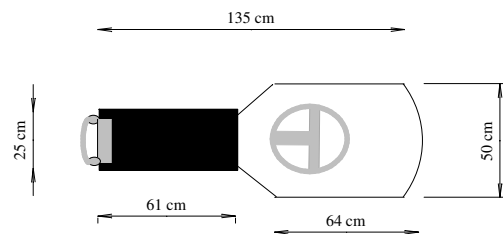

XS Ribs: XS 550

Boat Information	
Overall Length	5.5 m
Overall Beam	2.6m
Max HP	115 HP
Weight	420 Kgs
Drawing Information	
Client	Stock Drawing
Date	February 2008
Scale	33:1
Boat	XS 550