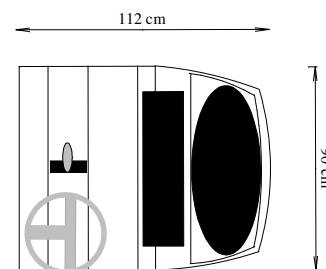

XS Ribs: XS 550

Boat Information	
Overall Length	5.5 m
Overall Beam	2.6m
Max HP	115 HP
Weight	420 Kgs
Drawing Information	
Client	Stock Drawing
Date	February 2008
Scale	33:1
Boat	XS 550