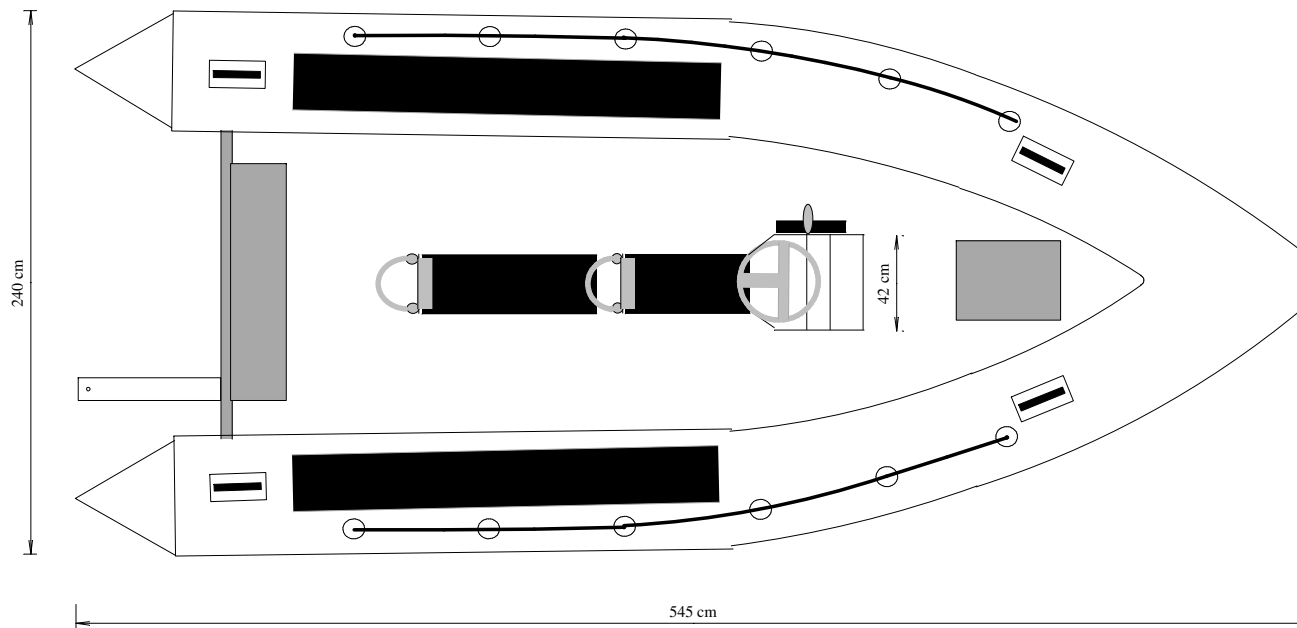

XS Ribs: XS 545

Single Module - Large Console

Double Module - Small Console

Boat Information	
Overall Length	5.45 m
Overall Beam	2.4m
Max HP	100 HP
Weight	400 Kgs

Drawing Information	
Client	Stock Drawing
Date	September 2011
Scale	33:1
Boat	XS 530