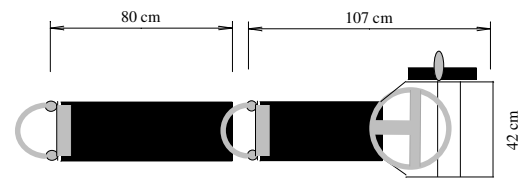

XS Ribs: XS 545

Single Module - Large Console

Double Module - Small Console

Boat Information	
Overall Length	5.45 m
Overall Beam	2.4m
Max HP	100 HP
Weight	400 Kgs

Drawing Information	
Client	Stock Drawing
Date	September 2011
Scale	33:1
Boat	XS 530