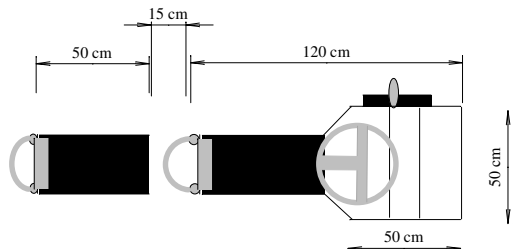

XS Ribs: XS 545

Single Module - Large Console

Double Module - Small Console

Boat Information	
Overall Length	5.45 m
Overall Beam	2.4m
Max HP	100 HP
Weight	400 Kgs

Drawing Information	
Client	Stock Drawing
Date	September 2011
Scale	33:1
Boat	XS 530