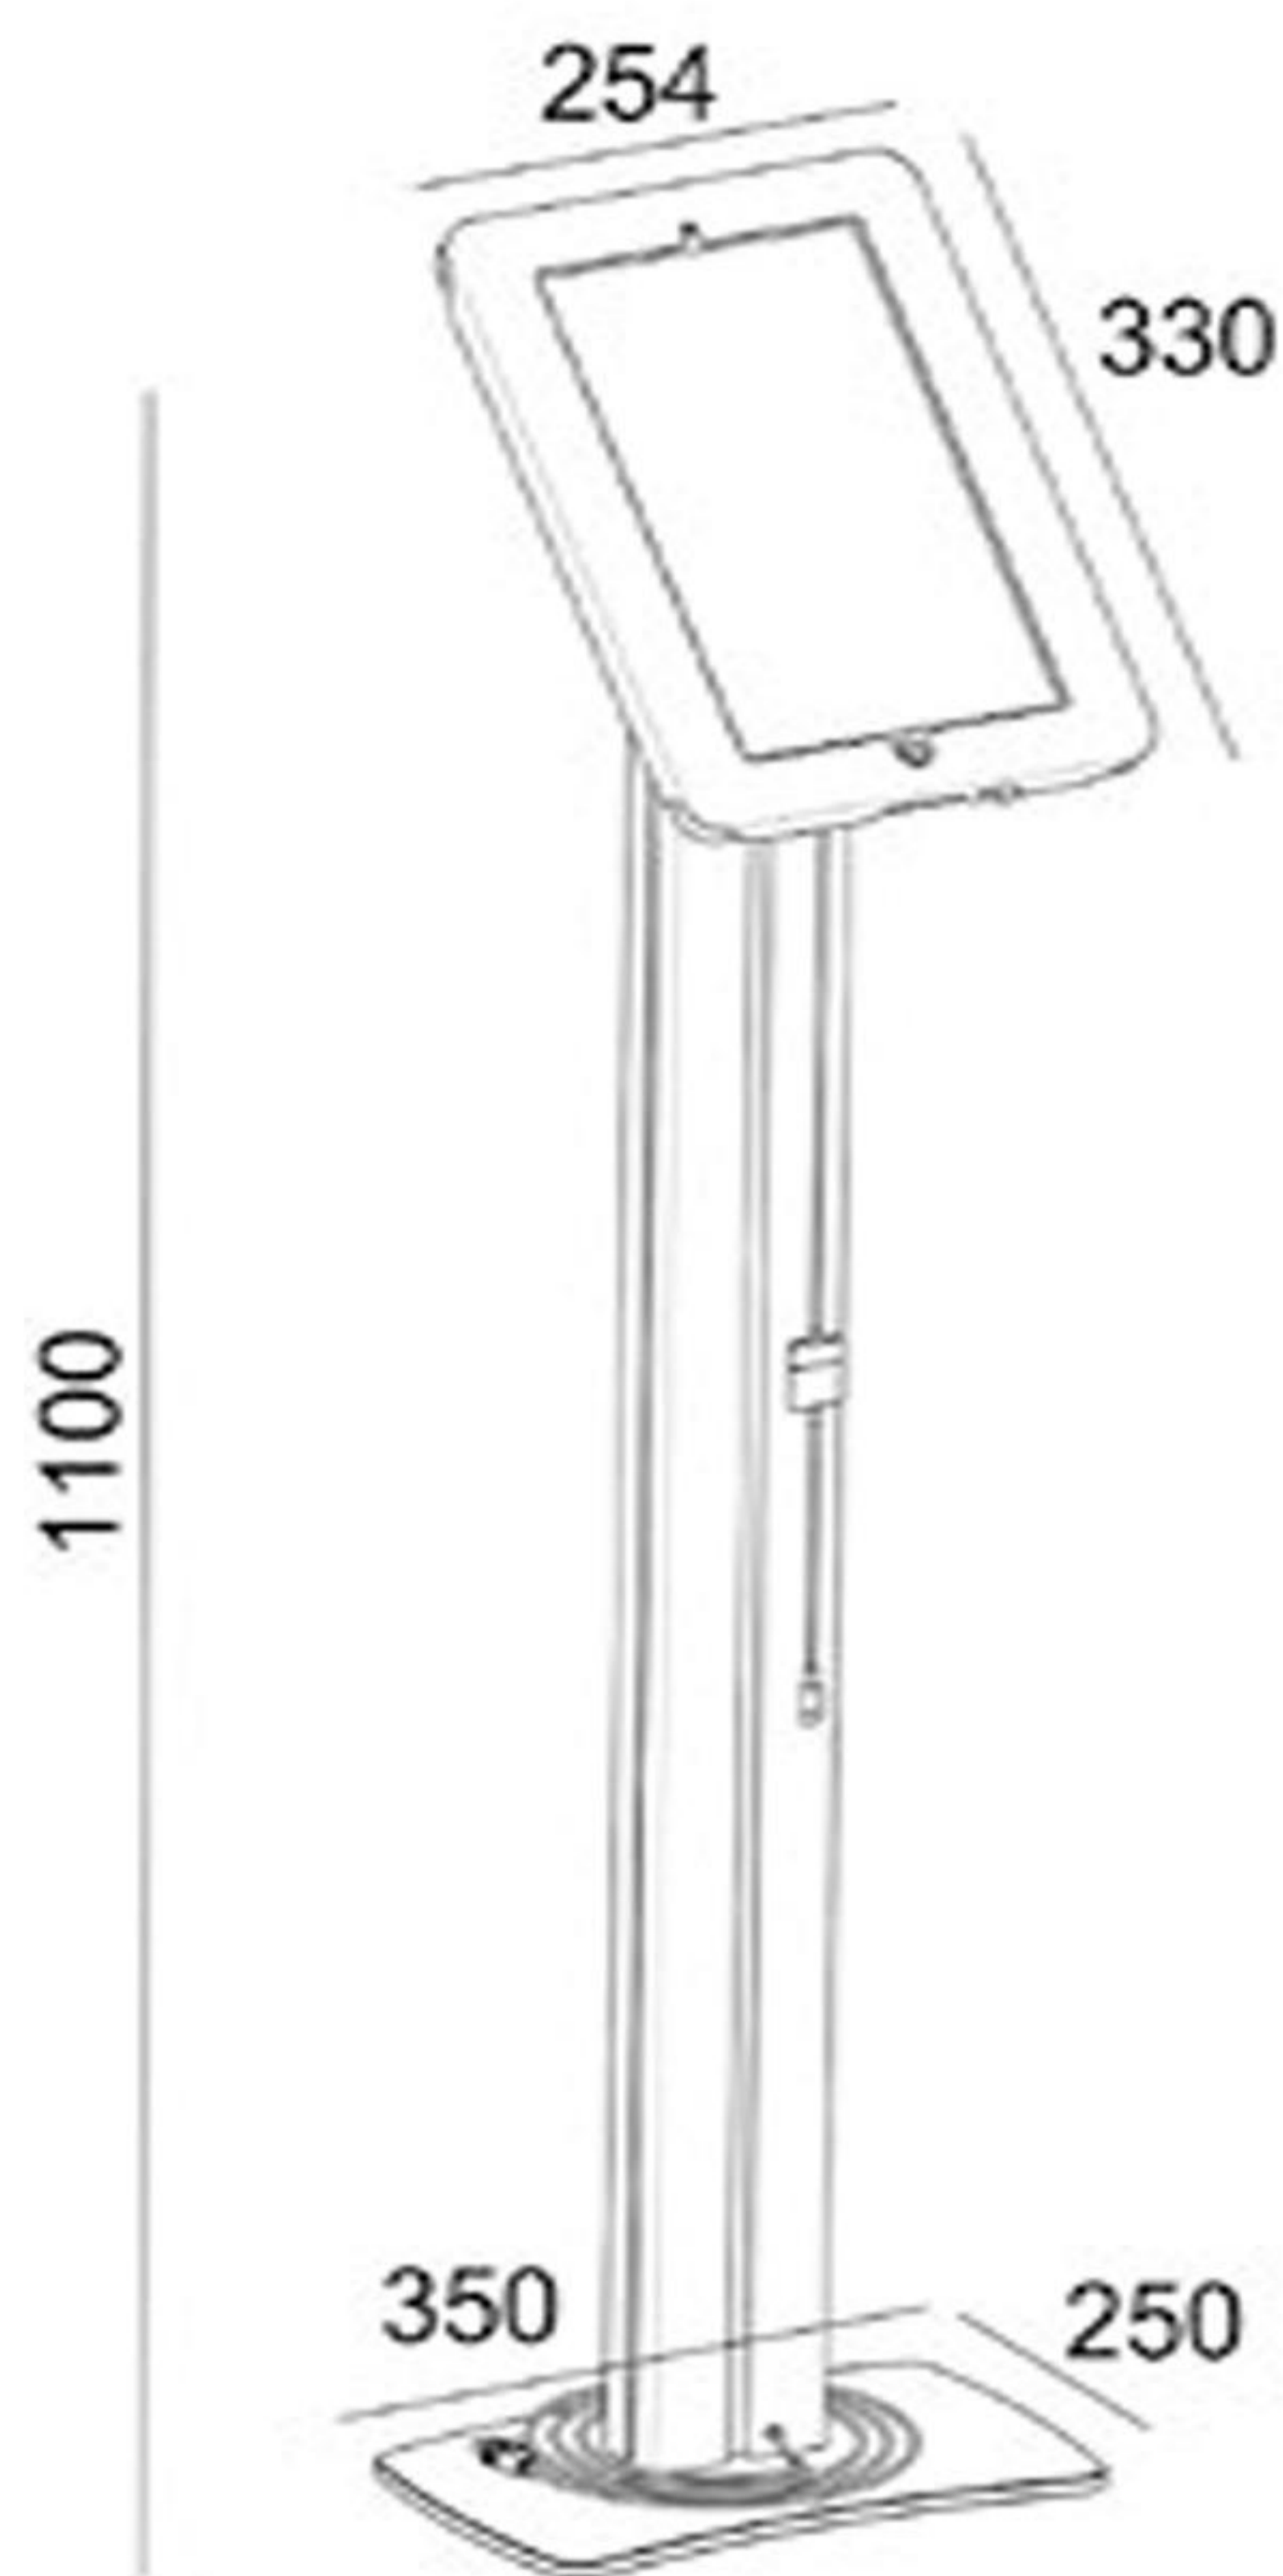

# IPAD PRO 12.9 FLOOR STAND HEAVY DUTY KIOSK MOUNT STANDING TABLET HOLDER

Height is fix at 1100 mm which is suitable for comfortable viewing and operation for most users.

This floor mount stand can adjust in tilt and rotate as well for more comfortable viewing angle.

iPad Pro Enclosure Kiosk only suitable for Ipad 12.9. Home button is exposed for operating the ipad 12.9 inches.

This iPad Pro 12.9 pedestal is designed to prevent theft with locks on both the frame.

This iPad Pro enclosure kiosk is ideal for high traffic public areas such as shops, malls and lobbies, receptions.

## Dimensions

## Description

iPad Pro Enclosure Kiosk only suitable for iPad 12.9 only. Home button is exposed for operating the iPad 12.9 inches. Heavy steel base and heavy duty aluminium pillars make it one of the most stable products you can get in the market. Height is fixed at 1100 mm, which is suitable for comfortable viewing and operation for most users. This iPad Pro 12.9 pedestal is designed to prevent theft with locks on both the frame. This floor mount stand can adjust in tilt and rotate as well for more comfortable viewing angle. iPad Pro enclosure kiosk is ideal for high-traffic public areas, such as shops, malls, and lobbies, receptions. This iPad floor stand is an anti-theft metal iPad floor stand designed for secure display in the public with a lock.  $\pm 45^\circ$  tilting allows angle flexibility to face the large audience and avoid light reflection. This iPad 12.9 suitable mount is designed with a home button, power cable available to satisfy extra operating needs. Steel constructed heavy base stand is very stable.