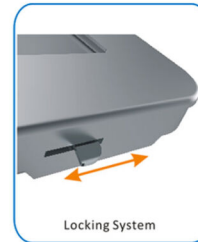

**iPad Pro Enclosure Kiosk
ONLY SUITABLE FOR IPAD 9.7
and ipad air ONLY**

**The iPad floor pedestal
is designed to prevent
theft with locks on both
the frame.**

Locking System

iPad Floor Standing Mount

**Home button is exposed for
operating the iPad 9.7 inch**

SINGLE SCREEN VERTICAL LIFT MONITOR STAND (EFW)

Dimensions

Specifications

- ➔ **COMPATIBLE:** iPad Pro Enclosure Kiosk ONLY SUITABLE FOR IPAD 9.7 and iPad Air ONLY. Home button is exposed for operating the iPad 9.7 inches.
- ➔ **STURDY AND SMART:** Heavy steel base and heavy duty aluminium pillars make it one of the most stable products you can get in the market. Height is fixed at 1100 mm which is suitable for comfortable viewing and operation for most users.
- ➔ **SECURITY:** This iPad floor pedestal is designed to prevent theft with locks on both the frame.
- ➔ **ADJUSTABLE:** This floor mount stand can adjust in tilt and rotate as well for more comfortable viewing angle.
- ➔ **APPLICATION:** This iPad Pro enclosure kiosk is ideal for high traffic public areas, such as shops, malls and lobbies, receptions.