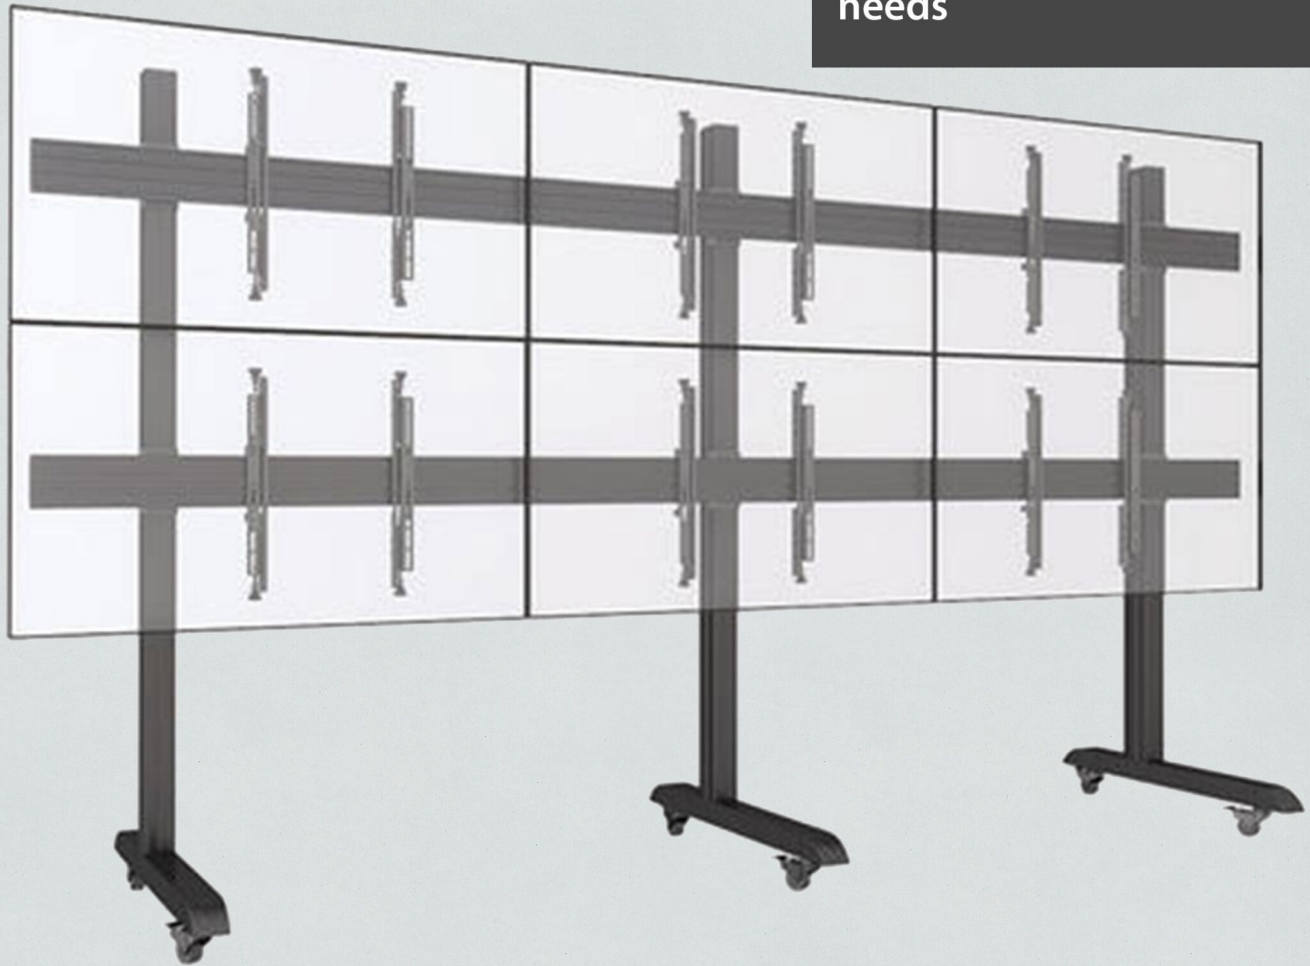

LCD Video Floor Stand

(VS-F6)

This mobile video totes a unique design that can cater to all your television display needs

Flat panel display stand or video wall floor stand are made to mount up to Six LCD or Plasma tv or for your Flat panel display. This TV Mount are able to hold up to 6 - LCD TV or Plasma TV Screens Based on 180cm high pillar made out of durable aluminum, the possibilities for height adjustments are very good and it is possible to provide perfect viewing angle for both a sitting and a standing audience.

Flat panel display stand or video wall floor stand are made to mount up to Six LCD or Plasma tv or for your Flat panel display

Based on 180cm high pillar made out of durable aluminum

Fitted with Six castors, the VS-F6 can be wheeled from room to room with very little effort, and as they lock into place you can be sure it won't roll or move during your presentation

This is a perfect solution for customers who need a mobile presentation system for VTC, digital signage applications, and more

Features

1. VESA Standard: Max. 800 x 400mm
2. Material: Steel.
3. Screen depth adjustable: 20mm.
4. Color: Silver/black
5. Screen height adjustable: 20mm.
6. Features: with castors W/ sockets
7. Max support: 300 kgs (50kg each)