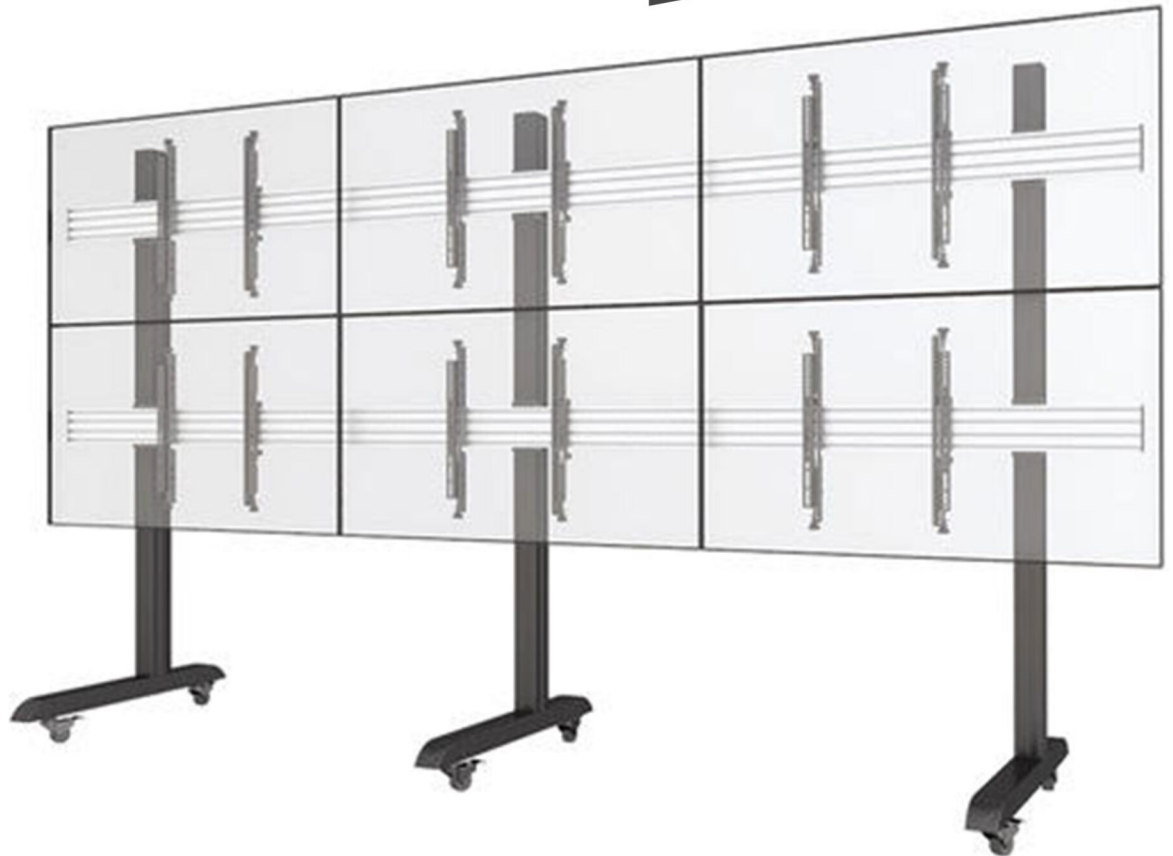

LCD Video Floor Stand

(VS-F6)

This mobile video totes a unique design that can cater to all your television display needs

Flat panel display stand or video wall floor stand are made to mount up to Six LCD or Plasma tv or for your Flat panel display. This TV Mount are able to hold up to 6 - LCD TV or Plasma TV Screens Based on 180cm high pillar made out of durable aluminum, the possibilities for height adjustments are very good and it is possible to provide perfect viewing angle for both a sitting and a standing audience.

Flat panel display stand or video wall floor stand are made to mount up to Six LCD or Plasma tv or for your Flat panel display

Based on 180cm high pillar made out of durable aluminum

Fitted with Six castors, the VS-F6 can be wheeled from room to room with very little effort, and as they lock into place you can be sure it won't roll or move during your presentation

This is a perfect solution for customers who need a mobile presentation system for VTC, digital signage applications, and more

Features

1. VESA Standard: Max. 800 x 400mm
2. Material: Steel.
3. Screen depth adjustable: 20mm.
4. Color: Silver/black
5. Screen height adjustable: 20mm.
6. Features: with castors W/ sockets
7. Max support: 300 kgs (50kg each)