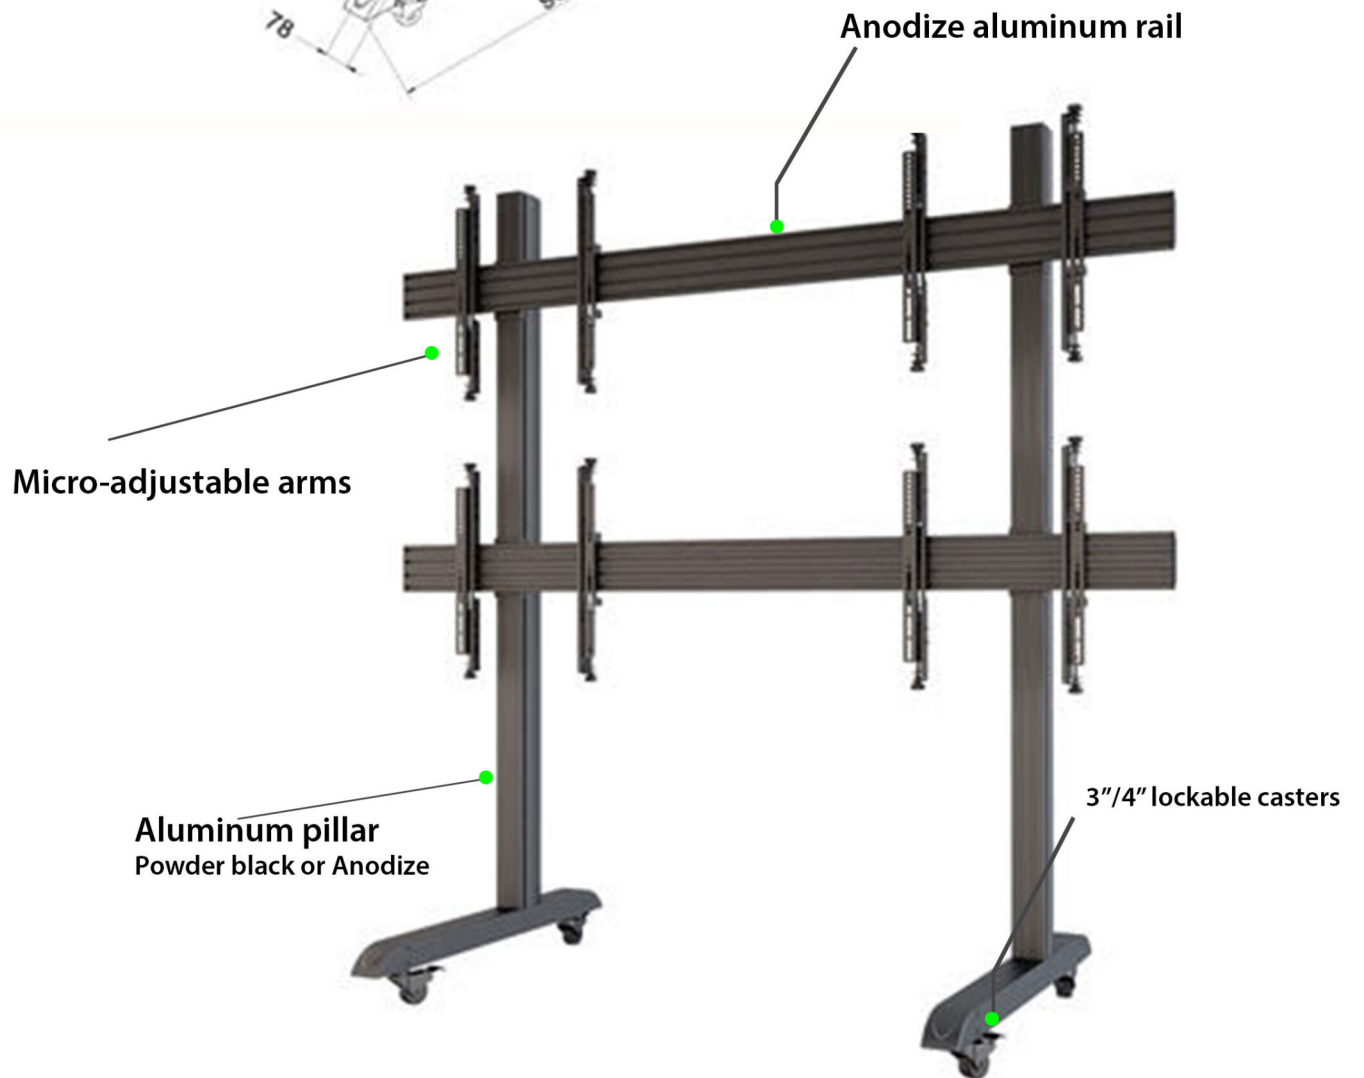

LCD Video Floor Stand

(VF4)

FREE STANDING

Flat panel display stand or video wall floor stand are made to mount up to Four LCD or Plasma tv or for your Flat panel display. This TV Mount are able to hold up to 4 - LCD TV or Plasma TV Screens. Based on 180cm high pillar made out of durable aluminum, the possibilities for height adjustments are very good and it is possible to provide perfect viewing angle for both a sitting and a standing audience. This movable video wall solution creates a solution that can be used for presentations, trade shows, store or office entrances. This is a perfect solution for customers who need a mobile presentation system for VTC, digital signage applications, and more

This TV Mount are able to hold up to 32"-65" 4 - LCD TV or Plasma TV Screens

Based on 180cm high pillar made out of durable aluminum, the possibilities for height adjustments are very good and it is possible to provide perfect viewing angle for both a sitting and a standing audience

Fitted with four castors, the VF4 can be wheeled from room to room with very little effort, and as they lock into place you can be sure it won't roll or move during your presentation

Dimensions

Proudly advertise products and promotions during trade shows or other events .Hang your LED screens on this professional looking stand to create your own video wall!!

Features

1. Suggest size: 30-60"
2. Production Size: 3318(L)x600(W)x1800(H)mm.
3. VESA Standard: from 100x100 to 600x400mm
4. Material: Aluminum & Iron structure.
5. Screen depth adjustable: 20mm
6. Color: silver/black.
7. Screen height adjustable: 20mm.
8. Features: with castors W/sockets
9. Max support: 50kg(110lbs) per screen