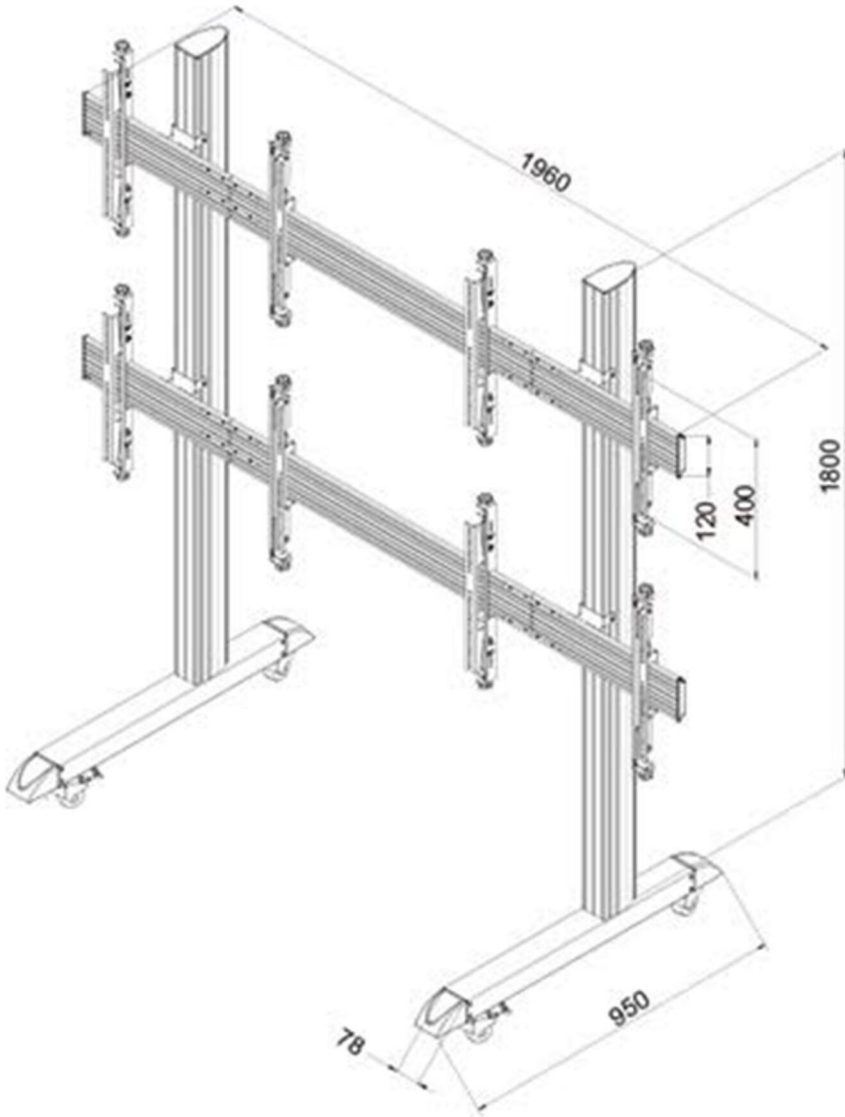

LCD Video Floor Stand

(VF4)

FREE STANDING

Flat panel display stand or video wall floor stand are made to mount up to Four LCD or Plasma tv or for your Flat panel display. This TV Mount are able to hold up to 4 - LCD TV or Plasma TV Screens. Based on 180cm high pillar made out of durable aluminum, the possibilities for height adjustments are very good and it is possible to provide perfect viewing angle for both a sitting and a standing audience. This movable video wall solution creates a solution that can be used for presentations, trade shows, store or office entrances. This is a perfect solution for customers who need a mobile presentation system for VTC, digital signage applications, and more

This TV Mount are able to hold up to 32"-65" 4 - LCD TV or Plasma TV Screens

Based on 180cm high pillar made out of durable aluminum, the possibilities for height adjustments are very good and it is possible to provide perfect viewing angle for both a sitting and a standing audience

Fitted with four castors, the VF4 can be wheeled from room to room with very little effort, and as they lock into place you can be sure it won't roll or move during your presentation

Dimensions

Proudly advertise products and promotions during trade shows or other events .Hang your LED screens on this professional looking stand to create your own video wall!!

Features

1. Suggest size: 30-60"
2. Production Size: 3318(L)x600(W)x1800(H)mm.
3. VESA Standard: from 100x100 to 600x400mm
4. Material: Aluminum & Iron structure.
5. Screen depth adjustable: 20mm
6. Color: silver/black.
7. Screen height adjustable: 20mm.
8. Features: with castors W/sockets
9. Max support: 50kg(110lbs) per screen