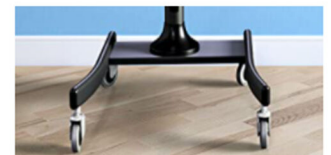

Mobile TV Stand

VCT11

Mobile TV Stand with Mount Rolling TV Cart

Looking for a professional mobile TV display cart that can be used at home and in the office? The VCT11 provides the perfect solution. Maneuvering your TV screen from one room to the next could not be easier or more secure, equipped with heavy-duty multi-directional, non-slip castor wheels that allow the unit to be easily pushed or pulled in any direction, allowing you to confidently transport the screen to your desired location.

Specifications:-

- Screen Compatibility: 27" to 55"
- Weight Capacity: 77 lbs (35 kgs) MAX
- VESA: 600x400mm (Max)
- Screen Tilt: 25 degrees
- Height Adjustment: 1030~1630mm (40.5"~64.1") (floor to center screen)
- Tray Size: 500 x 400mm (19.6" x 15.7")
- Color: Black

Smaller Base - Saves Much Space

This model has a smaller space-saving base compare to other models yet has the same load capacity and steadiness. The plastic cover perfectly hides all mounting spots and conveys an aesthetically pleasing finished look.

Screen Height Adjustable

The mounting plate is height adjustable from 1030mm to 1630 mm to provide the optical viewing angle.

Tray Height Adjustable

Spacious media shelf provides a durable and stable surface for your laptop, gaming console, or other AV equipment (capable of supporting up to 10kg).