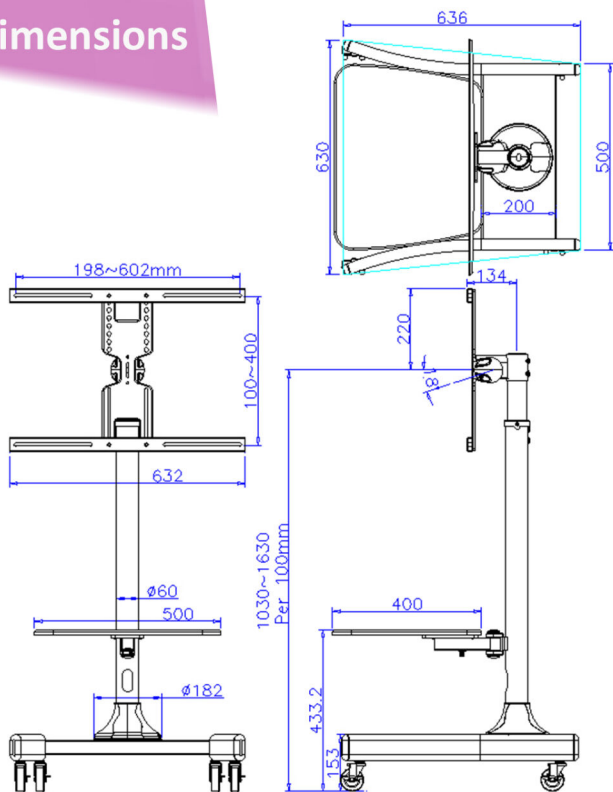

Screen Height Adjustable

The mounting plate is height adjustable from 1030mm to 1630 mm to provide the optical viewing angle.

Tray Height Adjustable

Spacious media shelf provides a durable and stable surface for your laptop, gaming console, or other AV equipment (capable of supporting up to 10kg).

Tilt

Compatible with screens from 27-55 inch with a Max VESA 600x400 mounting arrangement. It can be tilted downward up to -25° .

Multiple Functions

TILT
Up and down
25°

Height Adjustable
For Perfect Viewing

Height Adjustable
Tray

39.37" to 59"

Storage Shelf
Store all your audio and
video equipment on this
spacious 19.6" x 15.7" tray.

Locking Casters

This cart has four locking casters to make it as stationary or mobile as desired. It's the perfect addition for a conference room, classroom, home, and more!

Dimensions

Fits 27" to 55"

Weight Capacity

35 kgs
Max

This floor display cart is an easy and modern solution for public place like exhibition, conference rooms, classrooms, hospital lobby, trade shows, educational and businesses etc. You can moving your screens to anywhere freely. And even play games or watch the World Cup in the bedroom or the living room.