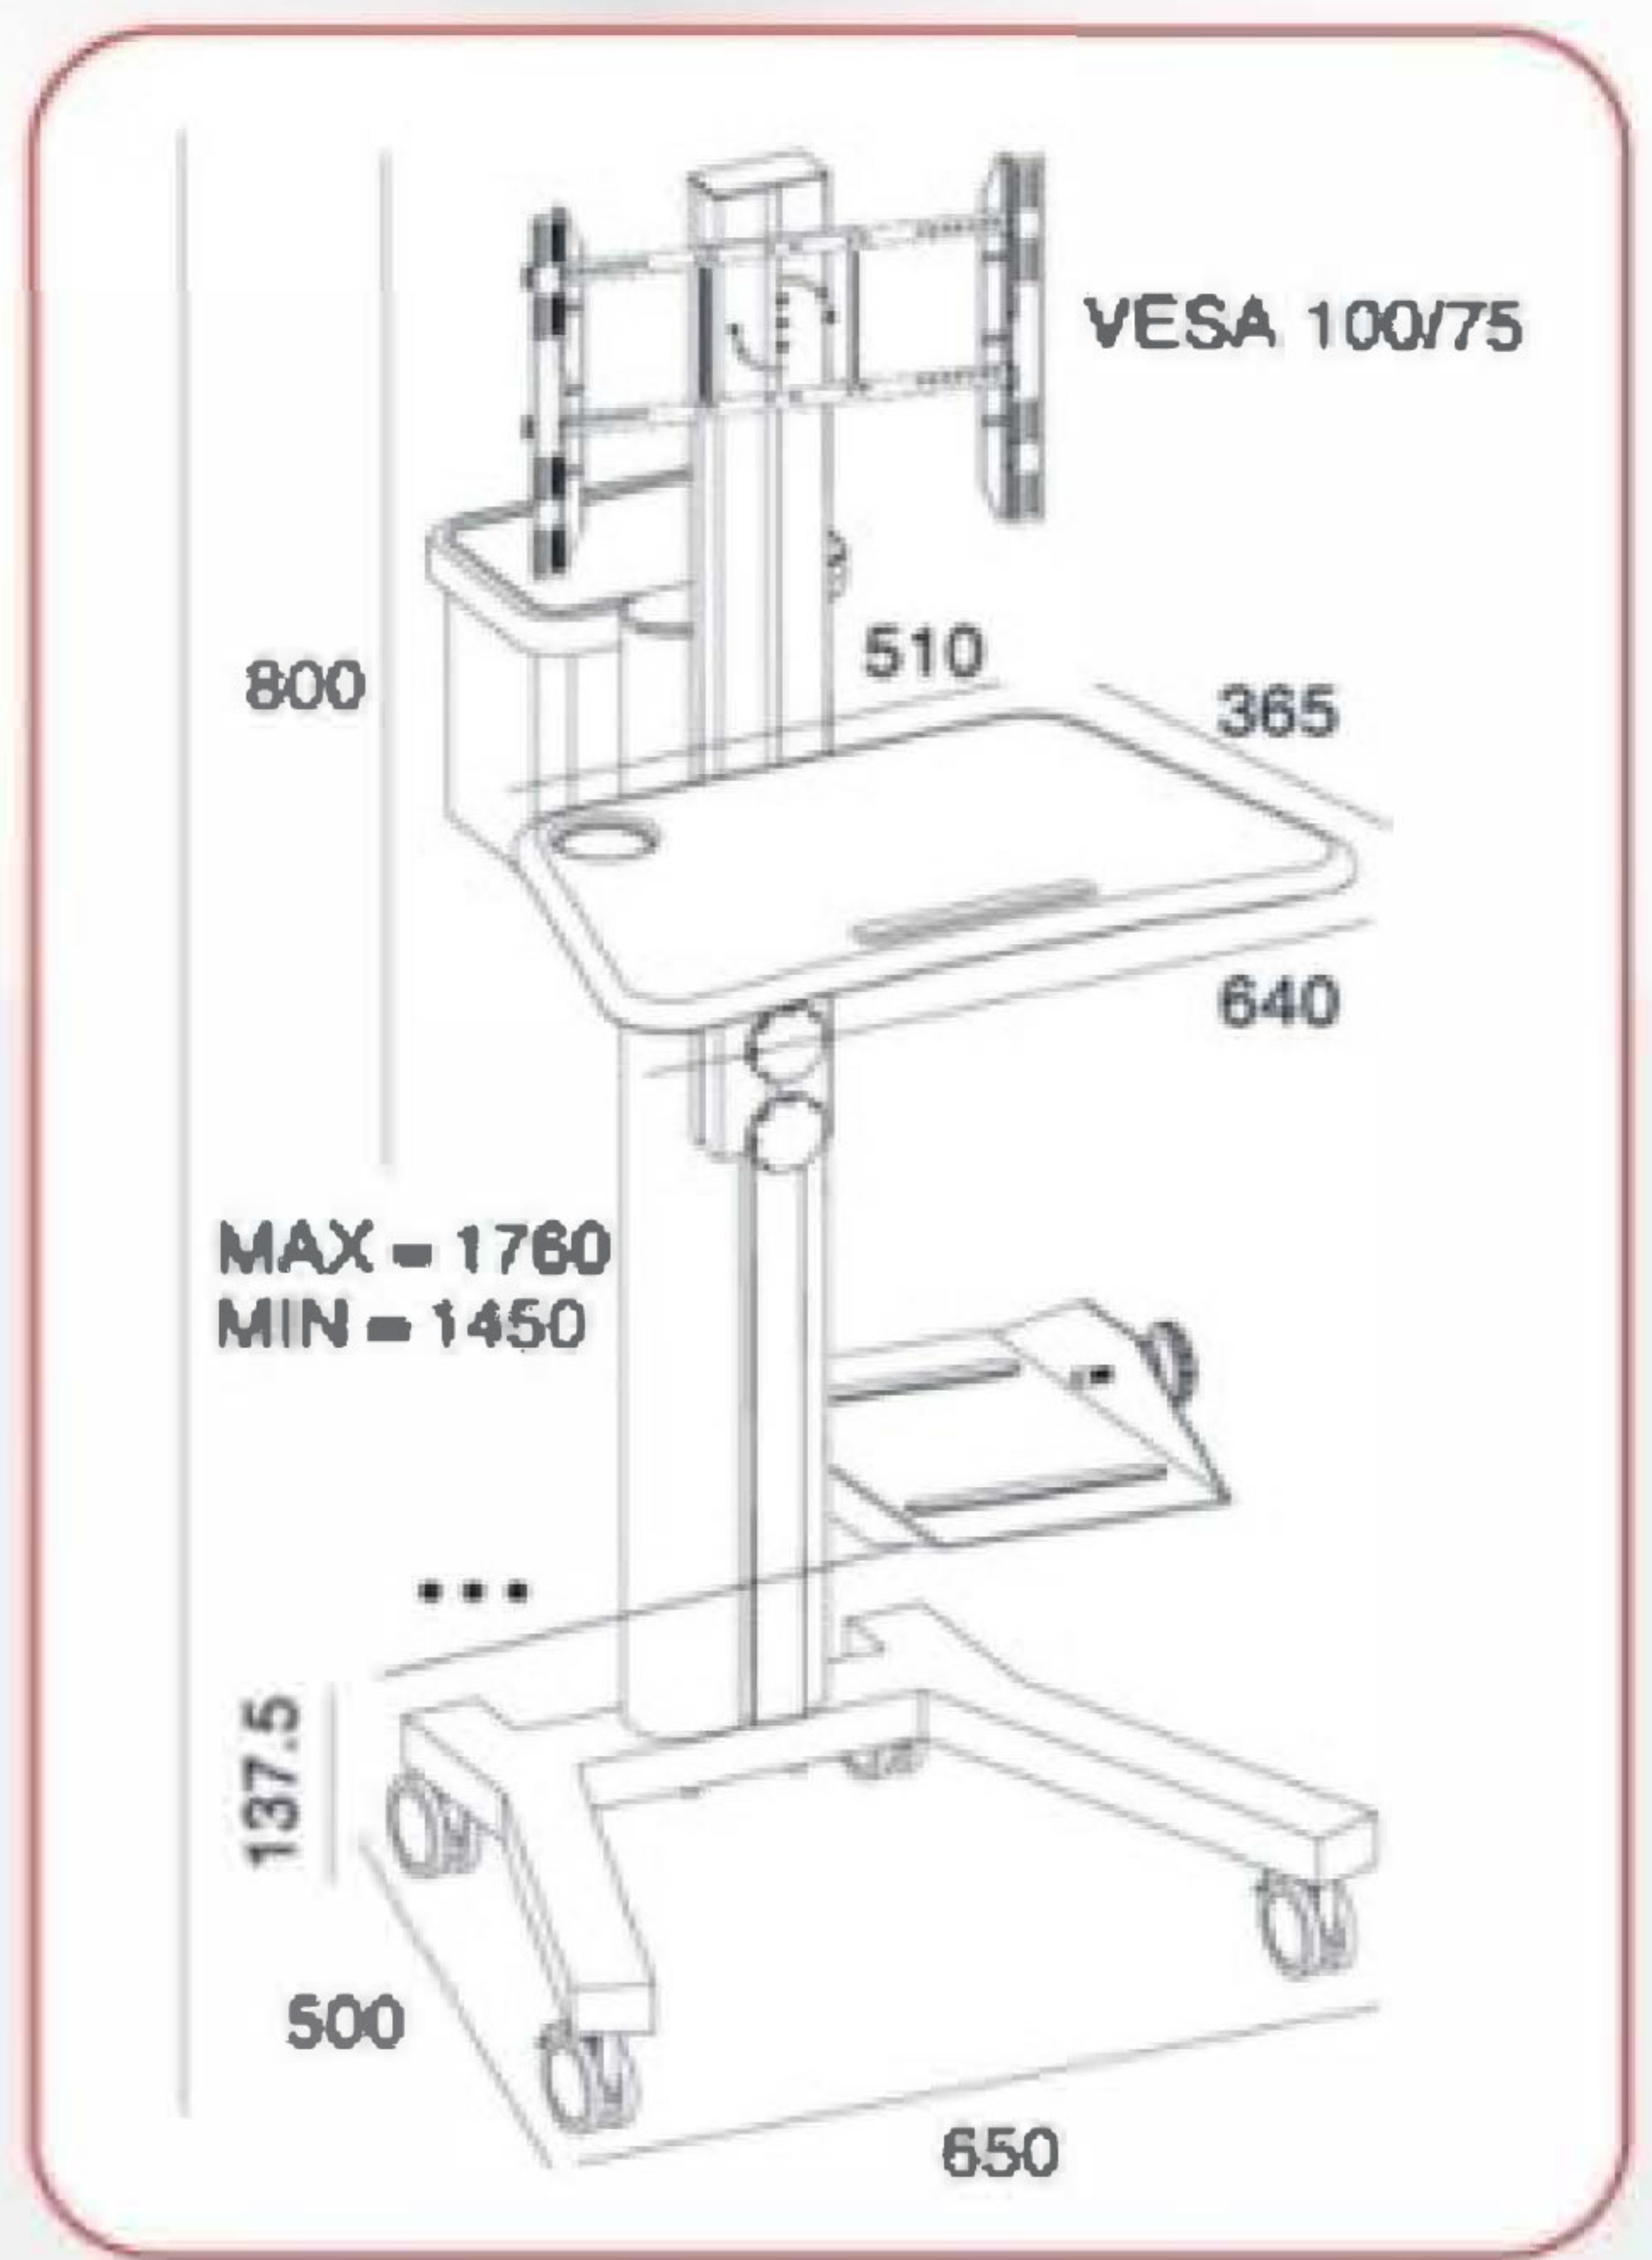

Product Size: 620(L)*500(W)*1450-1760(H)mm
 Color Silver
 Material: Aluminium column .+Metal Base +MDF Shelf for keyboard and mouse
 Features: Cable Management
 Height adjustment for Sitting and Standing position
 Optional Parts: CPU holder
 Printer Shelf
 Basket
 Arms to add on to 2 monitor.
 Load bearing : 30kg
 Support LCD upto : 46"

4 Electric point on pole CPU holder Utility basket for storage The handle makes it easy to move

Standing height

Sitting height

Front View

Back View

Side View

Contact us