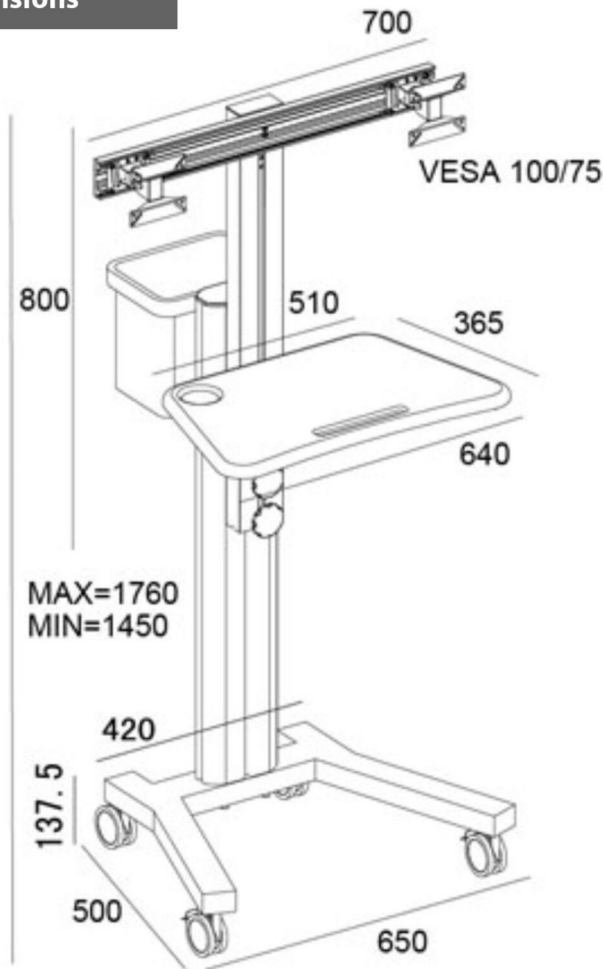

Stepless Height Adjustments, allows a comfortable, flexible standing or sitting position.

And the internal cable management creates a clean and neat look. what's more, the Keyboard and mouse shelf below provides a solid hold.

Designed to make Work easily. It fits most 37"-60" flat panel LED, LCD, and plasma TVs and can support.

Sit and Stand and work easily. has enough space to fit a keyboard and a mouse.

Casters wheels let you move One from place to place, making it useful for flexible or fixed applications. Locking hardware protects your digital equipment

## Dimensions

## Features

1. **Product Size: 790(L) x 500(W) x 1450-1760(H)mm**
2. **Material: Aluminium column .+Metal Base +MDF Shelf for keyboard and mouse.**
3. **Features: Cable Management**
4. **Height adjustment for Sitting and Standing position.**
5. **Optional Parts: CPU holder, Printer Shelf, Basket.**
6. **Load bearing: 30kg**
7. **Max Capacity: 100kgs**
8. **Support LCD upto : 17" to 32".**