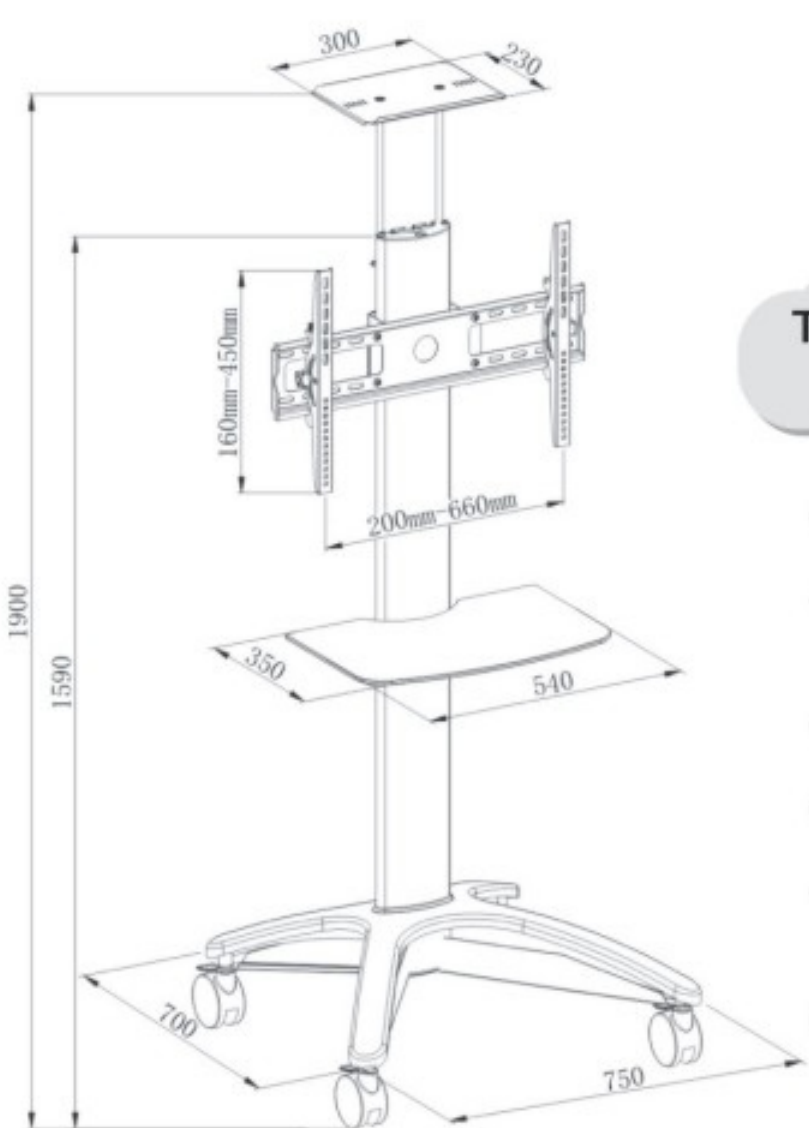

Sophisticated innovative stylish media cart.

An adjustable camera shelf allows for installation of the camera level with the top of your plasma. Unit is on castors and has shelf for DVD player, VCR, Set-top box or Laptop. Post includes cable management. Plasma height can be adjustment as necessary.

This TV trolley is suitable for any monitor or TV 32" to 60". This trolley is extremely easy to set up and allows you to view the TV from almost anywhere in the room.

HEIGHT ADJUSTMENT OF MONITOR

An adjustable camera shelf

Adjust Height of TV with this knob

Shelf for DVD player, VCR, Set-top box or Laptop

Universal bracket to mount 32" to 60" TV

Tilting of TV with this knob

Four supporting high grade lockable castors for easy to move.

Adjust height of upper camera shelf with allen key

Adjust height of lower shelf with allen key

Technical View of Video Conferencing Trolley

- Totally maximum height of 1900mm.
- Tilt TV Bracket for 32"-60" LED/LCD/PDP tv's.
- Support flat panel TV up to 40kgs.
- Camera shelf size of 300(L)x230(W)mm.
- Support small audio, video 3 components up to 5kgs.
- DVD shelf size of 540(L)x350(W)mm.
- Support DVD up to 5kgs.