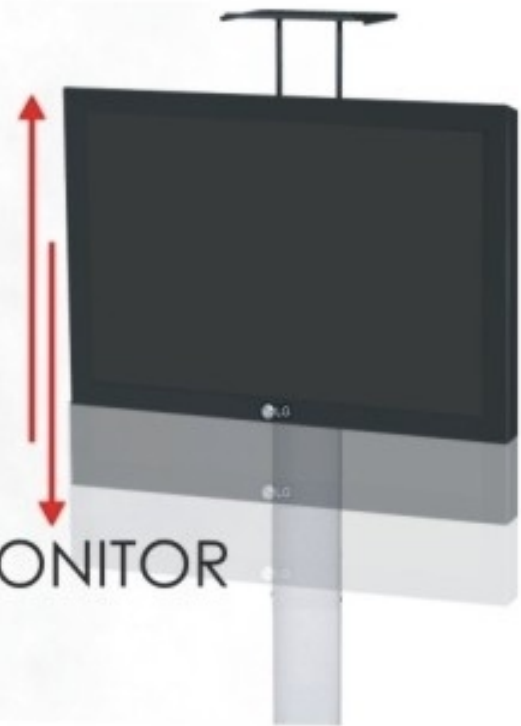

Ergonomic Corporation
(Hong Kong) Ltd.

**VIDEO CONFERENCING TROLLEY
PREMIUM MODEL**

VCT 02

Boardrooms, Entrance lobbies, retail displays, Schools, Colleges and many other facilities can be complimented with a plasma displays mounted on this trolley.

Sophisticated innovative stylish media cart.

An adjustable camera shelf allows for installation of the camera level with the top of your plasma. Unit is on castors and has shelf for DVD player, VCR, Set-top box or Laptop. Post includes cable management. Plasma height can be adjustment as necessary.

This TV trolley is suitable for any monitor or TV 32" to 60". This trolley is extremely easy to set up and allows you to view the TV from almost anywhere in the room.

HEIGHT ADJUSTMENT OF MONITOR

An adjustable camera shelf

Adjust Height of TV with this knob

Shelf for DVD player, VCR, Set-top box or Laptop

Universal bracket to mount 32" to 60" TV

Tilting of TV with this knob

Four supporting high grade lockable castors for easy to move.