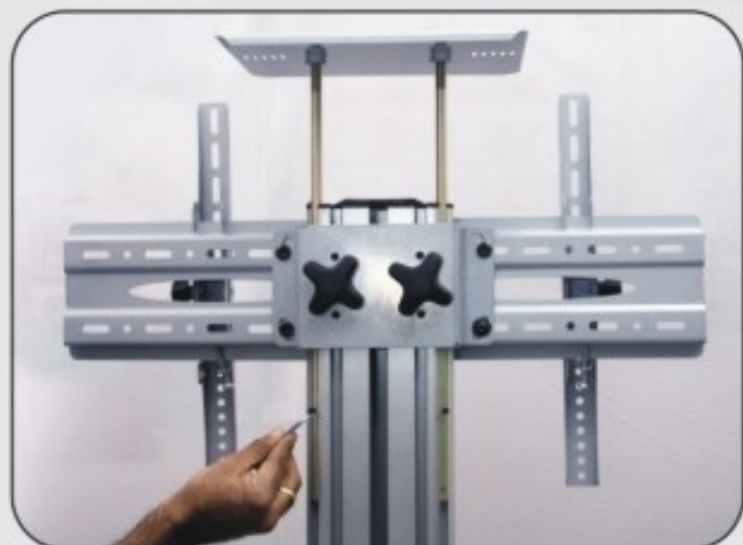

Sophisticated innovative stylish media cart.

An adjustable camera shelf allows for installation of the camera level with the top of your plasma. Unit is on castors and has shelf for DVD player, VCR, Set-top box or Laptop. Post includes cable management. Plasma height can be adjustment as necessary.

This TV trolley is suitable for any monitor or TV 32" to 60". This trolley is extremely easy to set up and allows you to view the TV from almost anywhere in the room.

HEIGHT ADJUSTMENT OF MONITOR

An adjustable camera shelf

Adjust Height of TV with this knob

Shelf for DVD player, VCR, Set-top box or Laptop

Universal bracket to mount 32" to 60" TV

Tilting of TV with this knob

Four supporting high grade lockable castors for easy to move.

Adjust height of upper camera shelf with allen key

Adjust height of lower shelf with allen key

Technical View of Video Conferencing Trolley

- Totally maximum height of 1900mm.
- Tilt TV Bracket for 32"-60" LED/LCD/PDP tv's.
- Support flat panel TV up to 40kgs.
- Camera shelf size of 300(L)x230(W)mm.
- Support small audio, video 3 components up to 5kgs.
- DVD shelf size of 540(L)x350(W)mm.
- Support DVD up to 5kgs.