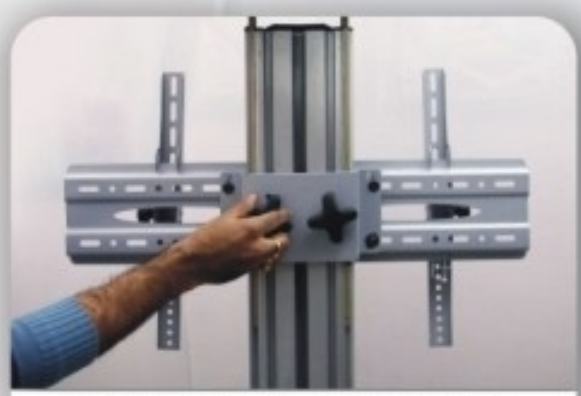

Sophisticated innovative stylish media cart.

An adjustable camera shelf allows for installation of the camera level with the top of your plasma. Unit is on castors and has shelf for DVD player, VCR, Set-top box or Laptop. Post includes cable management. Plasma height can be adjustment as necessary.

This TV trolley is suitable for any monitor or TV 32" to 60". This trolley is extremely easy to set up and allows you to view the TV from almost anywhere in the room.

HEIGHT ADJUSTMENT OF MONITOR

An adjustable camera shelf

Adjust Height of TV with this knob

Shelf for DVD player, VCR, Set-top box or Laptop

Universal bracket to mount 32" to 60" TV

Tilting of TV with this knob

Four supporting high grade lockable castors for easy to move.

Adjust height of upper camera shelf with allen key

Adjust height of lower shelf with allen key

Technical View of Video Conferencing Trolley

- Totally maximum height of 1900mm.
- Tilt TV Bracket for 32"-60" LED/LCD/PDP tv's.
- Support flat panel TV up to 40kgs.
- Camera shelf size of 300(L)x230(W)mm.
- Support small audio, video 3 components up to 5kgs.
- DVD shelf size of 540(L)x350(W)mm.
- Support DVD up to 5kgs.