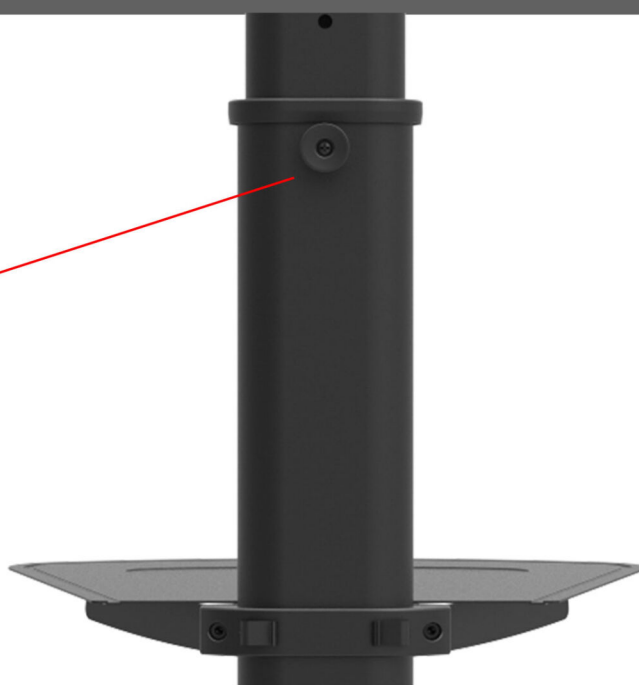

Height Adjustable TV Stand

This economy TV cart is ideal for commercial use in offices, schools, hotels, airports, laboratories, lobbies, hospitals, churches and more. The panel can be adjusted to match different viewing needs anytime. $+13^{\circ}\sim-13^{\circ}$ freely tilting allows easy angle adjustment and reduces glare from lights or windows to obtain the optimal viewing comfort. Sturdy design ensures reliable performance for years of use.

Just because you are tight budget doesn't mean you can't get an effective height-adjustable aluminum TV cart. Meet our new VCT-14 of Economy Height Adjustable Aluminum TV Cart. This mobile TV cart can serve as a great help for video conference. It's height adjustable and flexible for various viewing angles. And the in-column cable management will keep a clean and neat look.

TV Stand with mount fits most 32"-75" Flat and Curved Panel LED, LCD, and Plasma TVs. VESA Size-Max 600x400mm. Also Can tilt -13° to +13° degree for better viewing angle

Locking Rotary Knob: ensures a secure position at any height & angle setting

The Middle Shelf is made for Store Audio Video Equipments laptop, mobile device, or other gadgets

Height Adjustable TV Stand

Dimensions

Tilt Degree
-13° to +13°

Specifications

→ **Product Size:** 900 x 640 x 1490 ~ 1810mm.