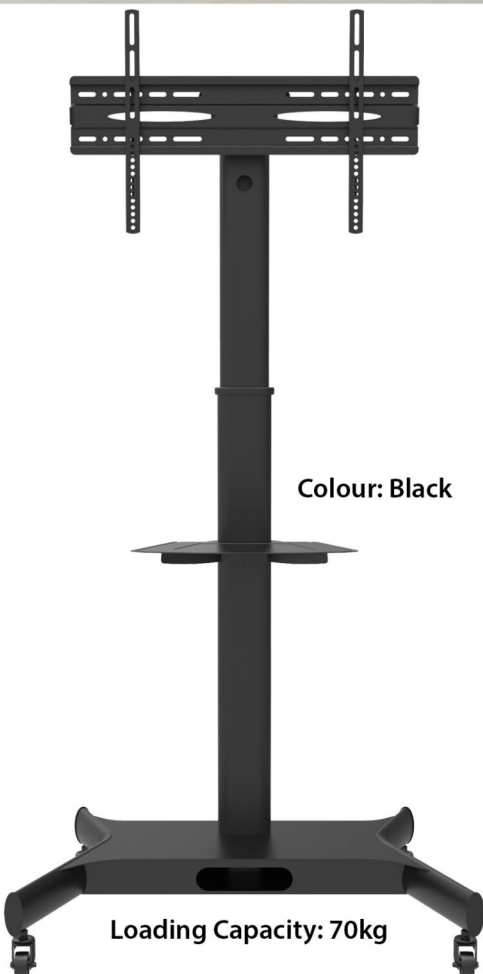

Height Adjustable TV Stand

This economy TV cart is ideal for commercial use in offices, schools, hotels, airports, laboratories, lobbies, hospitals, churches and more. The panel can be adjusted to match different viewing needs anytime. $+13^{\circ}\sim-13^{\circ}$ freely tilting allows easy angle adjustment and reduces glare from lights or windows to obtain the optimal viewing comfort. Sturdy design ensures reliable performance for years of use.

Just because you are tight budget doesn't mean you can't get an effective height-adjustable aluminum TV cart. Meet our new VCT-14 of Economy Height Adjustable Aluminum TV Cart. This mobile TV cart can serve as a great help for video conference. It's height adjustable and flexible for various viewing angles. And the in-column cable management will keep a clean and neat look.

TV Stand with mount fits most 32"-75" Flat and Curved Panel LED, LCD, and Plasma TVs. VESA Size-Max 600x400mm. Also Can tilt -13° to +13° degree for better viewing angle

Locking Rotary Knob: ensures a secure position at any height & angle setting

The Middle Shelf is made for Store Audio Video Equipments laptop, mobile device, or other gadgets

Height Adjustable TV Stand

Dimensions

Tilt Degree
-13° to +13°

Specifications

→ **Product Size:** 900 x 640 x 1490 ~ 1810mm.