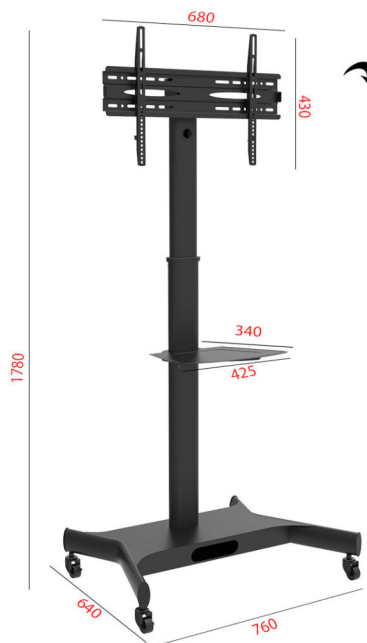

TV Stand with mount fits most 32"-75" Flat and Curved Panel LED, LCD, and Plasma TVs. VESA Size-Max 600x400mm. Also Can tilt -13° to +13° degree for better viewing angle

Locking Rotary Knob: ensures a secure position at any height & angle setting

Height Adjustable TV Stand

Heavy-Duty Casters with Locking Mechanism, Can be moved or stopped at will

- 1 Cable Management Integrated in Column: keeps cables concealed and organized.
- 2 Heavy-Duty Casters with Locking Mechanism: can be moved or stopped at will
- 3 Free-tilting & Swiveling Design: for multiple TV viewing angles.
- 4 Locking Rotary Knob: ensures a secure position at any height & angle setting

The Middle Shelf is made for Store Audio Video Equipments laptop, mobile device, or other gadgets

Height Adjustable TV Stand

Dimensions

Tilt Degree
-13° to +13°

Specifications

→ **Product Size:** 900 x 640 x 1490 ~ 1810mm.

→ **Tilt degree:** -13° to +13°.

→ **Suitable TV Size:** 32-75"

→ **Loading Capacity:** 70kg

→ **VESA:** 200 x 200, 400 x 200, 400 x 400, 600 x 400

Designed for Professional Video Conference Meetings, Schools and other Organizations