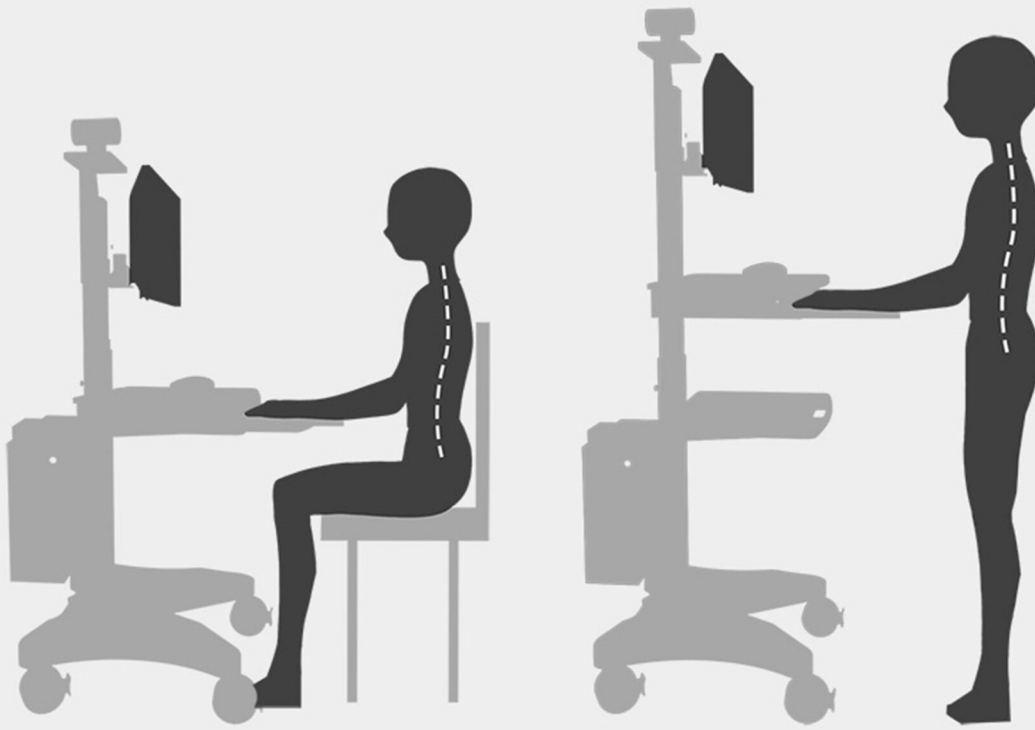

Single Monitor Telemedicine Cart

With a monitor mount and big surface, this medical computer cart makes an efficient mobile workstation that can appeal to many businesses. The wheels allow this trolley to effortlessly move to anywhere and 4 lockable wheels allow you to lock in place as a stationary desk. Easy to maneuver the height-adjustable cart by pressing down on the footpad to raise or lower the surface. Mobile workstations are often found in busy environments such as doctor's offices, labs, and hospitals. Comfortably position a keyboard on the pull-out tray and set up your mouse on either side to accommodate left or right-handed users.

Keyboard Shelf

Comfortably position a keyboard on the pull-out tray

CPU Holder

Includes a CPU holder with height adjustments to safely keep your PC tower from falling over while wheeling the unit around.

- ▶ The CPU holding size: 225mm Max

Height Adjustable

The height-adjustable working area is comfortable for sitting or standing users

- ▶ Height Range: from 39.3" to 66.9"
- ▶ Install a single 17" to 32" LCD arm to have the monitor in a better viewing position

Remain stress-free through the work day with this height adjustable medical cart that provides numerous ergonomic benefits.

The monitor can be swiveled, rotated, and tilted

Camera Shelf

360°

Wheel this computer cart into your office for an adjustable and ergonomic way to stay on top of your workload each day.