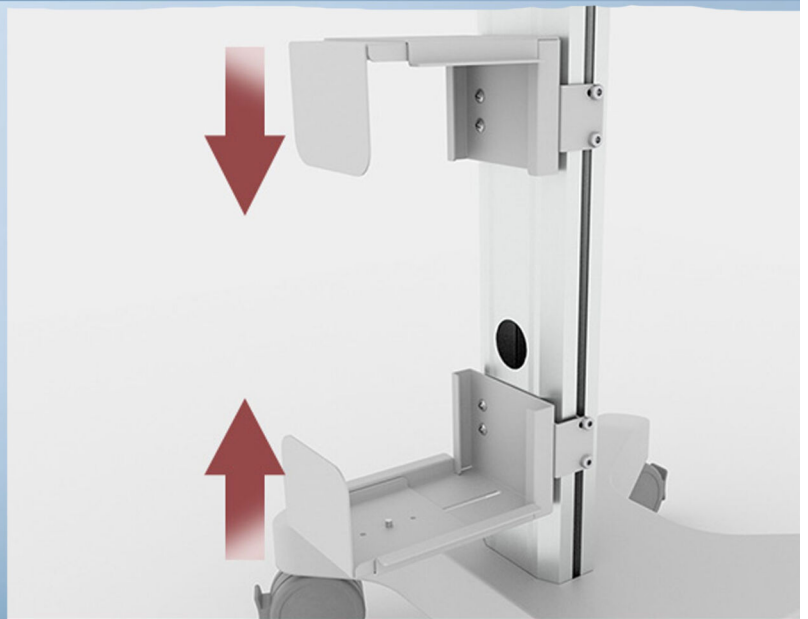

Single Monitor Telemedicine Cart

With a monitor mount and big surface, this medical computer cart makes an efficient mobile workstation that can appeal to many businesses. The wheels allow this trolley to effortlessly move to anywhere and 4 lockable wheels allow you to lock in place as a stationary desk. Easy to maneuver the height-adjustable cart by pressing down on the footpad to raise or lower the surface. Mobile workstations are often found in busy environments such as doctor's offices, labs, and hospitals. Comfortably position a keyboard on the pull-out tray and set up your mouse on either side to accommodate left or right-handed users.

Keyboard Shelf

Comfortably position a keyboard on the pull-out tray

CPU Holder

Includes a CPU holder with height adjustments to safely keep your PC tower from falling over while wheeling the unit around.

- ▶ The CPU holding size: 225mm Max

Height Adjustable

The height-adjustable working area is comfortable for sitting or standing users

- ▶ Height Range: from 39.3" to 66.9"
- ▶ Install a single 17" to 32" LCD arm to have the monitor in a better viewing position

Remain stress-free through the work day with this height adjustable medical cart that provides numerous ergonomic benefits.

The monitor can be swiveled, rotated, and tilted

Camera Shelf

360°

Wheel this computer cart into your office for an adjustable and ergonomic way to stay on top of your workload each day.