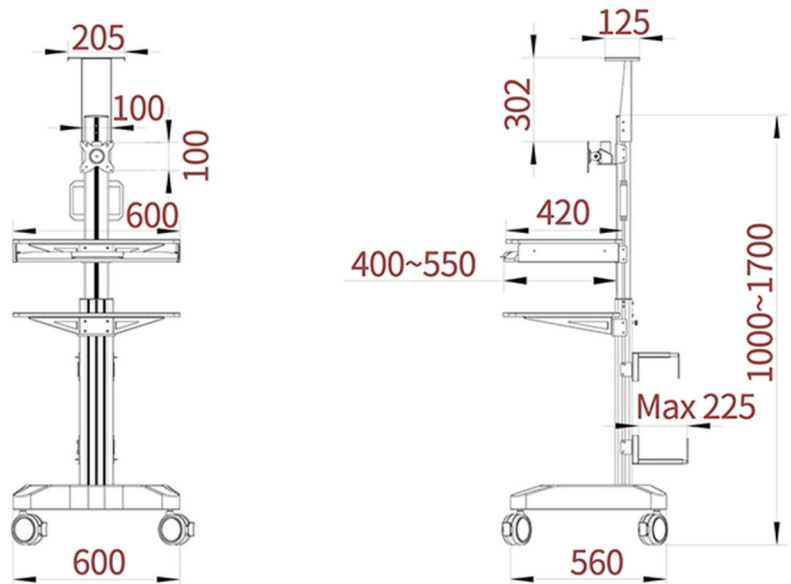

360°

Wheel this computer cart into your office for an adjustable and ergonomic way to stay on top of your workload each day.

Specifications:-

1. Overall: 23.6W x 39.3H x 22D inches
2. Height Range: from 39.3" to 66.9"
3. Base: 23.6W x 22D inches
4. Weight: 40 kg
5. Material: Steel, Plastic.
6. Monitor Size: 17" to 32".
7. Pull-Out Shelf: 23.6W x 16.5D inches
8. VESA Compatibility: 75x75, 100x100
9. Bracket Type: Tilting, Rotating, Panning
10. Monitor Weight Capacity: 22lbs (10 kgs)

Dimensions

Contact us

India: Rife Technologies, 362, Vardhaman Plaza - II, J Block Community Center, Rajouri Garden, Delhi - 110027, India
E-mail: sales@rifeindia.com, Website: www.lcdtvstandsindia.com, www.rifeindia.com, Tel: +91-9899250704

Hongkong: Ergonomic Corporation Hongkong Limited, 1102, 11th floor, 33 hysen Avenue, Lee Garden one, Causeway Bay, Hongkong
E-mail: sales@ergoshopping.com, Website: www.ergoshopping.com, Tel: 852-98226451