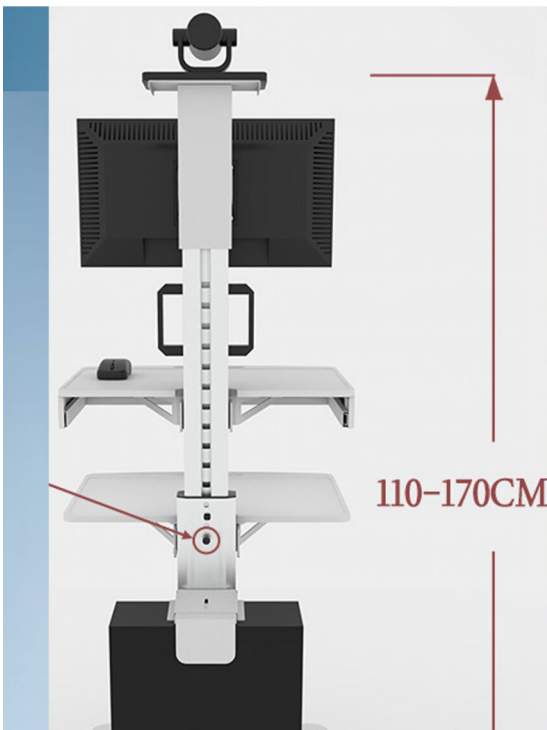

Single Monitor Telemedicine Cart

With a monitor mount and big surface, this medical computer cart makes an efficient mobile workstation that can appeal to many businesses. The wheels allow this trolley to effortlessly move to anywhere and 4 lockable wheels allow you to lock in place as a stationary desk. Easy to maneuver the height-adjustable cart by pressing down on the footpad to raise or lower the surface. Mobile workstations are often found in busy environments such as doctor's offices, labs, and hospitals. Comfortably position a keyboard on the pull-out tray and set up your mouse on either side to accommodate left or right-handed users.

- ▶ The CPU holding size: 225mm Max

Height Adjustable

The height-adjustable working area is comfortable for sitting or standing users

- ▶ Height Range: from 39.3" to 66.9"
- ▶ Install a single 17" to 32" LCD arm to have the monitor in a better viewing position

Remain stress-free through the work day with this height adjustable medical cart that provides numerous ergonomic benefits.

The monitor can be swiveled, rotated, and tilted

Camera Shelf

360°

Wheel this computer cart into your office for an adjustable and ergonomic way to stay on top of your workload each day.

Specifications:-

1. Overall: 23.6W x 39.3H x 22D inches
2. Height Range: from 39.3" to 66.9"
3. Base: 23.6W x 22D inches
4. Weight: 40 kg
5. Material: Steel, Plastic.
6. Monitor Size: 17" to 32".
7. Pull-Out Shelf: 23.6W x 16.5D inches
8. VESA Compatibility: 75x75, 100x100
9. Bracket Type: Tilting, Rotating, Panning
10. Monitor Weight Capacity: 22lbs (10 kgs)