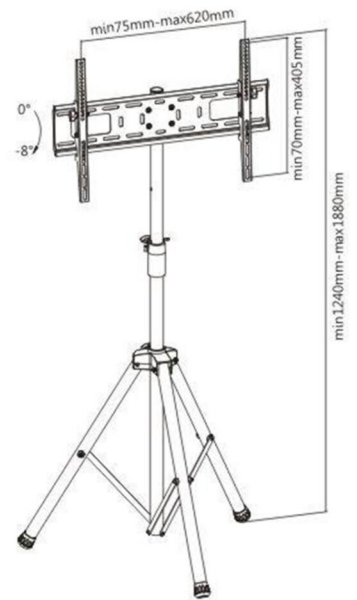

Tilting TV Mount With Portable Tripod Stand

Fit Screen Size: 37"-70"

VESA Compatible: 200x200, 300x300, 400x200, 400x400, 600x400

Finish: Powder Coating
Color: Matte Black

TV Weight Capacity:
35kg (77lbs)

**Column Size(Main Column/
Extension Column):** 240-1880mm
(48.8"-74")

TP01 is constructed with solid steel. This universal TV Cart/mobile TV Stand with mount fits most 37"-70" Flat and Curved Panel LED, LCD, and Plasma TVs. VESA size-max 600x400mm. Perfect for any angle of viewing. Can tilt 8 degrees down. The height is five height settings. Allow you to hold teleconference meetings or just display information. Can be used in your home, classroom, conference room, or tradeshow. Avoid putting holes into your walls and use a TV Cart instead. You can roll it from one room to another or roll it outside to your porch, pool, or backyard. Save space and keep your TV's mobility between your rooms.

Universal tripod mount fits TV's 32" to 55" with VESA mounting hole patterns

You can roll it from one room to another or roll it outside to your porch, pool, or backyard. Save space and keep your TV's mobility between your rooms.

Avoid putting holes into your walls and use a TV Cart instead

D I M E N S I O N S

Features

1. **TRIPOD MOUNT SYSTEM** - Provides great stability with three touch points. Portable and fold-able construction allows for easy transfer storage. Perfect for home, office and school use.
2. **ADJUSTABILITY** - Five fixed height adjustment points to help you find the optimal viewing angle and a tool-free knob for easy depth adjustment . Easy-Grip Knobs: for quick tilt and lock.
3. **Security Pin** - firmly secures TV at the desired height for enhanced safety.
4. **SIMPLE ASSEMBLY** - Setup is easy and all necessary assembly and mounting hardware are provided.
5. **COMPATIBILITY** - Universal tripod mount fits TV's 32" to 55" with VESA mounting hole patterns 100x100mm, 200x200mm, 400x200mm, 300x300mm, and 400x400mm 600x400 TV Weight Capacity: 35kg (77lbs).