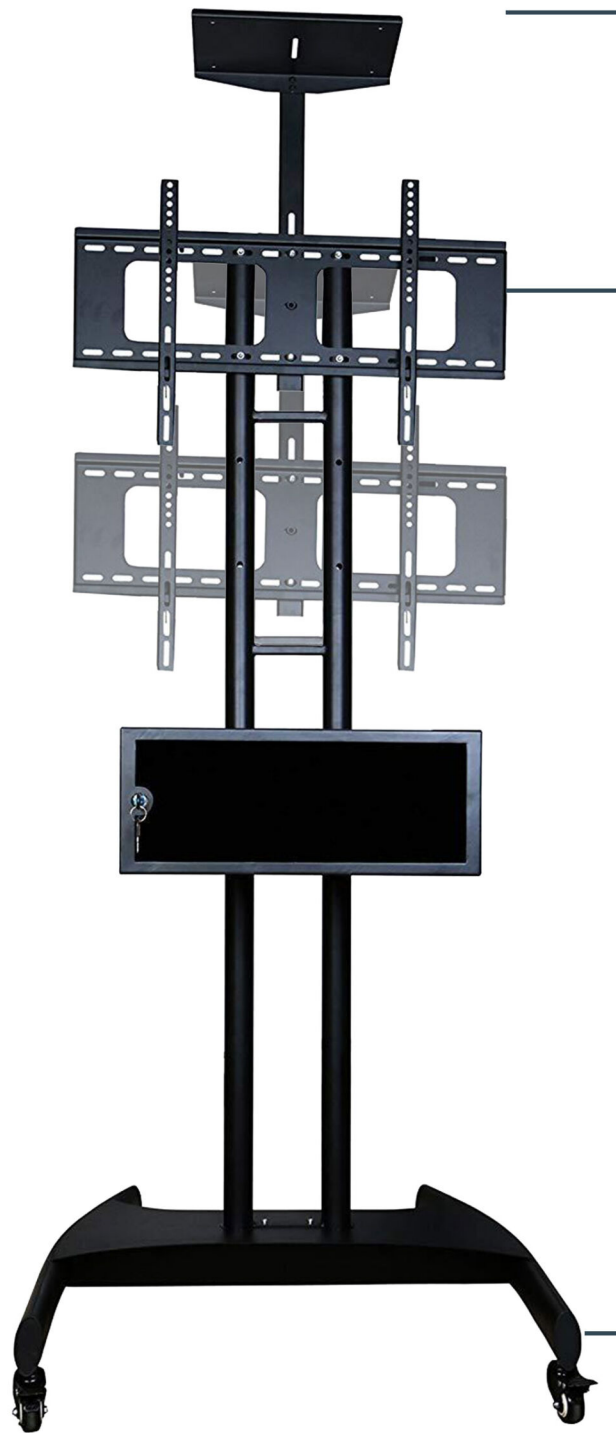

## Universal Mobile TV Stand with AV Cabinet

A TV stand with locking storage is an economical entertainment center for commercial use that is finished in powder coated. Designed in modular construction, it is easy to install and set up and disassemble. AV cabinet designed for keeping your interactive peripherals and accessories safe and neat. Integrated cable management through routing cables holes at the back of the cabinet. Flexible and installer-friendly. Easy and convenience. Perfect space saver and mobility. Shelf above TV provide for camera for Video conference application .Includes 4X smooth rolling casters for effortless positioning as mobile workstation TV cart.

Perfect  
Space  
Saver  
and  
Mobility

Shelf above TV provide for **camera** for Video conference application

Holds most **32"** to **65"** LCD, LED, OLED, Flat Screens TVs, VESA patterns from **200x200mm (min)** to **600x400mm (max)**

## Specification

You can adjust the height of your TV from 124 cm to 59 1740 cm (floor to center of your TV)

4X smooth **rolling casters** for effortless positioning as mobile workstation TV cart

Flexible and **installer-friendly**.  
Easy and convenience

## Features

1. **SUITABLE:** most 32" to 65" LCD LED OLED Flat Screens TVs up to 50 kg with VESA patterns from 200x200mm (min) to 600x400mm (max).
2. **HIGHLY ADJUSTABLE:** You can adjust the height of your TV from 124 cm to 59 1740 cm (floor to center of your TV).
3. **LOCKING CASTERS:** TV cart has 4 wheels which can be locked to make the cart stationary or mobile when needed.
4. **SLEEK DESIGN:** Internal cable management allows you to hide all the wires inside TV stand column.
5. **ACCESSORIES:** AV cabinet for your gaming console, DVD player , electronic accesories and other equipment. Width: 480 mm Height: 200 mm Depth: 360 mm.