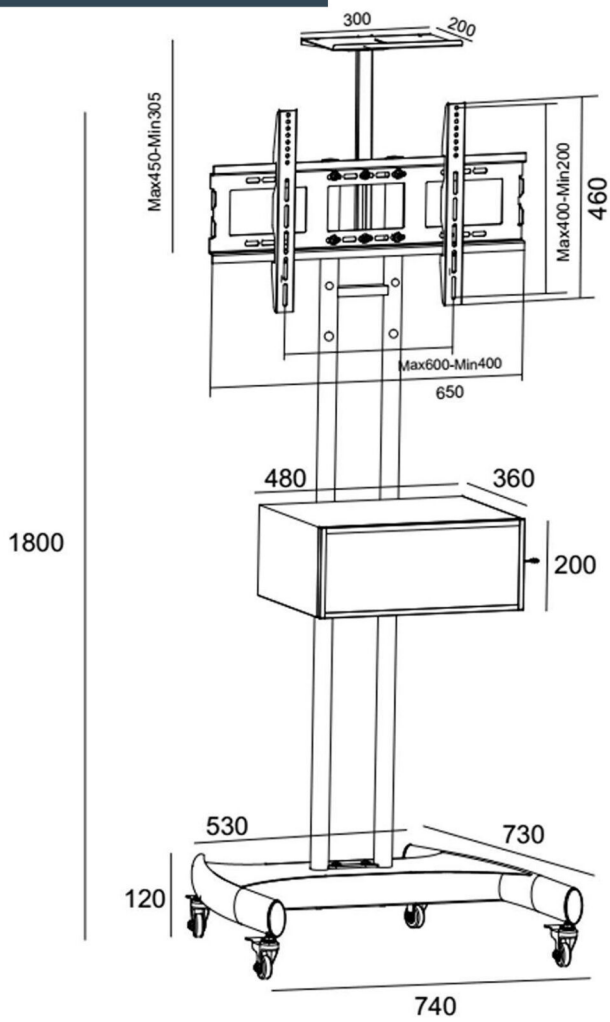

Perfect  
Space  
Saver  
and  
Mobility

Shelf above TV provide for **camera** for Video conference application

Holds most **32"** to **65"** LCD, LED, OLED, Flat Screens TVs, VESA patterns from **200x200mm (min)** to **600x400mm (max)**

AV cabinet for your **gaming console, DVD player, electronic accesories** and other equipment

Cart has **4 wheels** which can be locked to make the cart stationary or mobile when needed

## Specification

You can adjust the height of your TV from 124 cm to 59 1740 cm (floor to center of your TV)

4X smooth **rolling casters** for effortless positioning as mobile workstation TV cart

Flexible and **installer-friendly**.  
Easy and convenience

## Features

1. **SUITABLE:** most 32" to 65" LCD LED OLED Flat Screens TVs up to 50 kg with VESA patterns from 200x200mm (min) to 600x400mm (max).
2. **HIGHLY ADJUSTABLE:** You can adjust the height of your TV from 124 cm to 59 1740 cm (floor to center of your TV).
3. **LOCKING CASTERS:** TV cart has 4 wheels which can be locked to make the cart stationary or mobile when needed.
4. **SLEEK DESIGN:** Internal cable management allows you to hide all the wires inside TV stand column.
5. **ACCESSORIES:** AV cabinet for your gaming console, DVD player , electronic accesories and other equipment. Width: 480 mm Height: 200 mm Depth: 360 mm.