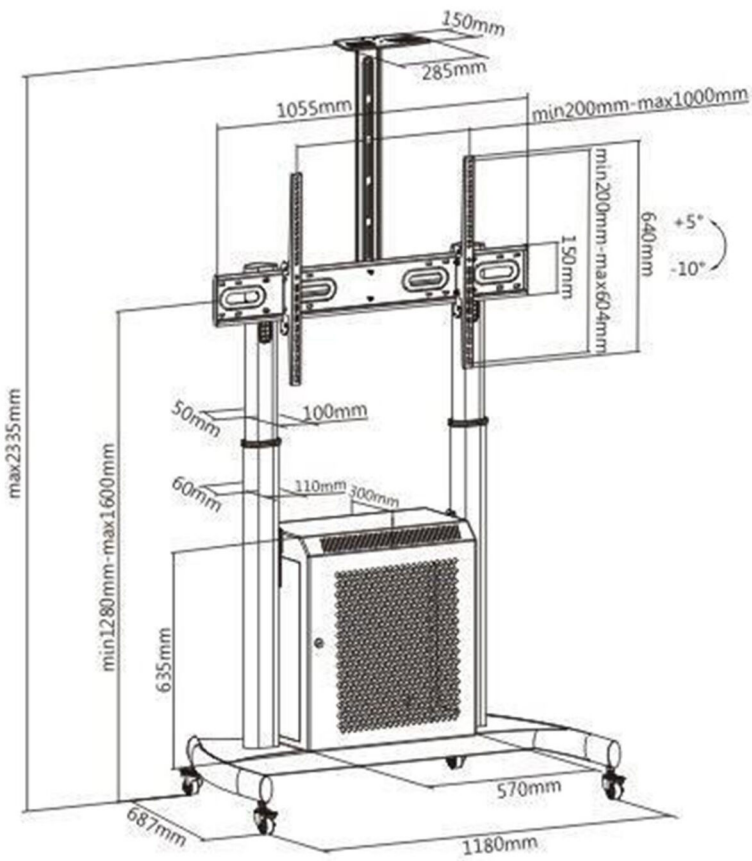

Steel Height-Adjustable TV Cart (TMC-L)

TMC-L is made of high-quality solid steel with powder-coated finish. The vertical height adjustment can level the screen to your eye level easily and effortlessly with the quick-release spring lock. And the internal cable management creates a clean and neat look. What's more, the built-in TV cabinet provides enough space for storage and anti-theft protection.

The bracket mounts flat HDTVs sized from 55-100", and up to 100kg. bracket is also height adjustable and tilts

The built-in TV cabinet provides enough space for storage and anti-theft protection

Heavy-Duty Casters: This lets you move your television system around the house or office with ease

The vertical height adjustment can level the screen to your eye level easily and effortlessly

Features

1. **STURDY:** Sturdy steel base, Vertical height adjustment for proper positioning.
2. **CABLE MANAGEMENT:** keeps everything organized.
3. **COMPATIBILITY:** VESA Compatible:400x400,600x400,800x400,800x600,1000x600: Weight Capacity (Per Screen) :100kg (220lbs): Tilt Range:+5°~-10°.
4. **DIMENSIONS:** Base Dimensions:1220 W x710 D (48"x28") . Height Range:1280~1600mm.
5. **MAKE & BUILT:** Heavy duty steel frame with portable locking wheels.
6. **SECURITY LOCKING SYSTEM:** Unique storage cabinet for storing laptop, AV accessories, video conference