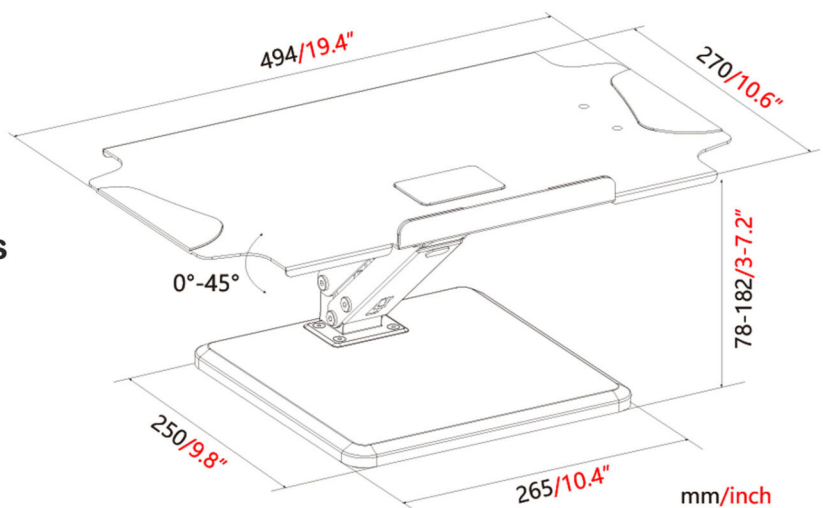

Portable Laptop Riser Notebook Stand

SSDV

The computer laptop stand is adjustable in laptop height and also the angle of the laptop, you can raise the laptop screen height flexibly from 55mm inches to maximum 186 mm inches for your better ergonomics to minimize neck fatigue, say goodbye to neck pains. No tools needed for adjustment, just a push or a pull depending upon if you want it to go up or down. If you are having neck pains from your laptop do yourself a favor and get this laptop stand

The Ergonomic Notebook Stand can continuously different angle adjustment from 0 ° to 45 ° to prevent your sedentary cervical spine, spinal injuries.

It is made of quality aluminum alloy, stable and sturdy, support up to 11 lbs(5kg) but no worry any wobble.

Manually Adjust the height of 6 gears to meet the posture requirements of different heights

It's suitable for various scenes such as offices, libraries, conference rooms, etc

Specifications:

1. Material: Aluminum, Medium density fiberboard
2. Weight Capacity: 11 lbs(5kg)
3. Support: 11-15.6 inch laptops
4. Top Shelf Size: 265 x 250mm
5. Angle adjustment: 0-45°
6. Adjustment method: Manual
7. Color: Black