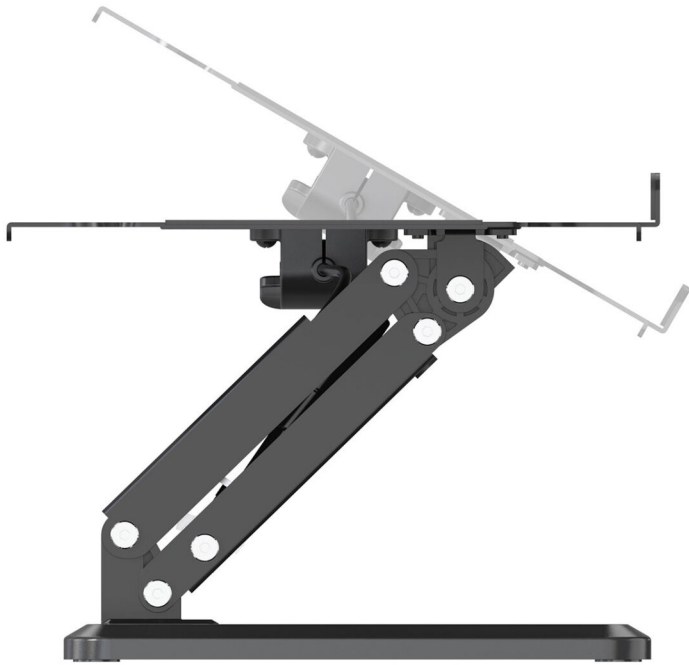

Portable Laptop Riser Notebook Stand

SSDV

The computer laptop stand is adjustable in laptop height and also the angle of the laptop, you can raise the laptop screen height flexibly from 55mm inches to maximum 186 mm inches for your better ergonomics to minimize neck fatigue, say goodbye to neck pains. No tools needed for adjustment, just a push or a pull depending upon if you want it to go up or down. If you are having neck pains from your laptop do yourself a favor and get this laptop stand

The Ergonomic Notebook Stand can continuously different angle adjustment from 0 ° to 45 ° to prevent your sedentary cervical spine, spinal injuries.

It is made of quality aluminum alloy, stable and sturdy, support up to 11 lbs(5kg) but no worry any wobble.

Manually Adjust the height of 6 gears to meet the posture requirements of different heights

It's suitable for various scenes such as offices, libraries, conference rooms, etc

Specifications:

1. Material: Aluminum, Medium density fiberboard
2. Weight Capacity: 11 lbs(5kg)
3. Support: 11-15.6 inch laptops
4. Top Shelf Size: 265 x 250mm
5. Angle adjustment: 0-45°
6. Adjustment method: Manual
7. Color: Black