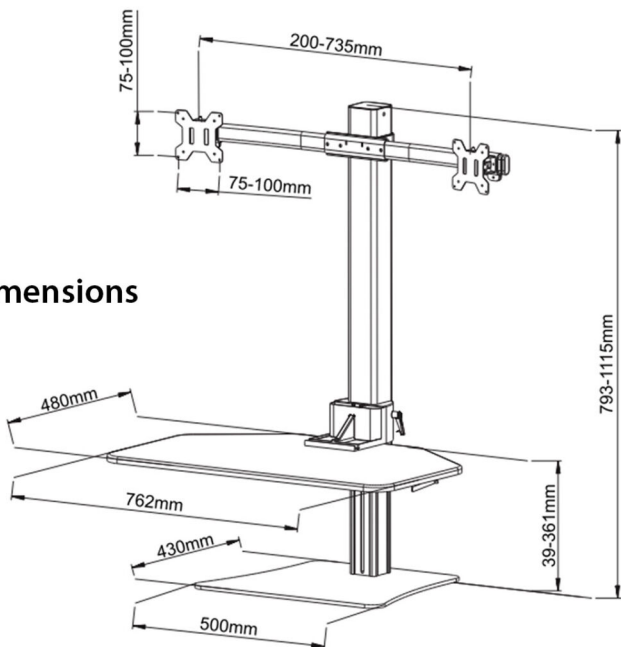

Dimensions

Now you can work without sticking to your chair in full day. It will help to reduce your back pain, improve your blood circulation and shape your body