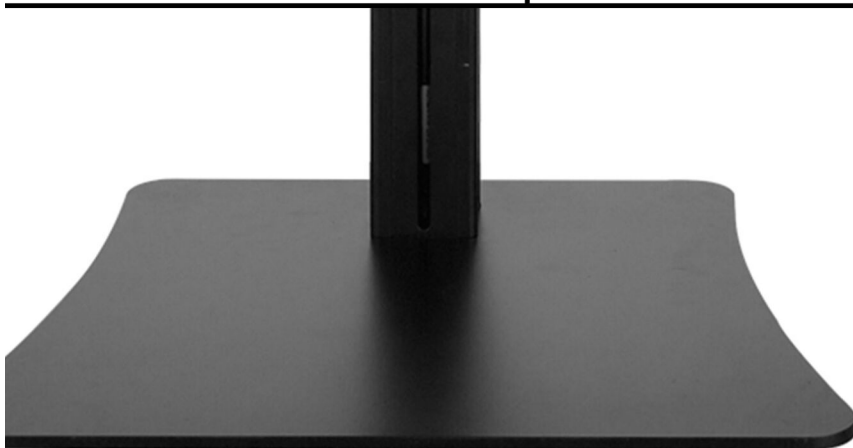

## Height Adjustable Standing Desk workstation for Dual Monitors

**Color: Black**

Your Desk Chair is Affecting Your Health  
Many people don't realize how much time they spend sitting throughout the day. We sit on our way to work, we sit at our desks, we sit on the commute home, we sit at meals, and many of our relaxing evening activities are spent seated, but what is all that sitting doing to our bodies? This monitor sit-stand desk converter transforms any sit down desk into a sitting or standing desk. The LCD monitor desk converter is a simple solution to a common workplace problem: too much sitting. Studies show that sitting for prolonged periods of time is detrimental to your health. Sleek metal base and pillar with pistons and a durable laminate coating provide years of use with a modern style.

The top surface have plenty space for a full size keyboard, general size mouse pad and working material

Dual monitor arm stand to save you from the headache of searching for a compatible model  
No more difficulties in mounting monitor, the detachable VESA plate allows for quick setup

Large Solid Base:  
ensures it stay sturdy and stable at any height

### Dimensions

Now you can work without sticking to your chair in full day. It will help to reduce your back pain, improve your blood circulation and shape your body

**Sleek metal base and pillar with pistons and a durable laminate coating provide years of use with a modern style.**