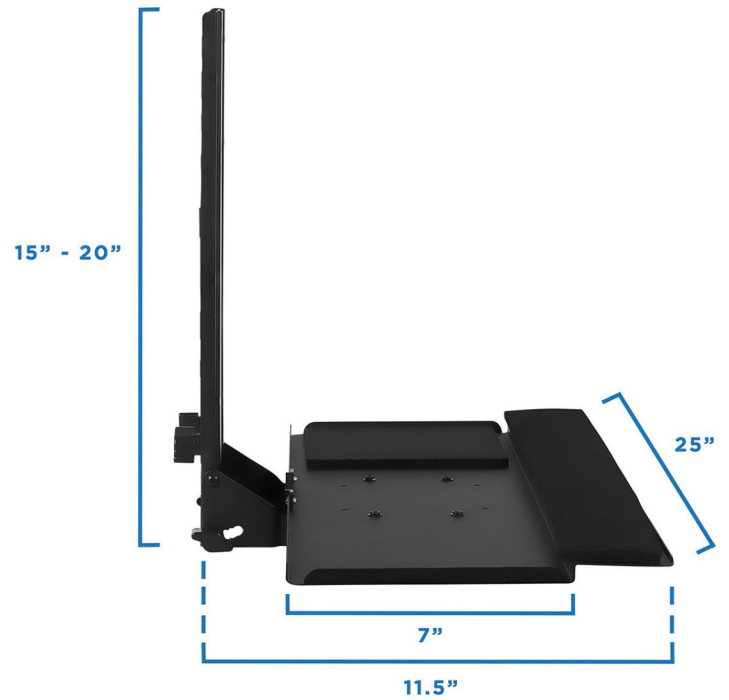

Monitor and Keyboard Wall Mount

RVKT01

Wall Mounted Stand up Stations

This computer wall mount is a good solution for setting up workstations in tight, busy, or nontraditional work spaces. This is ideal for computer workstations that support non computer based work, like in labs, shops, garages, warehouses, production floors, stores, and other applications. The mount securely attaches computer workstations to a wall and only takes little space. Computers are kept off the floor and out of the way to fit in busy work environments.

The Keyboard tray is **height adjustable** to provide the most comfortable type angle for you.

The mount securely attaches **computer workstations** to a wall and only takes little space. Computers are kept off the floor and out of the way to fit in busy work environments.

Get the right **ergonomic** keyboard placement with fully adjustable height and tilt angle. This keyboard tray mount is perfect for office work spaces, reception areas, home offices and more.

Dimensions

Features

1. **WALL MOUNT:** Attaches your monitor, keyboard and mouse on the wall. Saves space and money as an alternative to portable standing desks.
2. **STAND UP STATION:** 25 inch wide tray fits both keyboard and the mouse side by side.
3. **HEIGHT ADJUSTABLE:** The keyboard tray can be lowered or raised to adapt to different users. ideal for computer workstations that support non computer based work, like in labs, shops, garages, warehouses, production floors, stores, and other applications.
4. **SECURE AND SAFE:** The mount securely attaches computer workstations to a wall and only takes little space. Computers are kept off the floor and out of the way to fit in busy work environments.
5. **EAST ASSEMBLY:** All necessary fixings and instructions manual are provided for installation.