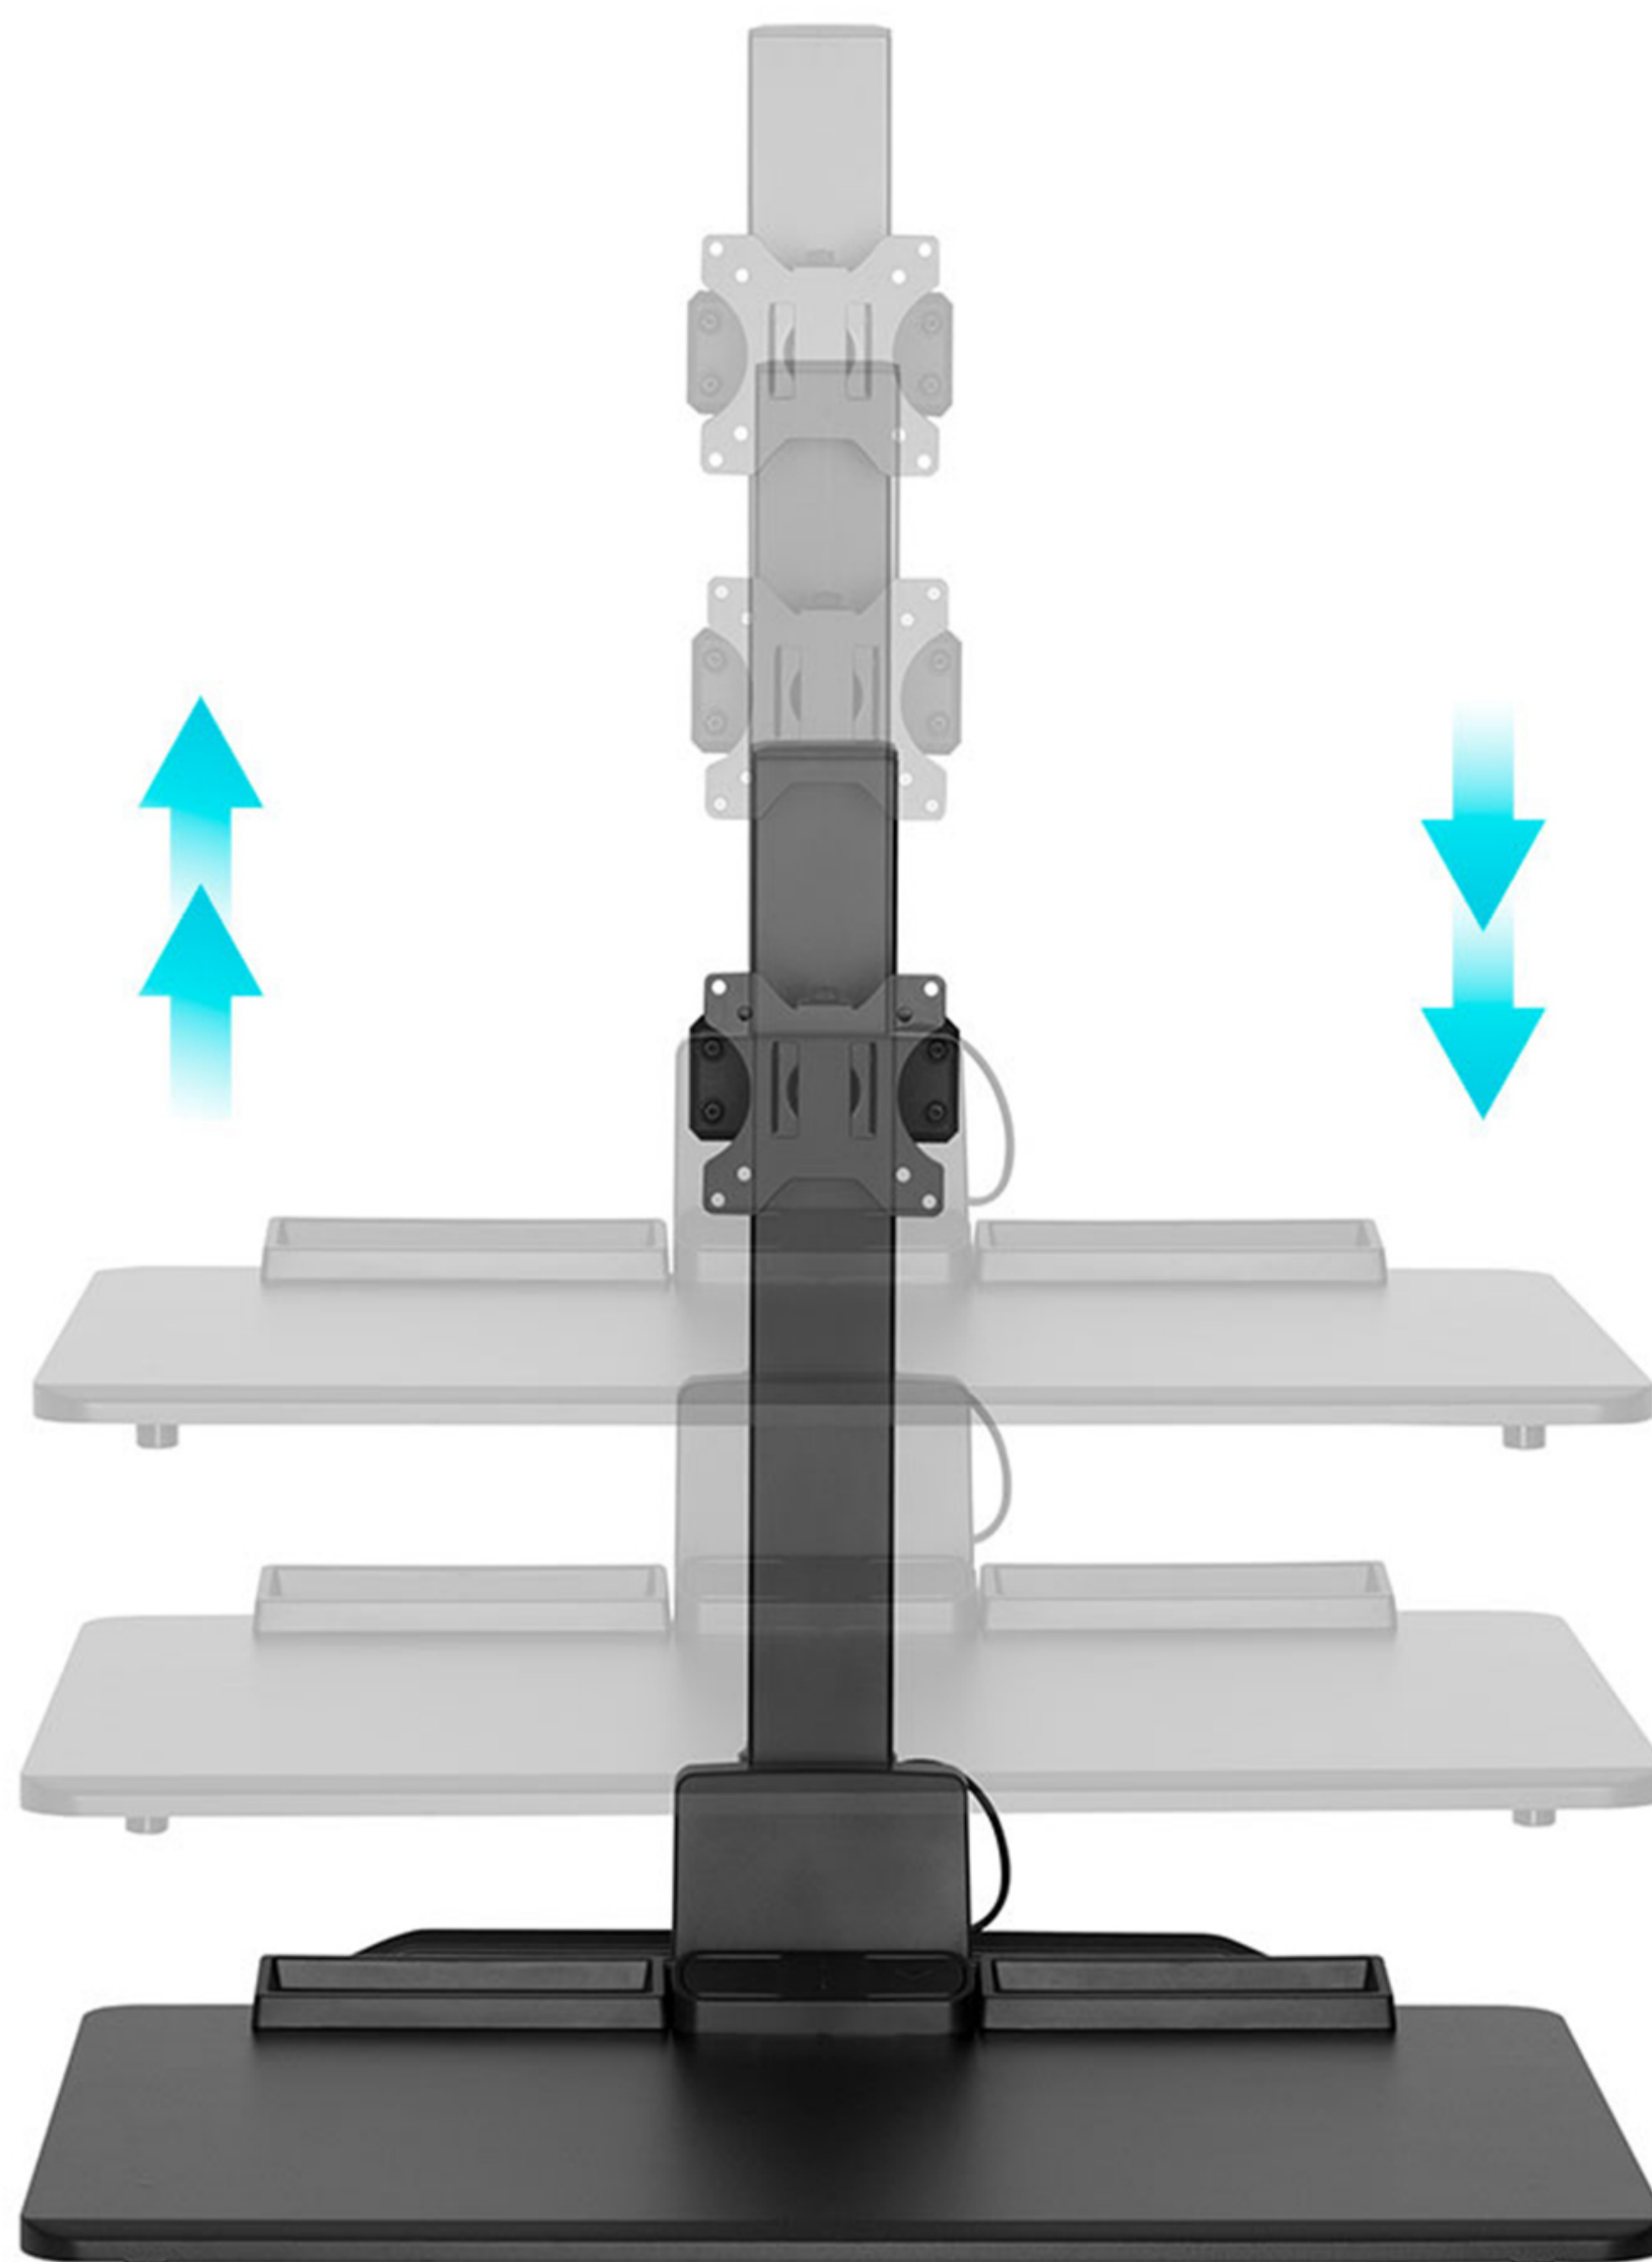

**Ergonomic Height Adjustable
Sit-Stand Desk
Converter**

Tilt

-45° to +45°

Rotation

-180° to +180°

Swivel

-30° to +30°

The monitor mounts are full motion (tilt up and down, swivel left and right, rotate 360 degrees between landscape and portrait) to allow the perfect monitor angle adjustment.

Adjustable platform height of 1.8 to 18.3 inches, plus the adjustable monitor height makes this workstation ideal for both shorter or tall users.

Integrated cable Management, reduce clutter and keep unsightly cords out of view.

A storage tray on the front top surface provides extra space for cell phones, iPad's, pens, pencils, sticky notes, and more.

Features a steel base with a solid 55lbs load capacity, designed to remain sturdy while you work. Strong Motor helps to raising the workstation platform effortlessly from 1.8 to 18.3 inches from the ground. Simply Press of a button to raise and lower the desk.

DUAL MONITOR MOUNT

Enables precision alignment of multiple screens

850mm / 33.5"

Fits 2 screen size from 17" to 32" with VESA compliant 75x75mm - 100x100mm.

Help reduce back and neck strains. Assists to fix your posture immediately. Whether you are sitting or standing, you can elegantly and silently adjust the table to an ergonomic height.