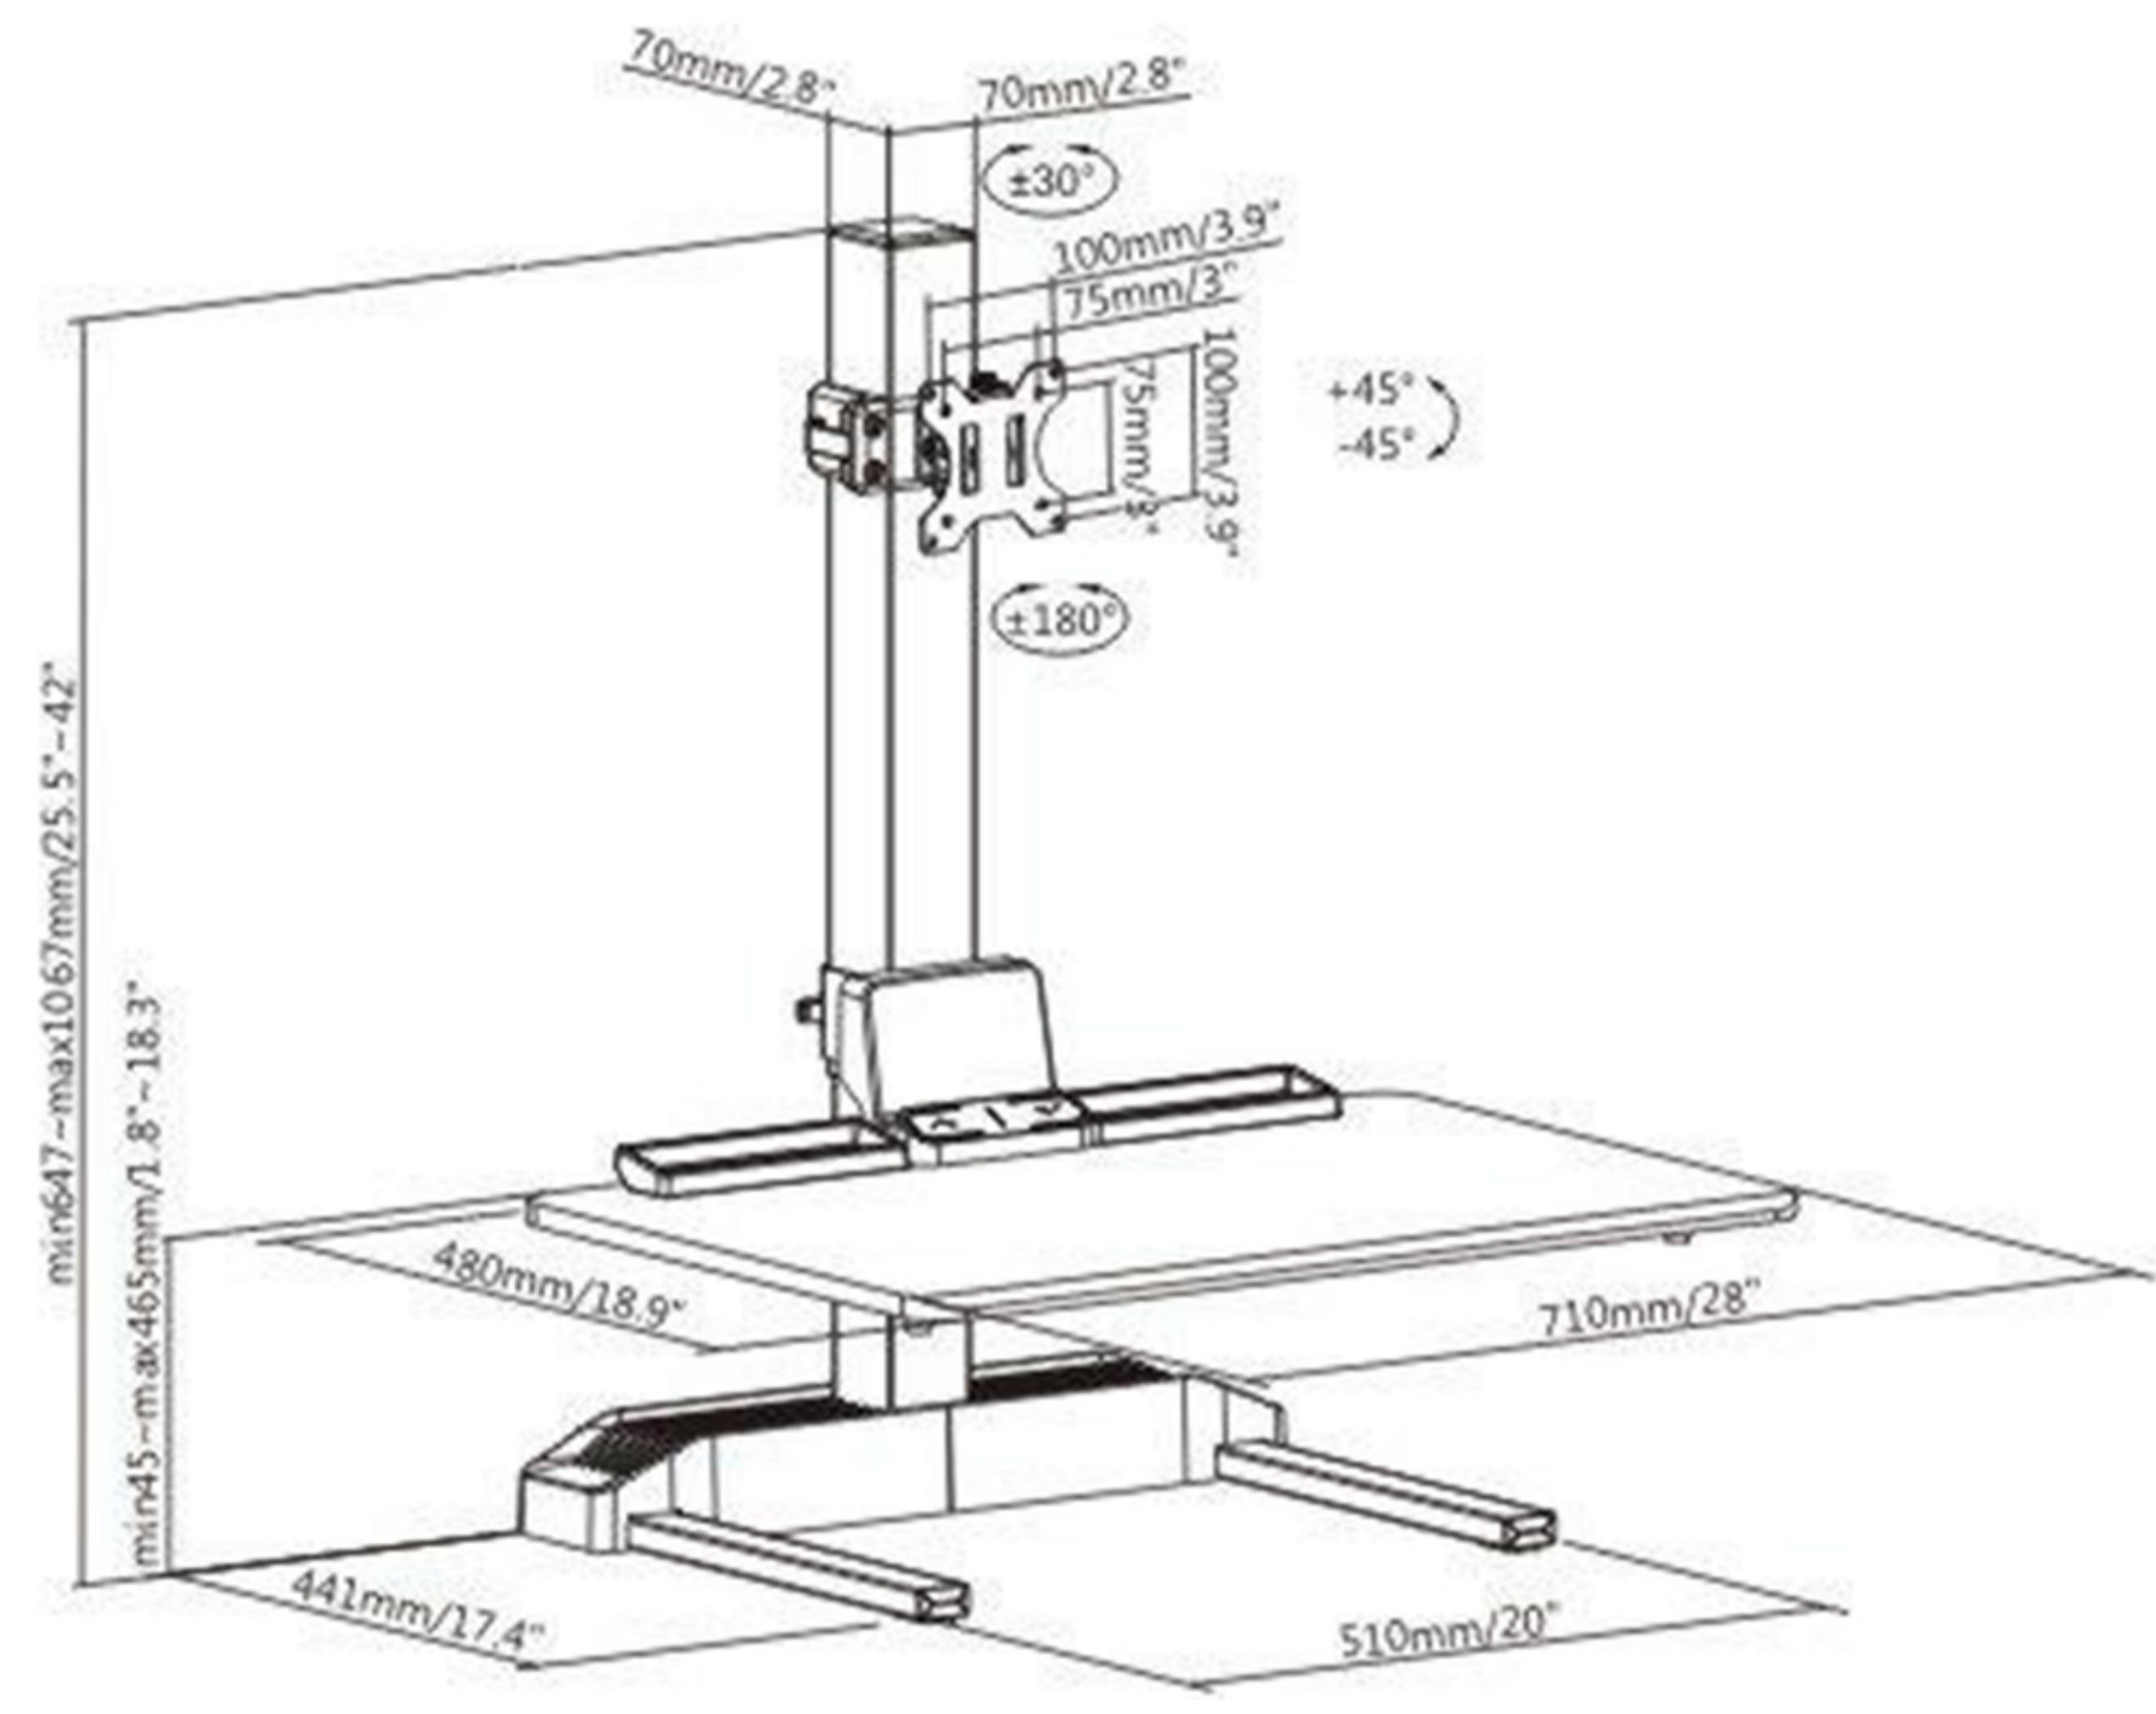

Adjustable platform height of 1.8 to 18.3 inches, plus the adjustable monitor height makes this workstation ideal for both shorter or tall users.

Integrated cable Management, reduce clutter and keep unsightly cords out of view.

A storage tray on the front top surface provides extra space for cell phones, iPad's, pens, pencils, sticky notes, and more.

Features a steel base with a solid 55lbs load capacity, designed to remain sturdy while you work. Strong Motor helps to raising the workstation platform effortlessly from 1.8 to 18.3 inches from the ground. Simply Press of a button to raise and lower the desk.

DUAL MONITOR MOUNT

Enables precision alignment of multiple screens

850mm / 33.5"

Fits 2 screen size from 17" to 32" with VESA compliant 75x75mm - 100x100mm.

Help reduce back and neck strains. Assists to fix your posture immediately. Whether you are sitting or standing, you can elegantly and silently adjust the table to an ergonomic height.

Features

1. Fit Screen Size: 17"-32".
2. VESA Compatible: 75x75,100x100
3. Monitor Weight Capacity (per screen): 8kg (17.6lbs)
4. Worksurface Size(LxW): 710x480mm (28"x18.9")
5. Worksurface Thickness: 15mm (0.59")
6. Height Range: 45~465mm (1.8"~18.3")
7. Power Cord Length: 1.5m (4.9ft)
8. Worksurface Thickness: 15mm (0.59")