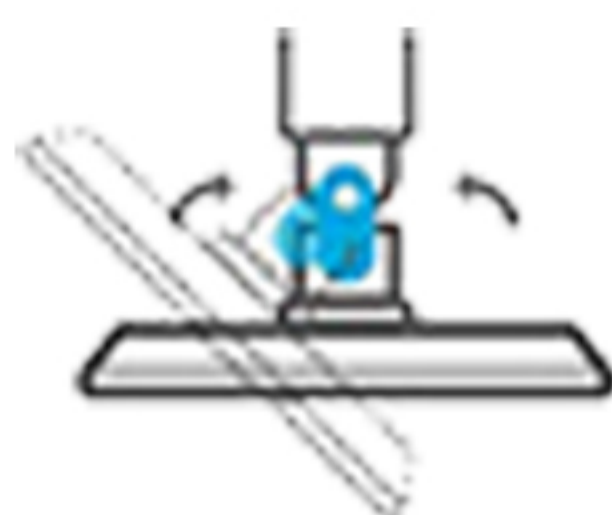

**Ergonomic Height Adjustable
Sit-Stand Desk
Converter**

Tilt

-45° to +45°

Rotation

-180° to +180°

Swivel

-30° to +30°

The monitor mounts are full motion (tilt up and down, swivel left and right, rotate 360 degrees between landscape and portrait) to allow the perfect monitor angle adjustment.

Adjustable platform height of 1.8 to 18.3 inches, plus the adjustable monitor height makes this workstation ideal for both shorter or tall users.

Integrated cable Management, reduce clutter and keep unsightly cords out of view.

A storage tray on the front top surface provides extra space for cell phones, iPad's, pens, pencils, sticky notes, and more.

Features a steel base with a solid 55lbs load capacity, designed to remain sturdy while you work. Strong Motor helps to raising the workstation platform effortlessly from 1.8 to 18.3 inches from the ground. Simply Press of a button to raise and lower the desk.

DUAL MONITOR MOUNT

Enables precision alignment of multiple screens

850mm / 33.5"

Fits 2 screen size from 17" to 32" with VESA compliant 75x75mm - 100x100mm.

Help reduce back and neck strains. Assists to fix your posture immediately. Whether you are sitting or standing, you can elegantly and silently adjust the table to an ergonomic height.