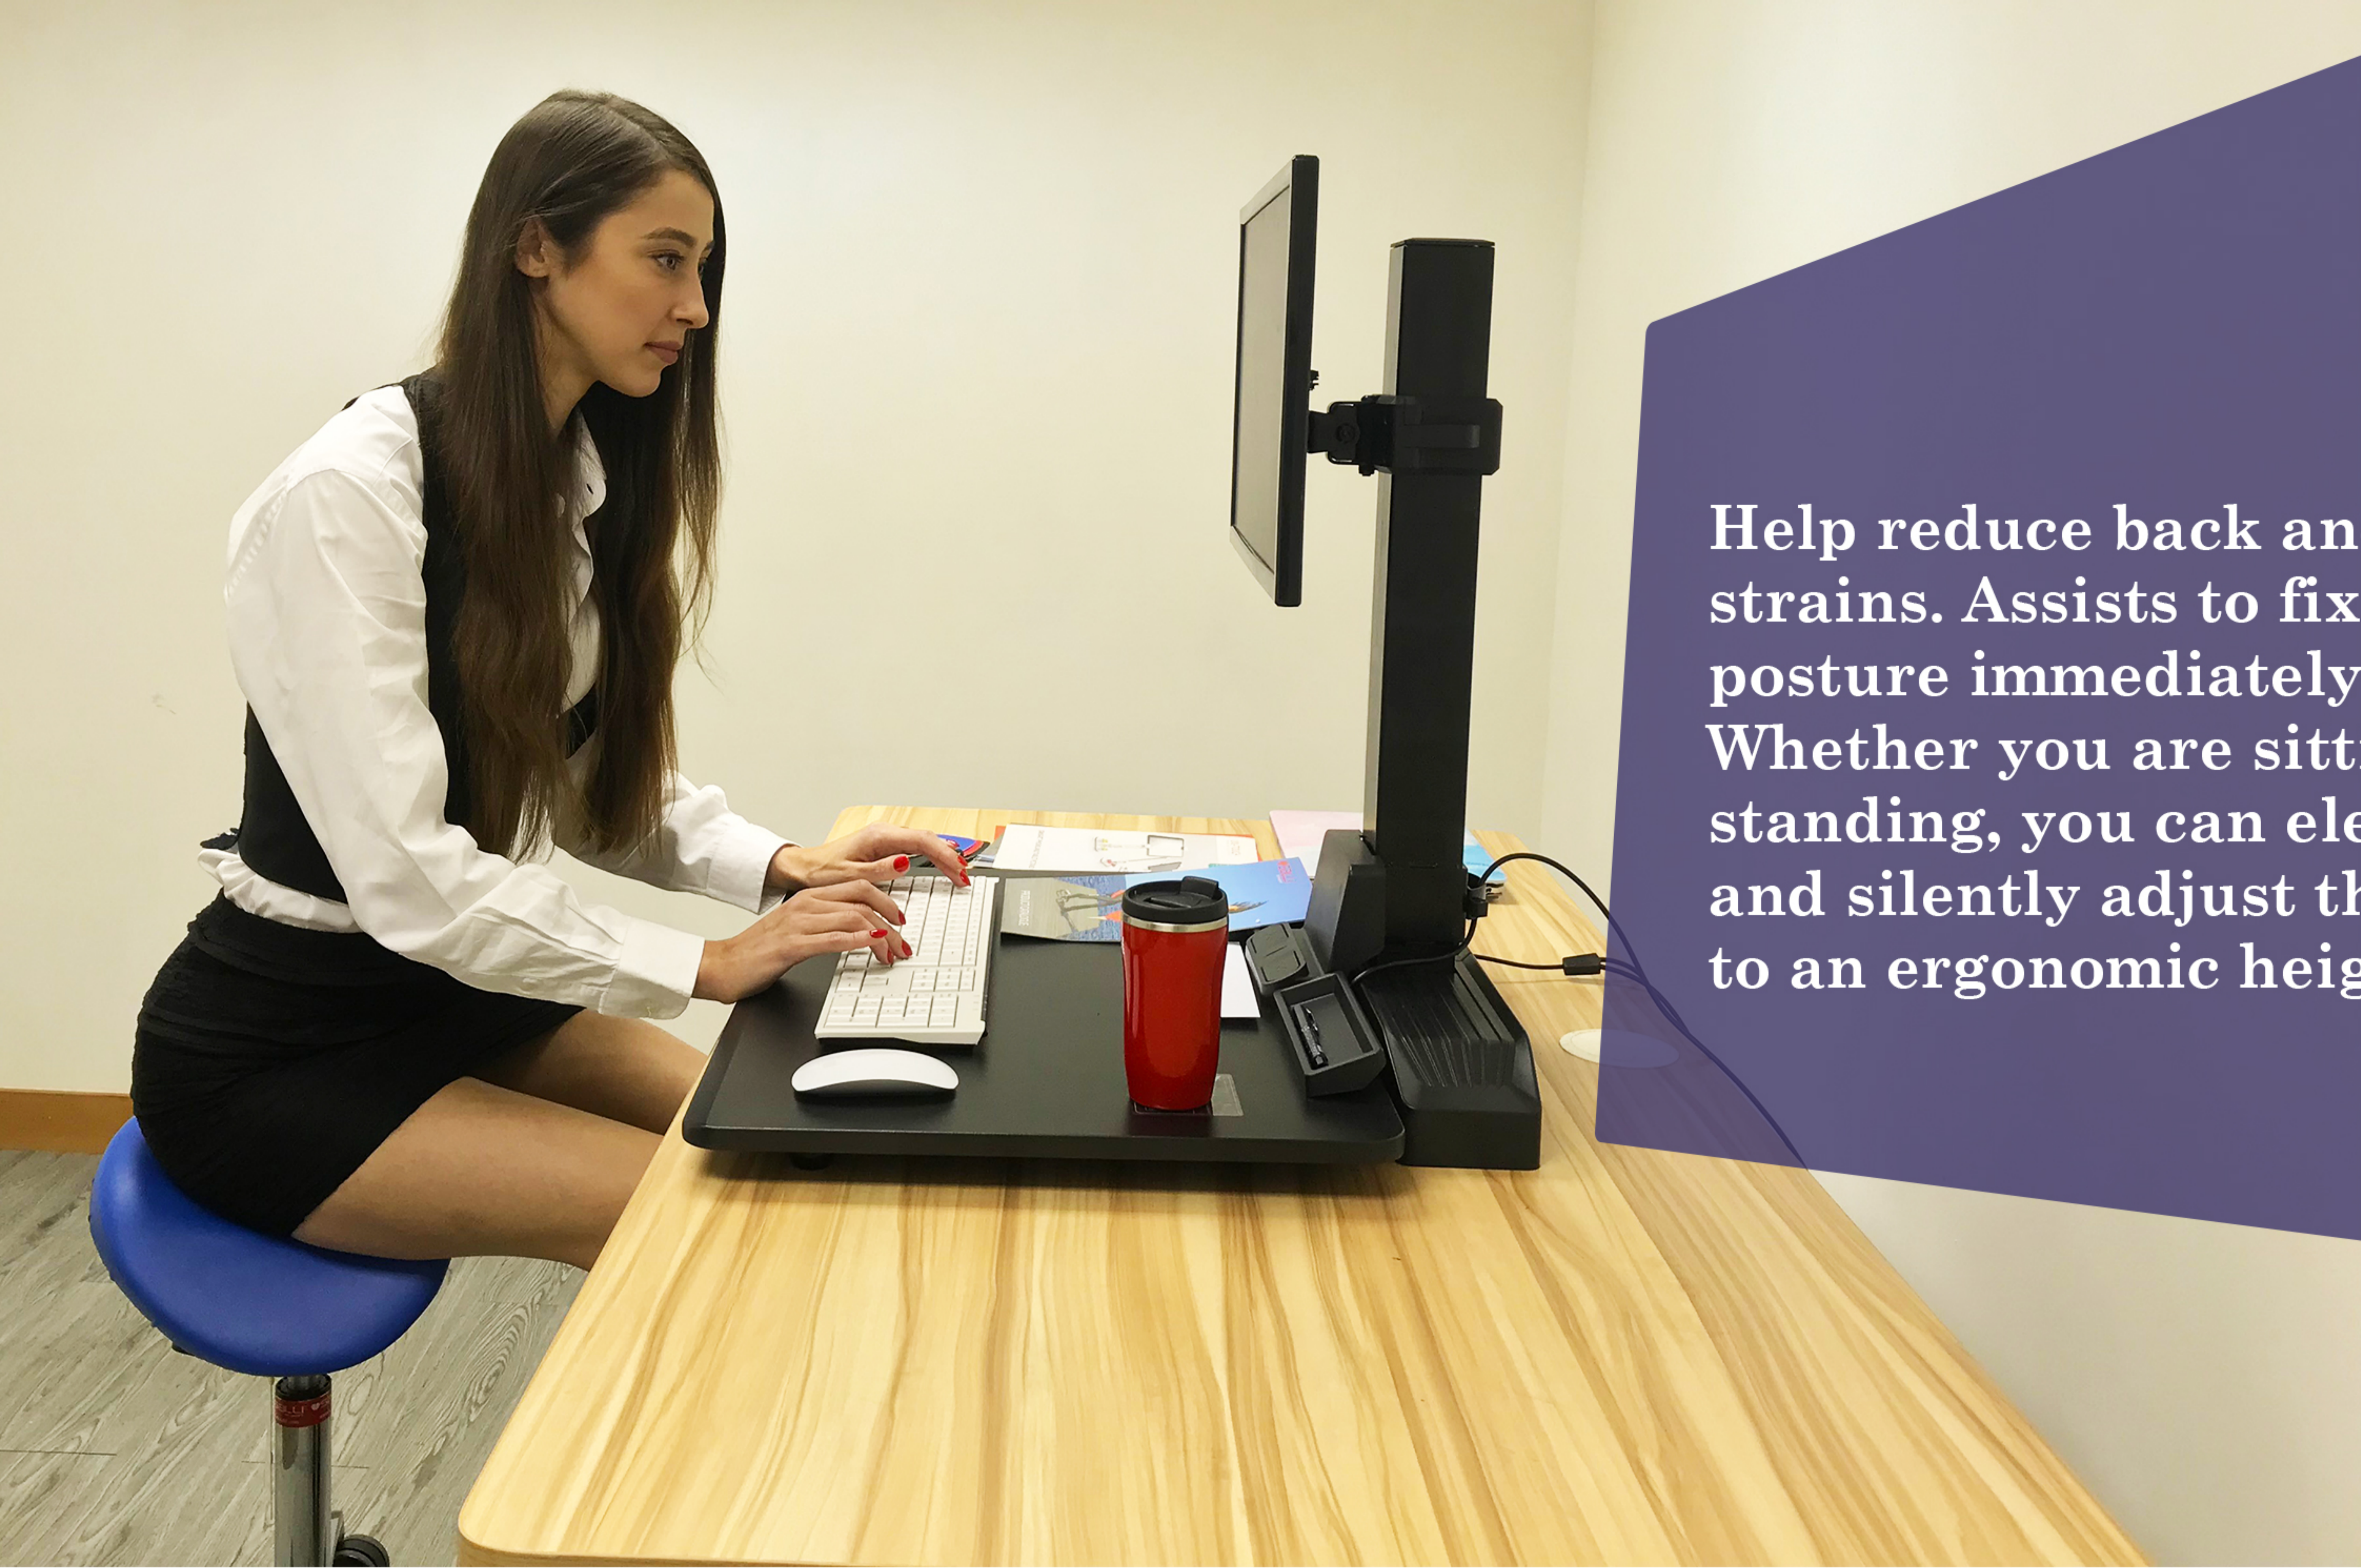

**Ergonomic Height Adjustable
Sit-Stand Desk
Converter**

Tilt

-45° to +45°

Rotation

-180° to +180°

Swivel

-30° to +30°

The monitor mounts are full motion (tilt up and down, swivel left and right, rotate 360 degrees between landscape and portrait) to allow the perfect monitor angle adjustment.

A storage tray on the front top surface provides extra space for cell phones, iPad's, pens, pencils, sticky notes, and more.

Features a steel base with a solid 55lbs load capacity, designed to remain sturdy while you work. Strong Motor helps to raising the workstation platform effortlessly from 1.8 to 18.3 inches from the ground. Simply Press of a button to raise and lower the desk.

DUAL MONITOR MOUNT

Enables precision alignment of multiple screens

850mm / 33.5"

Fits 2 screen size from 17" to 32" with VESA compliant 75x75mm - 100x100mm.

Help reduce back and neck strains. Assists to fix your posture immediately. Whether you are sitting or standing, you can elegantly and silently adjust the table to an ergonomic height.

Features

1. Fit Screen Size: 17"-32".
2. VESA Compatible: 75x75,100x100
3. Monitor Weight Capacity (per screen): 8kg (17.6lbs)
4. Worksurface Size(LxW): 710x480mm (28"x18.9")
5. Worksurface Thickness: 15mm (0.59")
6. Height Range: 45~465mm (1.8"~18.3")
7. Power Cord Length: 1.5m (4.9ft)
8. Worksurface Thickness: 15mm (0.59")