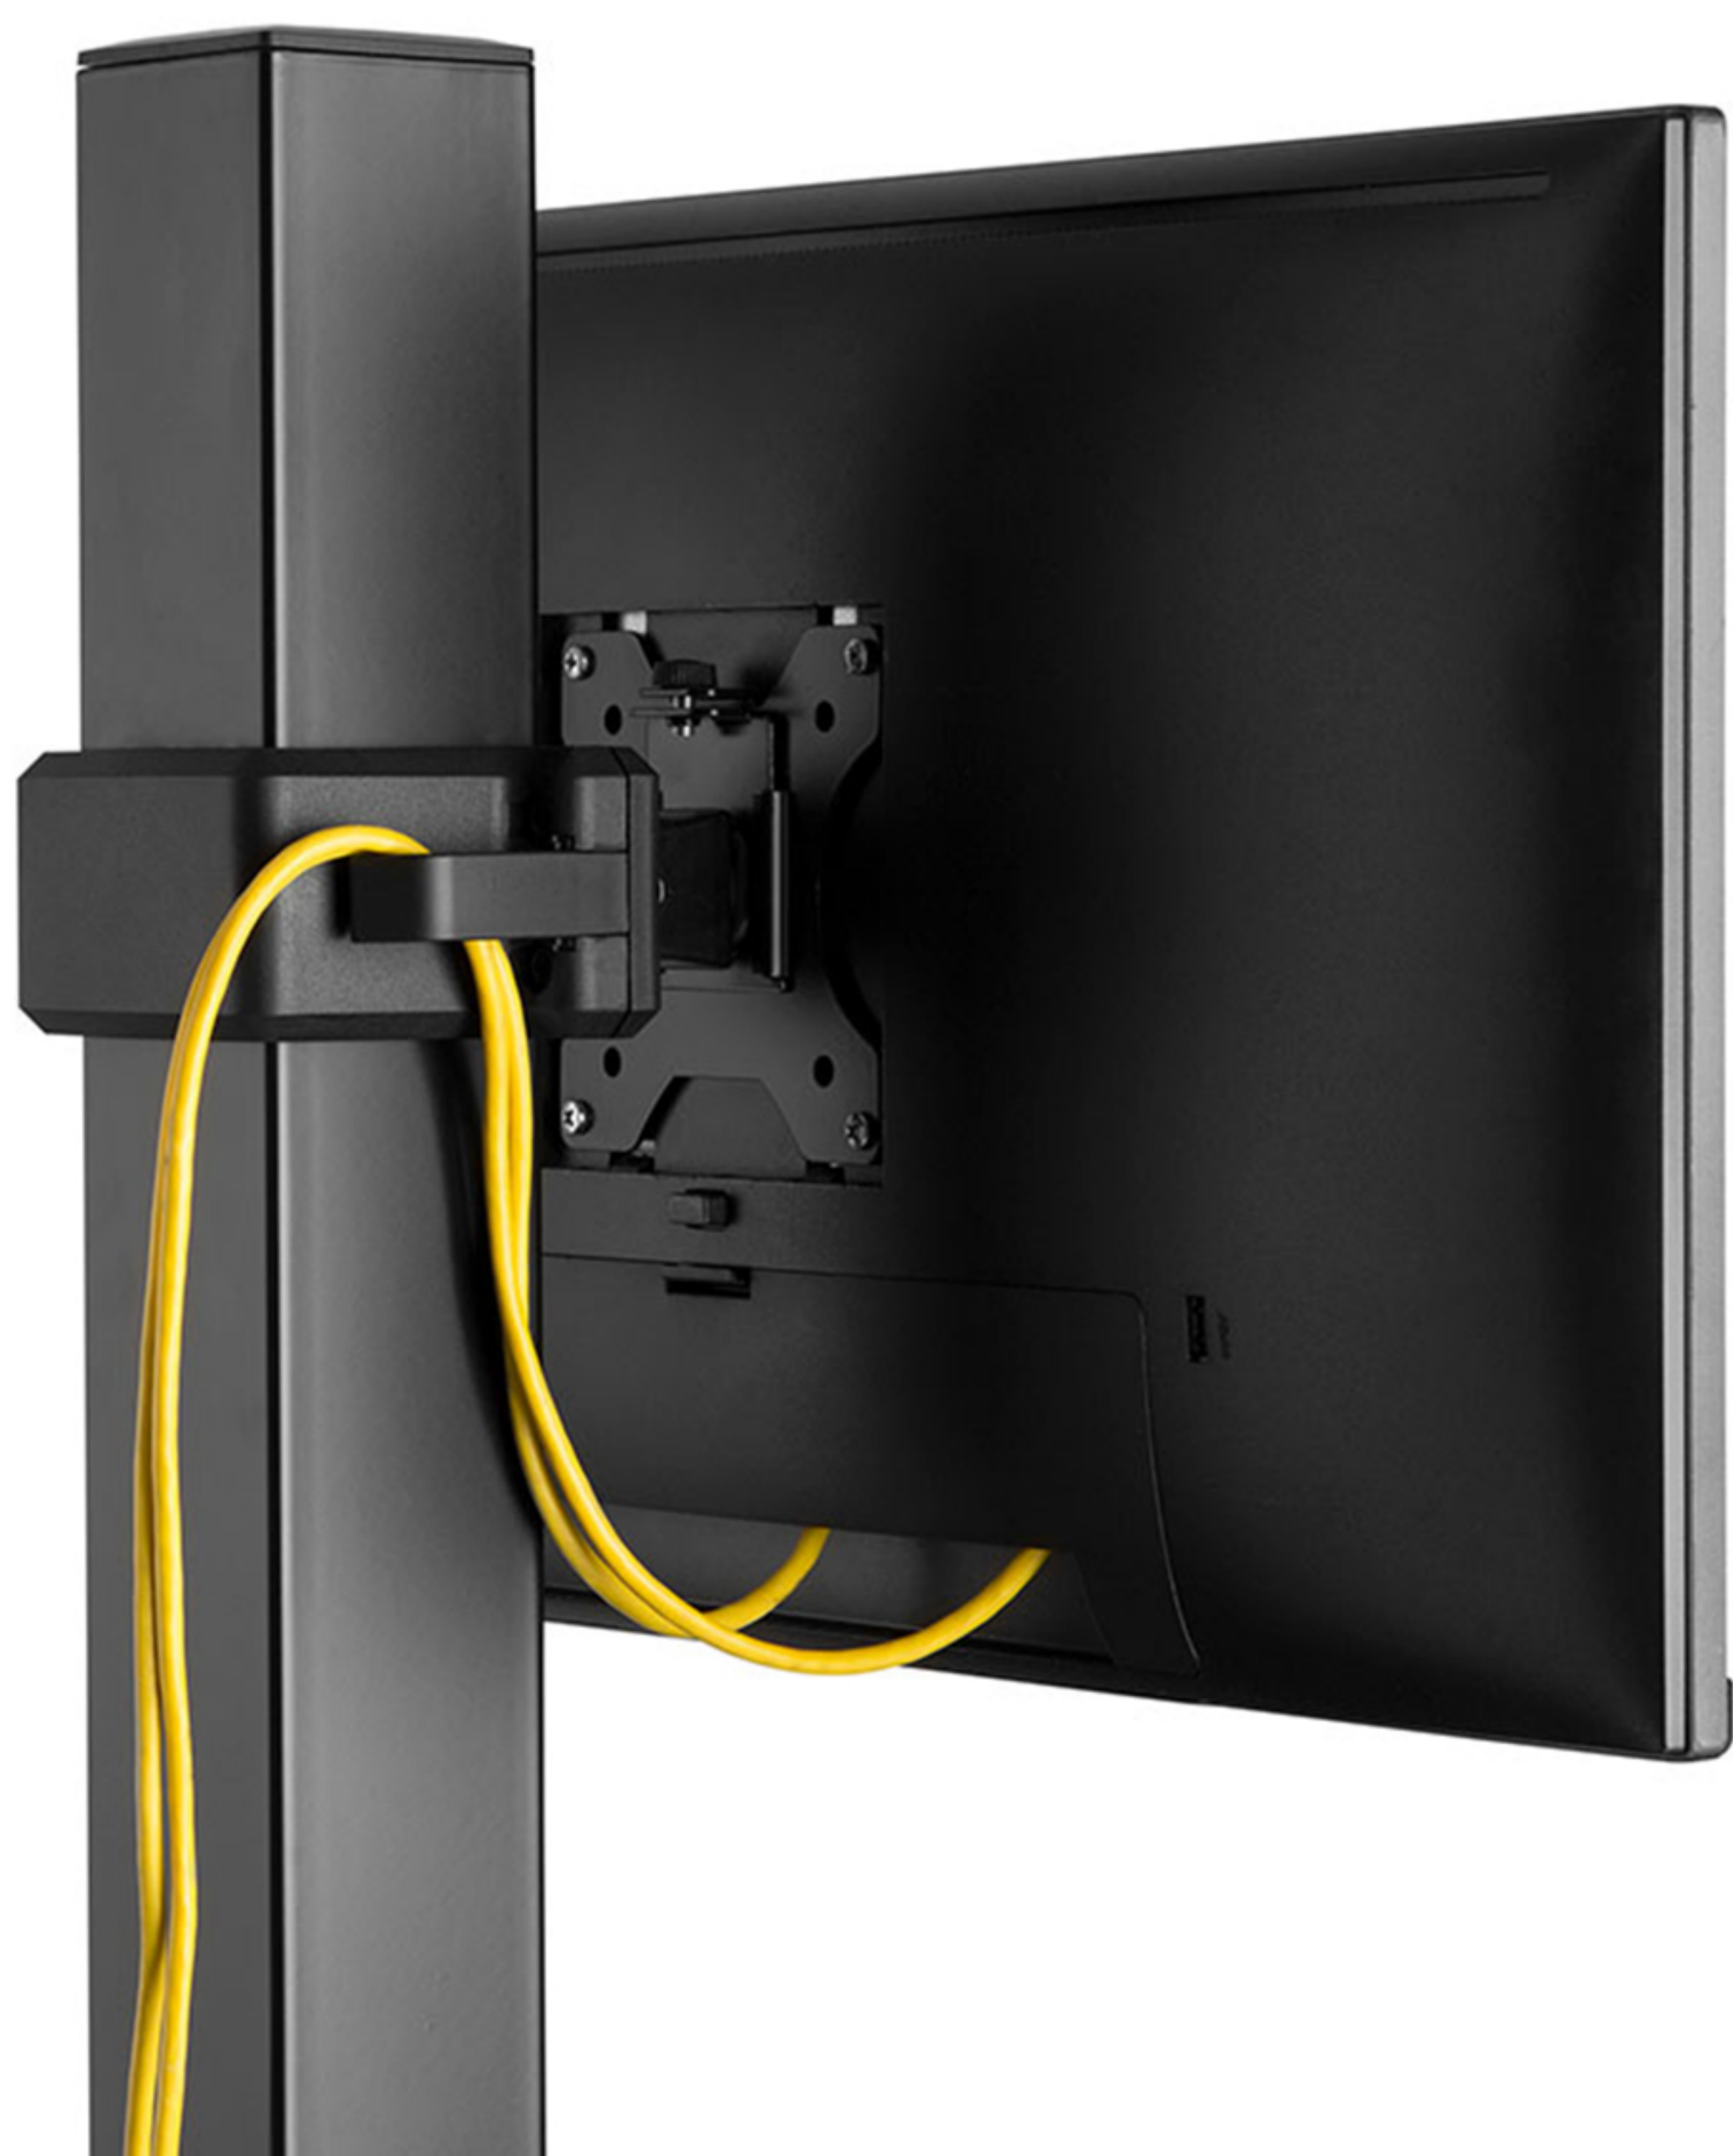

**Ergonomic Height Adjustable
Sit-Stand Desk
Converter**

Tilt

-45° to +45°

Rotation

-180° to +180°

Swivel

-30° to +30°

The monitor mounts are full motion (tilt up and down, swivel left and right, rotate 360 degrees between landscape and portrait) to allow the perfect monitor angle adjustment.

Adjustable platform height of 1.8 to 18.3 inches, plus the adjustable monitor height makes this workstation ideal for both shorter or tall users.

Integrated cable Management, reduce clutter and keep unsightly cords out of view.

A storage tray on the front top surface provides extra space for cell phones, iPad's, pens, pencils, sticky notes, and more.

Features a steel base with a solid 55lbs load capacity, designed to remain sturdy while you work. Strong Motor helps to raising the workstation platform effortlessly from 1.8 to 18.3 inches from the ground. Simply Press of a button to raise and lower the desk.

DUAL MONITOR MOUNT

Enables precision alignment of multiple screens

850mm / 33.5"

Fits 2 screen size from 17" to 32" with VESA compliant 75x75mm - 100x100mm.

Help reduce back and neck strains. Assists to fix your posture immediately. Whether you are sitting or standing, you can elegantly and silently adjust the table to an ergonomic height.