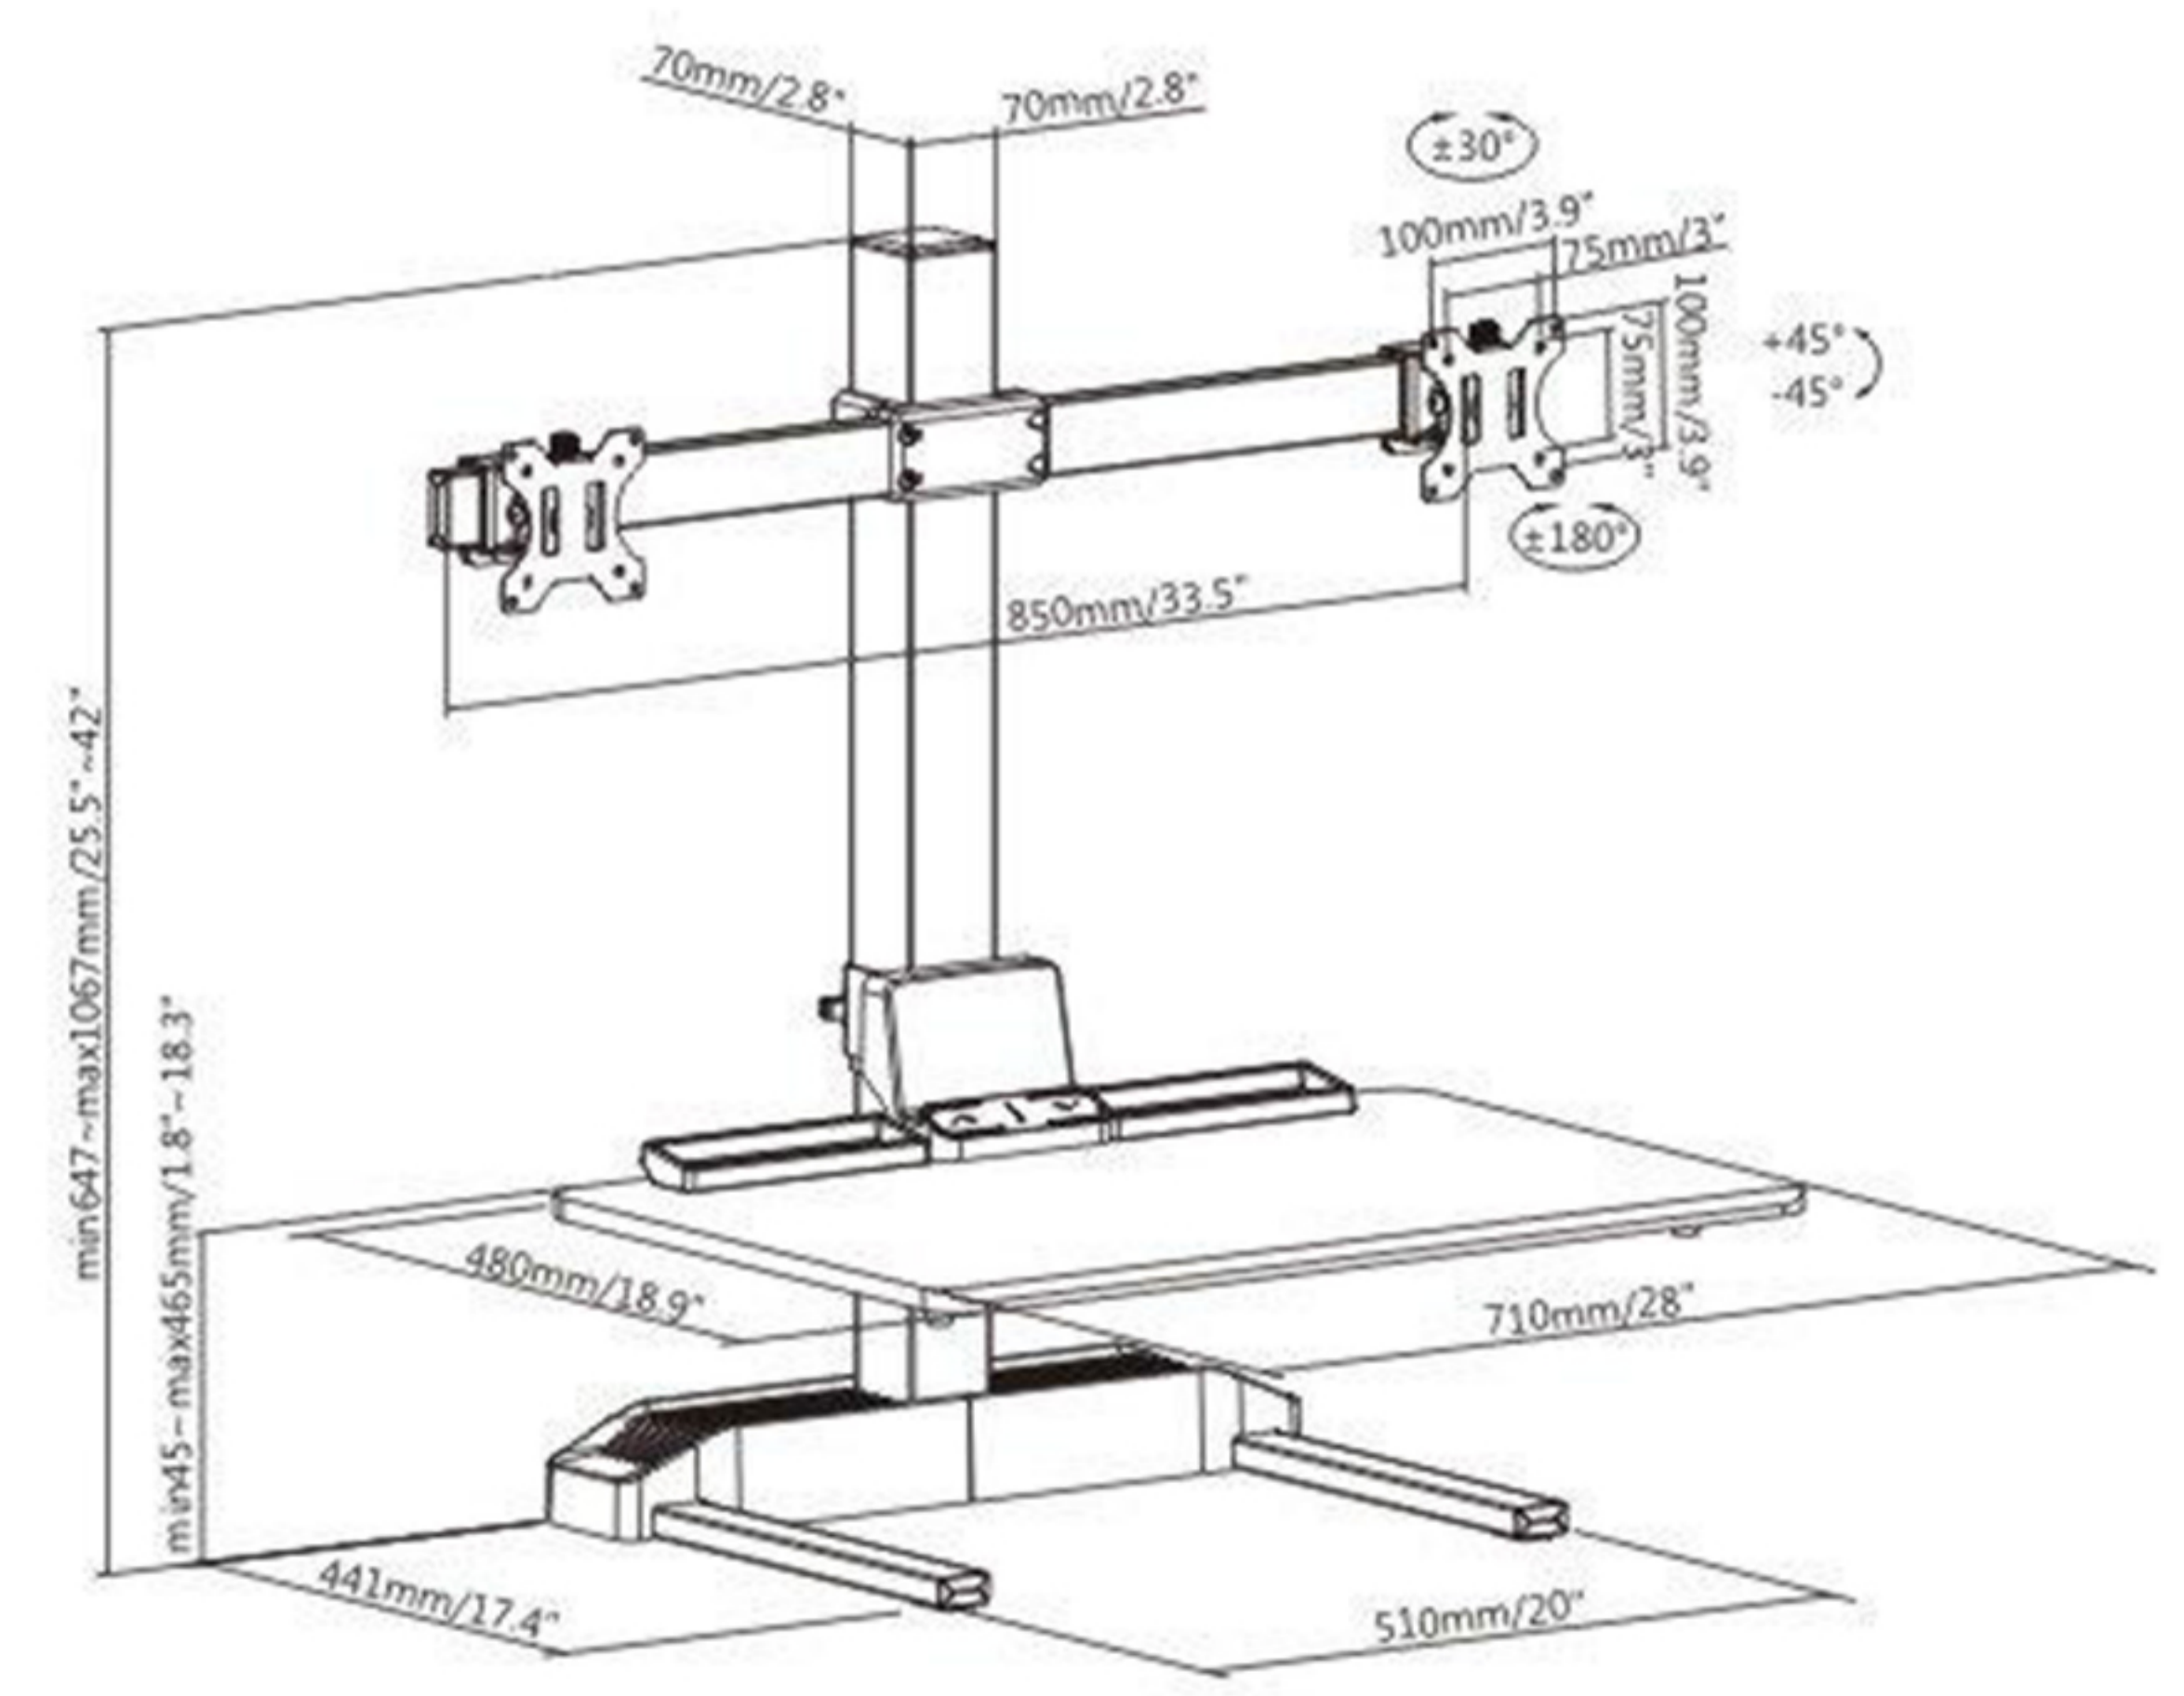

Adjustable platform height of 1.8 to 18.3 inches, plus the adjustable monitor height makes this workstation ideal for both shorter or tall users.

Integrated cable Management, reduce clutter and keep unsightly cords out of view.

A storage tray on the front top surface provides extra space for cell phones, iPad's, pens, pencils, sticky notes, and more.

Features a steel base with a solid 55lbs load capacity, designed to remain sturdy while you work. Strong Motor helps to raising the workstation platform effortlessly from 1.8 to 18.3 inches from the ground. Simply Press of a button to raise and lower the desk.

DUAL MONITOR MOUNT

Enables precision alignment of multiple screens

850mm / 33.5"

Fits 2 screen size from 17" to 32" with VESA compliant 75x75mm - 100x100mm.

Help reduce back and neck strains. Assists to fix your posture immediately. Whether you are sitting or standing, you can elegantly and silently adjust the table to an ergonomic height.

Features

1. Fit Screen Size: 17"-32".
2. VESA Compatible: 75x75,100x100
3. Monitor Weight Capacity (per screen): 8kg (17.6lbs)
4. Worksurface Size(LxW): 710x480mm (28"x18.9")
5. Worksurface Thickness: 15mm (0.59")
6. Height Range: 45~465mm (1.8"~18.3")
7. Power Cord Length: 1.5m (4.9ft)
8. Worksurface Thickness: 15mm (0.59")