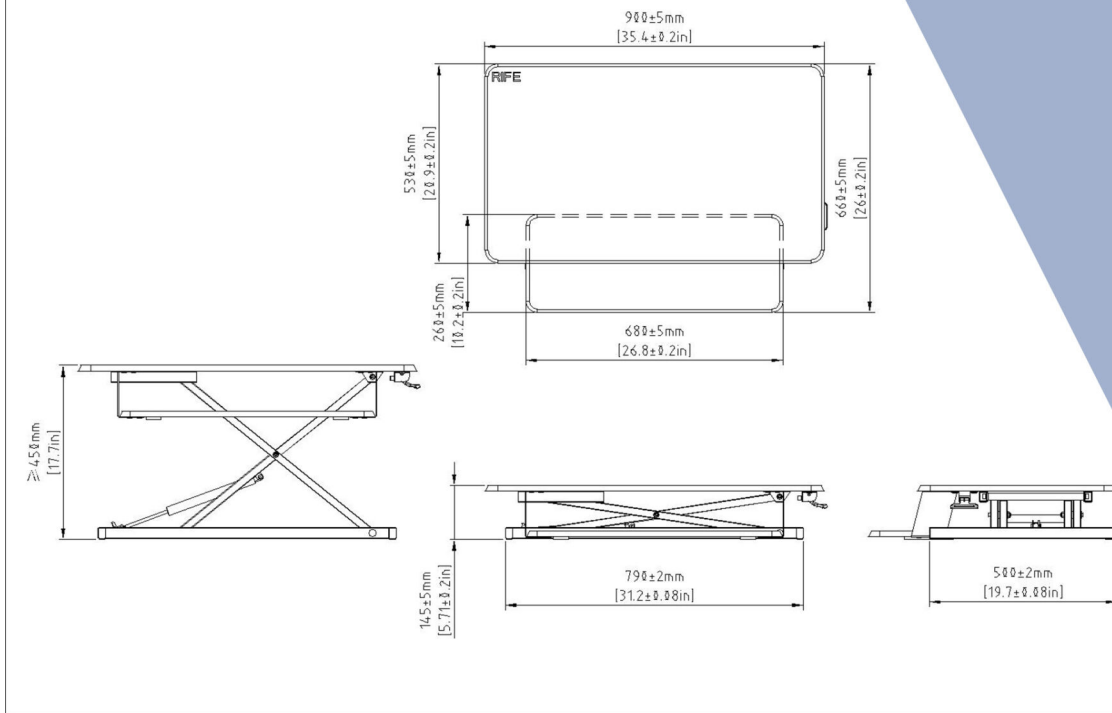

Stand up Desk Workstation

RT900

Description

This sit-stand workstation transforms your current desk or tabletop into an ergonomic workspace, easily and cost-effectively. The height-adjustable standing desk converter sits on your desk to function just like a standing desk, providing a large work surface that holds up to two 24" monitors (or a single monitor u can use us the works surface to keep your documents, tablet, laptop, phones, etc). Move it up or down with one smooth motion, to work in greater comfort and remain productive without disrupting your work while switching from a seated to standing position.

The sit-stand workstation is conveniently sized for easy integration into your workspace. It's large enough (900mm wide) to hold two upto 24" monitors, yet small enough to fit on most desks or other surfaces.

Go from sitting to standing in one easy smooth motion. Spring lift mechanism assists with the lifting motion, even with your computer and monitor on it.

From: 5.7" to 17.7"

Can help you get rid of bad posture, reduce back pain, and strengthen your core. Using your adjustable computer stand for all-day support and maintaining good posture can add to the strength of your core and get rid of unnecessary aches and pains.

Dimension

Specifications:-

- ▶ **Worksurface Size: 35.4"(W) x 20.9"(D) x 0.67"(H) / (900*530*17mm).**
- ▶ **Keyboard Tray Size: 26.8"(W) x 10.2"(D) x 0.67"(H) / (680x260x17mm)**
- ▶ **Foot Print Size: 31"(W) x 19.7"(D) / 790 x 500mm**
- ▶ **Height Adjustable Range: 12" (305mm)**
- ▶ **Max Weight Capacity: 15kgs (33 lbs), (Worksurface: 12.7 kgs/28 lbs, Keyboard tray: 2.3 kgs/5 lbs)**
- ▶ **Material: MDF board with PVC Laminate**
- ▶ **Supports up to 2 x 24" Monitor**