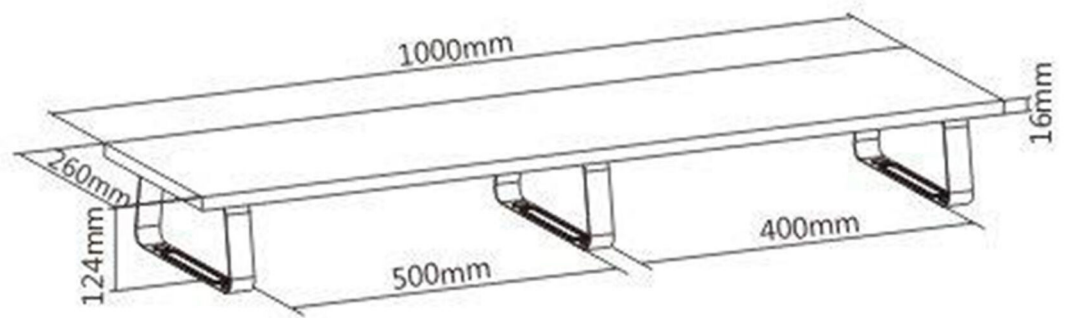

Features

1. **1. Solid steel feet provide strong support.**
2. **2. Raise your monitor to the most comfortable viewing position.**
3. **3. Make additional storage for less desktop clutter.**
4. **4. Simple, slim and colored in black - perfectly fits and decor.**
5. **5. Provide solid footing and prevent scratches to the desktop surface.**
6. **6. Particle Board: makes stands lighter and sturdier (TSCA Title VI compliant).**
7. **7. Available for 2 monitors.**

Contact us

India: Rife Technologies, 362, Vardhaman Plaza - II, J Block Community Center, Rajouri Garden, Delhi - 110027, India
E-mail: sales@rifeindia.com, Website: www.lcdtvstandsindia.com, www.rifeindia.com, Tel: +91-9899250704

Hongkong: Ergonomic Corporation Hongkong Limited, 1102, 11th floor, 33 hysen Avenue, Lee Garden one, Causeway Bay, Hongkong
E-mail: sales@ergoshopping.com, Website: www.ergoshopping.com, Tel: 852-98226451