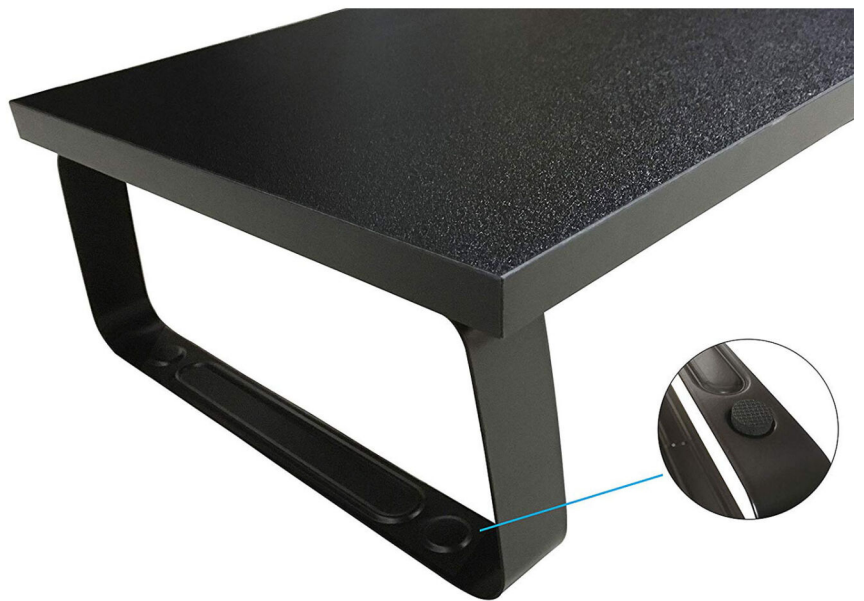

Dual Screen Option Desktop Monitor Riser

RS002

Specifications

- **Material:** Steel, Particle Board
- **Surface Finish:** Powder Coating
- **Applicable Devices:** Monitor & Laptop
- **Fit Screen Size:** 13"~32"
- **Height Range:** 124mm (4.9")
- **Surface Thickness:** 16mm (0.63")
- **Color:** Black

Say goodbye to a messy workspace with the Particle Board Desktop Stand. Rather than setting your monitor directly on the desktop, this high-quality stand elevates your monitor to an ergonomically proper eye position while providing additional workspace and increased storage area for less desktop clutter. Reduce eyestrain while working smarter and more organized. Available for 2 monitors. Additional storage by doubled length design. Solid steel feet provide strong support. Simple, slim and colored in black - perfectly fits and décor.

The area beneath the top surface provides **extra storage**, and give you endless option of use, you can put it in your living room and use it as tv stand.

Provides strong support for securely keep two computer monitors, laptops, keyboard and mouse etc, and TV's as well at a comfortable and ergonomic position and Gives solid footing and protects your tabletop surface from scuffs and scratches with silicone pads.

Solid steel feet provide strong support. Simple, slim and colored in black - perfectly fits and décor.

This High-quality stand elevates your monitor to an ergonomically proper eye position

Dimensions

Features