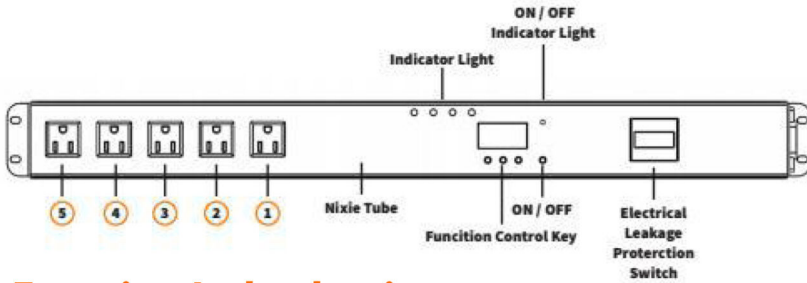

Economy Charging Cart with Timer

Charge, Store, Secure and Transport up to 30 devices. The Carrier 30 is designed to make life easier for Chromebook, Tablet, Laptop and iPad deployments

R-LAB-30

Easy cable management. has been simplified so that you can wire an entire Cart in minutes. Save time with set up and gain time using your Cart.

Each bay holds up to a 15.6" device
Dimensions of each bay are:
12.8" x 16.7" x 1.4"
(30 bays/fixed drawers)

Charging Time Indicator

Easily know the charging status of your devices without opening the cart with the external charging display.

Function Introduction

- ⑤ Constant power supply outlet, not been effected by different modes
- ① ② ③ ④ Four sockets are corresponding to indicator light from right to left. when the indicators all on, means the sockets ① ② ③ ④ on working situation.

ON/OFF key light is above the ON/OFF key.
 keys from left to right "▲", "▼", set function control key.

Product Specifications

- **Capacity:** 30 Devices
- **Support Devices:** Chromebook/ Laptop/ Tablet
- **Slot Size:** 12.8" x 16.7" x 1.4"
- **Dim. with Packing:** 35.4" x 41.3" x 27.6"