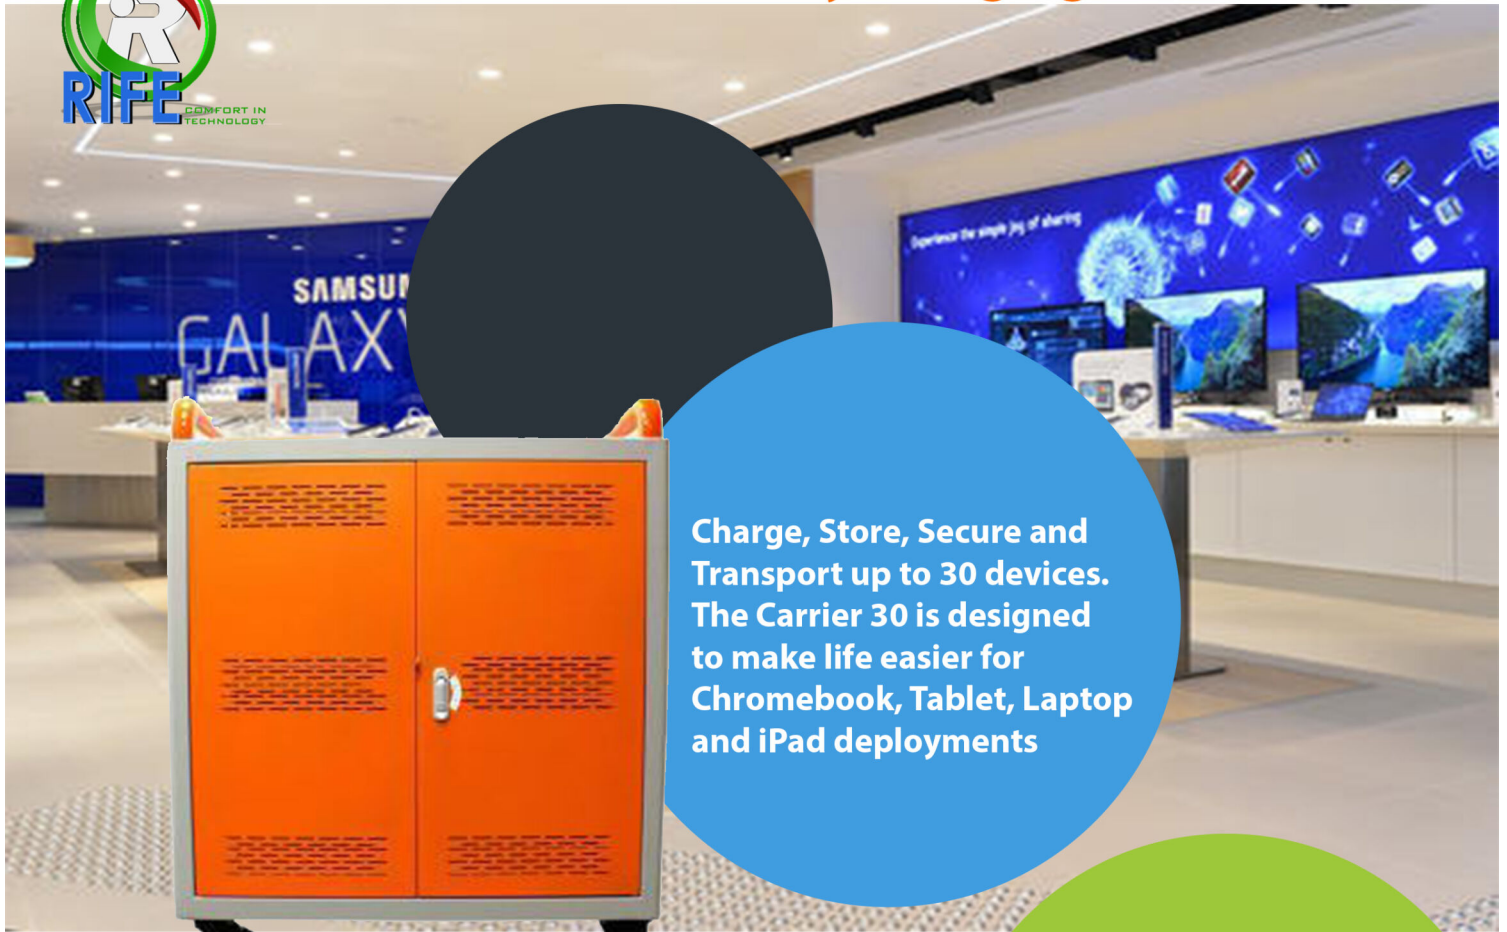

Economy Charging Cart with Timer

Charge, Store, Secure and Transport up to 30 devices. The Carrier 30 is designed to make life easier for Chromebook, Tablet, Laptop and iPad deployments

R-LAB-30

Easy cable management. has been simplified so that you can wire an entire Cart in minutes. Save time with set up and gain time using your Cart.

Each bay holds up to a 15.6" device
Dimensions of each bay are:
12.8" x 16.7" x 1.4"
(30 bays/fixed drawers)

Charging Time Indicator

Easily know the charging status of your devices without opening the cart with the external charging display.

- **Charging Type:** AC Charger
- **LED Indicator:** Green / LED Power On
- **Device Type:** Plastic Dividers
- **N.W. / G.W.:** 187.3lbs / 153.5lbs