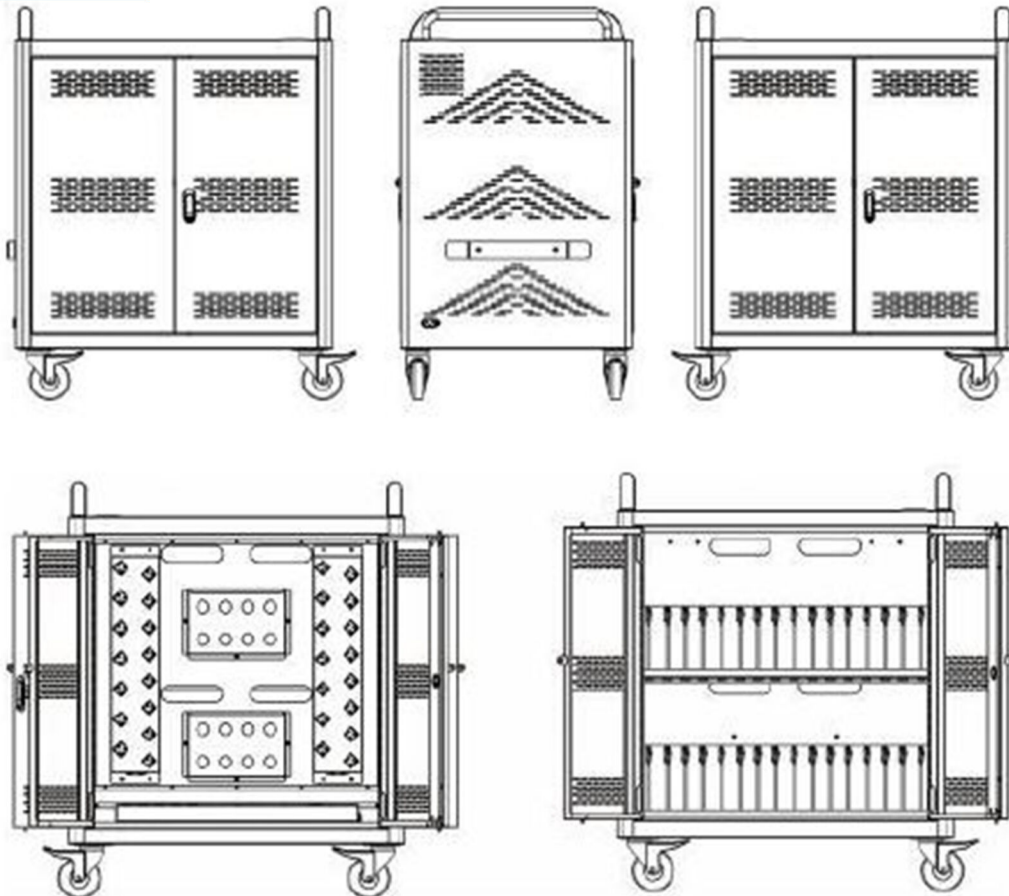

Each bay holds up to a 15.6" device
Dimensions of each bay are:
12.8" x 16.7" x 1.4"
(30 bays/fixed drawers)

Charging Time Indicator

Easily know the charging status of your devices without opening the cart with the external charging display.

Function Introduction

- ⑤ Constant power supply outlet, not been effected by different modes
- ① ② ③ ④ Four sockets are corresponding to indicator light from right to left. when the indicators all on, means the sockets ① ② ③ ④ on working situation.

ON/OFF key light is above the ON/OFF key.
 keys from left to right "▲", "▼", set function control key.

Product Specifications

- **Capacity:** 30 Devices
- **Support Devices:** Chromebook/ Laptop/ Tablet
- **Slot Size:** 12.8" x 16.7" x 1.4"
- **Dim. with Packing:** 35.4" x 41.3" x 27.6"

- **Charging Type:** AC Charger
- **LED Indicator:** Green / LED Power On
- **Device Type:** Plastic Dividers
- **N.W. / G.W.:** 187.3lbs / 153.5lbs