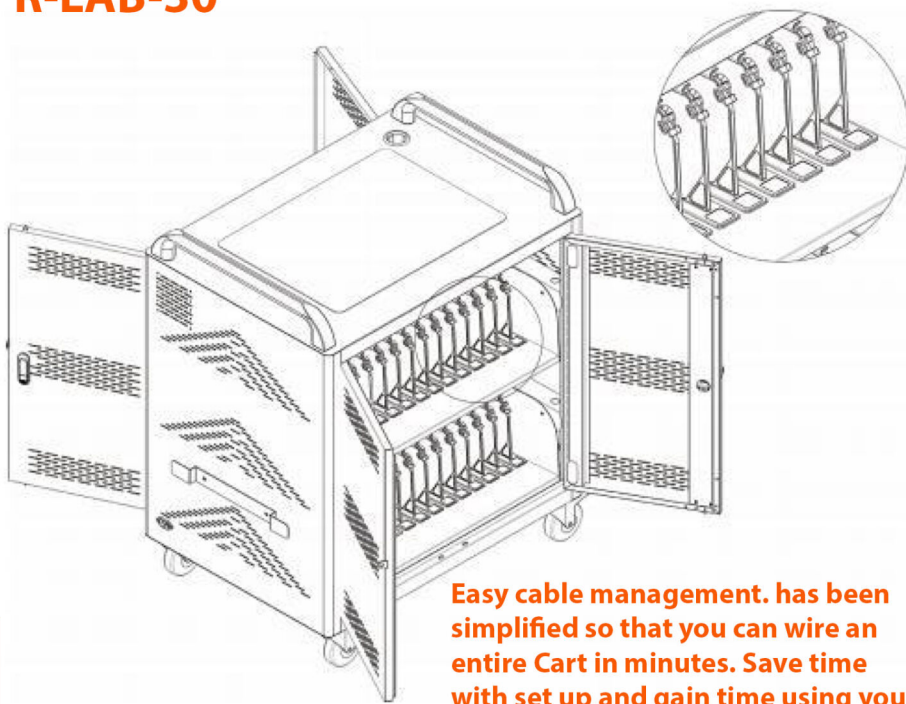

Economy Charging Cart with Timer

Charge, Store, Secure and Transport up to 30 devices. The Carrier 30 is designed to make life easier for Chromebook, Tablet, Laptop and iPad deployments

R-LAB-30

Easy cable management. has been simplified so that you can wire an entire Cart in minutes. Save time with set up and gain time using your Cart.

Each bay holds up to a 15.6" device
Dimensions of each bay are:
12.8" x 16.7" x 1.4"
(30 bays/fixed drawers)

Charging Time Indicator

Easily know the charging status of your devices without opening the cart with the external charging display.

ON/OFF key light is above the ON/OFF key.
 keys from left to right "▲", "▼", set function control key.

Product Specifications

- **Capacity:** 30 Devices
- **Support Devices:** Chromebook/ Laptop/ Tablet
- **Slot Size:** 12.8" x 16.7" x 1.4"
- **Dim. with Packing:** 35.4" x 41.3" x 27.6"

- **Charging Type:** AC Charger
- **LED Indicator:** Green / LED Power On
- **Device Type:** Plastic Dividers
- **N.W. / G.W.:** 187.3lbs / 153.5lbs