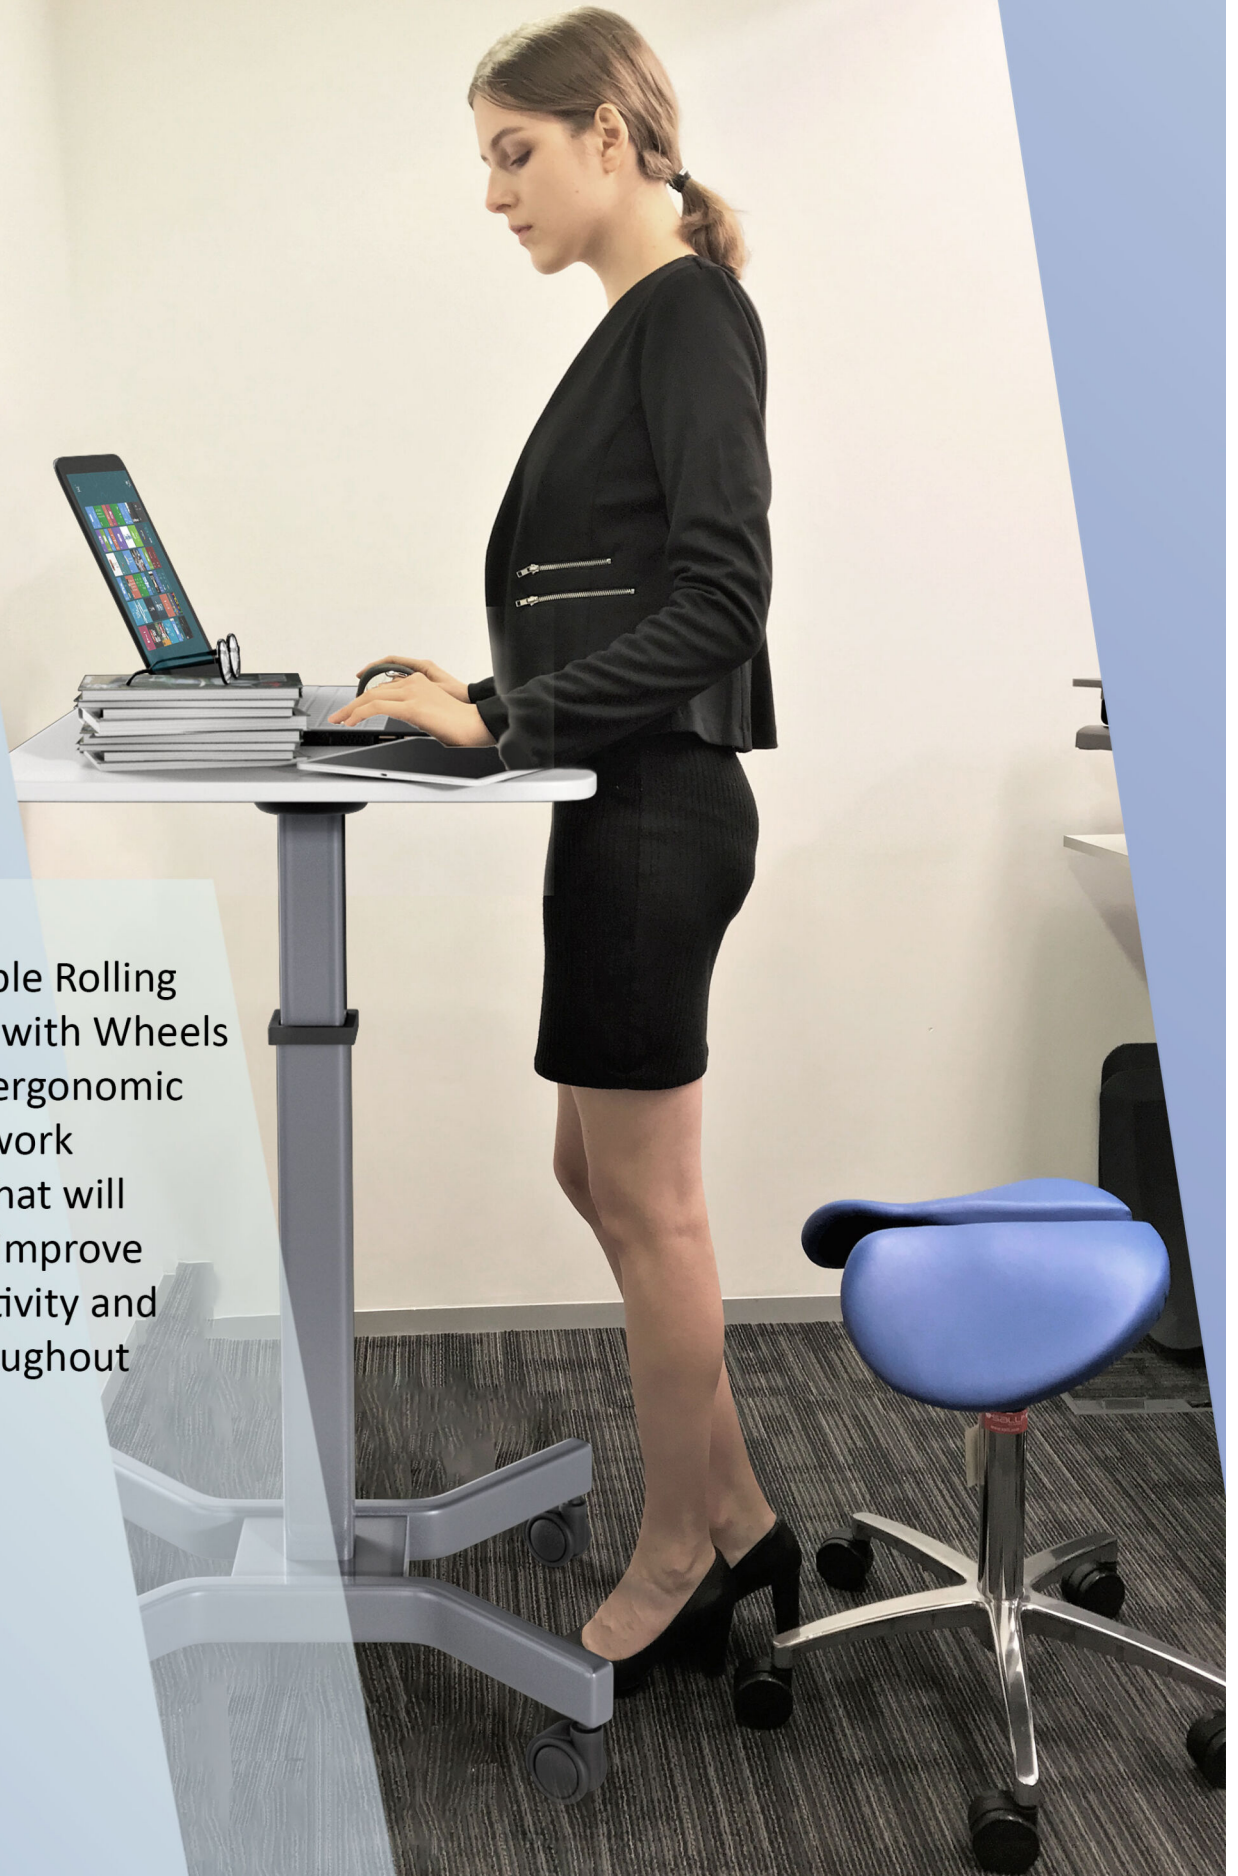

Height Adjustable

(RLPT9)

Sit-Stand Utility Desk

This Adjustable Rolling Laptop Desk with Wheels provides an ergonomic and mobile work experience that will significantly improve your productivity and comfort throughout the day.

The large **27.5" x 19.5"** surface area on our adjustable laptop desk cart provides generous space for a laptop, keyboard, and mouse.

The height of our laptop desk is adjustable from 29.6" to 45.4", with a simple Squeeze of the **Airlift lever**.

Using a combination of high-end steel, aluminum, and eco-friendly particleboard, our mobile laptop desk stand to give you a sleek, modern, and sturdy workspace. It can hold over **88lbs (40 kgs)** in weight

IDEAL HOME OFFICE DESK

Excellent Mobility with Four Wheels: This standing desk for laptop is designed with four 360° rotating casters that enable you to roll this desk to everywhere you like. Not only the home office, moving this desk to the living room, balcony, and changing a place to work can make you more energetic and excited.