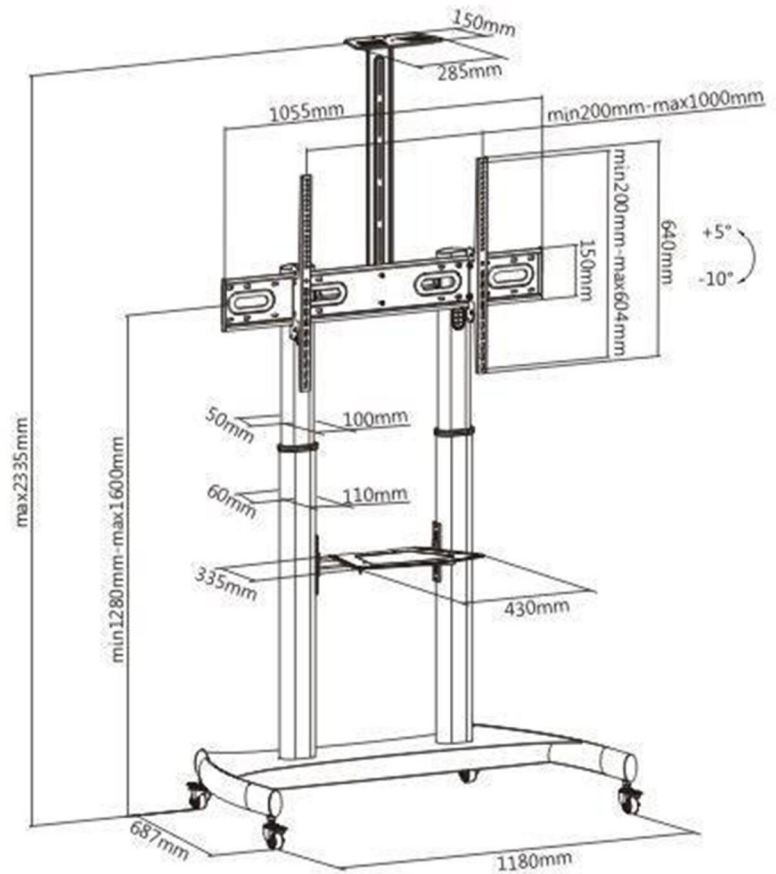

The vertical height adjustment can level the screen to your eye level easily and effortlessly with the quick-release spring lock.

And the internal cable management creates a clean and neat look. What's more, the equipment and material shelf below provides a solid hold for electric equipment and materials.

RKB-L

This Universal TV Stand is created to fit most 55"-100" LED, LCD Plasma Flat Panel Screens

Displays weighing up to 90.kgs.

The Shelves are made for store audio video equipments.The load capacity of the middle shelf is 5kgs (11lbs)

The Video Conference TV Cart comes with an AV equipment tray capable of carrying up to 10 lbs and an extra shelf for a web-cam for Video Conference.

Dimensions

A perfect space saver of TV stand designed for easy installation and trouble free rearrangement (with four preinstalled 3 brake wheels maneuver your cart with ease)!

Our mobile TV stand can become a real theatre at your home and you don't need to make any holes thank to the construction of our TV cart.

Features

- 1 STYLE:** A perfect space saver of TV stand designed for easy installation and trouble free rearrangement (with four preinstalled 3 brake wheels maneuver your cart with ease)! With its minimalist design, this mobile TV stand will add a modern-classic facade to your entertainment set.
- 2 VESA:** The mounting brackets fit 400x400mm (min) - 1000x600mm (max). Measure your TV's VESA pattern before buying TV cart: some older TVs may not be VESA compliant.
- 3 COMPATIBILITY:** This Universal Mobile TV stand with mount supports most 55 - 100 inch TV screens weighing up to 90 (max).
- 4 ACCESSORIES:** AV shelf (10lbs limit) and adjustable video tray for interactive video conferencing.
- 5 TV flat screen height adjustable from 53 to 65 inches (floor to center of your TV). What's more, it has an adjustable middle tray for your laptop, mobile device, or other gadgets.**