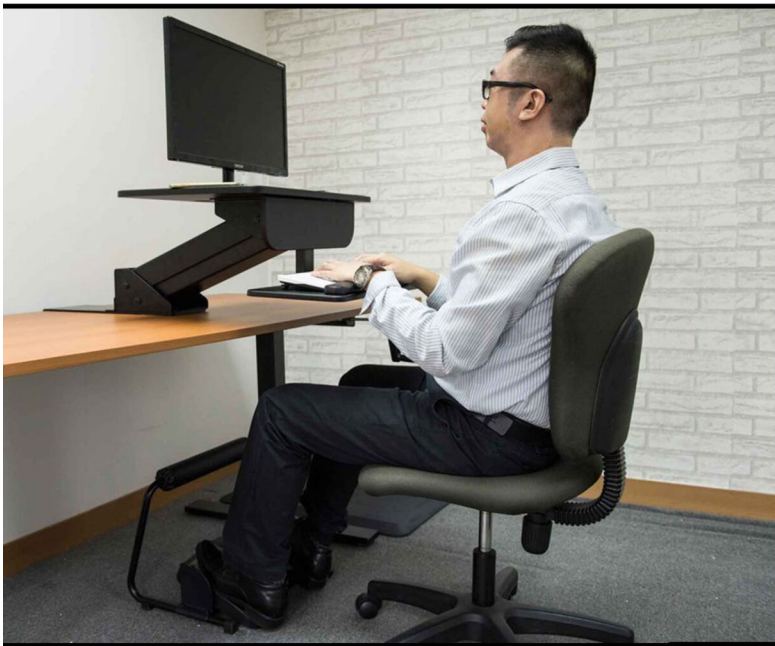

Riser Desk (Pneumatic Gas Lift Desk)

Color: Black

Weight capacity: 13 kg

Height adjustable range: 421.3mm(16.6")

KB platform size: 600mm(23.6")W*221mm(8.7")D

The Riser Desk gas assisted height adjustment system allows the user to stop wherever the most comfortable is for them and helps the unit raise and lower effortlessly when tensioned. Keep a single LCD screen, or I-mac upto 27 inches or Laptop both laptop and screen or 2 screens (provided weight of things kept on desk is less than 13 kg).

The Sit-stand workstation lets you optimize your desk area, and it's easy to integrate it into your current layout by simply setting it on your desk

Height adjustment system allows the user to stop wherever the most comfortable is for them

The sit-stand workstation lets you optimize your desk area, and it's easy to integrate it into your current layout by simply setting it on your desk, tabletop or other stable work surface. The workstation provides lots of space for writing notes or placing accessories on its base and features a large keyboard tray that accommodates your keyboard and mouse, so it's perfect for any business or home office

The Riser Desk is a height adjustable standing desk that can be placed on your existing desktop

Features

1. KeyBoard tray is positioned below table by 80mm(3.15")
2. Total weight capacity: 13 kg
3. Comfort wrist rest attachment on KB platform.
4. Weight capacity: 13 kgs (28.6 lbs).
5. Woodtop platform size: 600mm(23.6")W x 400mm(15.74")D.
6. KB platform size: 600mm(23.6")W x 221mm(8.7")D.
7. Height adjustable range: 421.3mm(16.6").