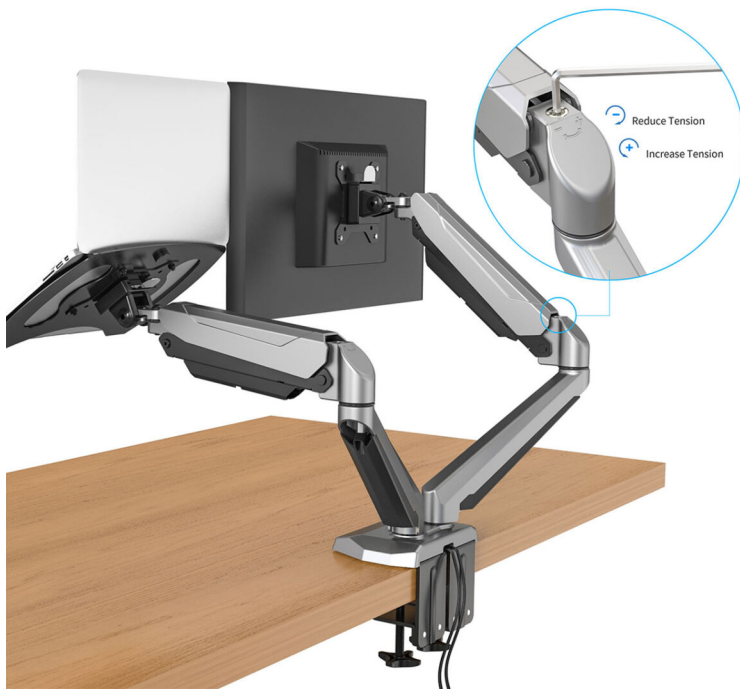

Description

This 2-in-1 computer and laptop mount can be flexible to adjust the height, length, and angle. No matter how you sit or stand, it can always adjust the most suitable position for you. high strength durable aluminum alloy holds up to 17.6lbs.

Gas Spring Monitor and Laptop Mount

Dual-Monitor Setup

Integrate your laptop display to provide enhanced productivity. The tray lets you adjust the height of your laptop, so that it's in line with your monitor, giving you the same functionality as a dual-monitor setup without having to purchase a second monitor

Free to Movement

Adjust your monitors to the perfect spot, and easily share your monitors with your colleagues when needed. Two independent pivots and arms provide adaptability to meet various needs, such as back-to-back, both side-by-side, & top-and-bottom configurations.

Specification:-

- Screen Size: 13"-27"
- Load: 8kg/17.6lbs
- Tilt: -85°~+90°
- Swivel: 180°
- Rotation: 360°
- Vesa: 75/100mm
- Color: Silver/Black

C-Clamp Base

Heavy-duty "C" clamp integrated double lock ensures stable mounting onto the desk.