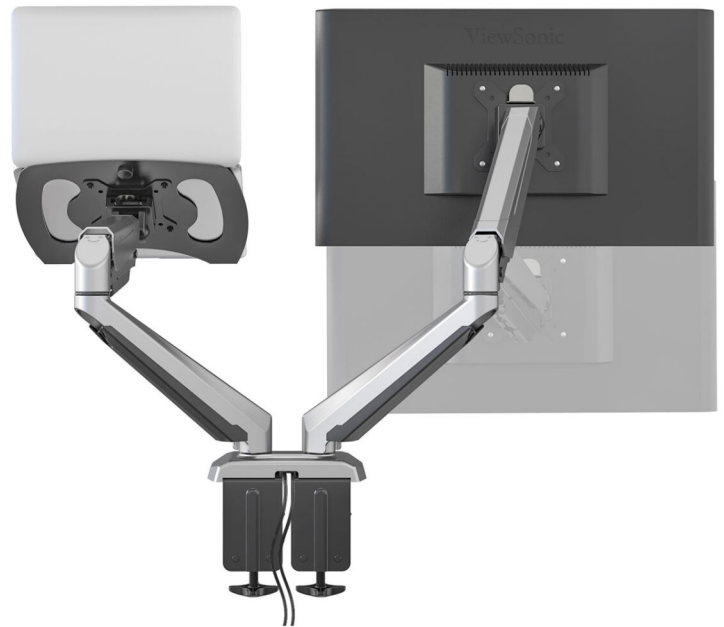

Description

This 2-in-1 computer and laptop mount can be flexible to adjust the height, length, and angle. No matter how you sit or stand, it can always adjust the most suitable position for you. high strength durable aluminum alloy holds up to 17.6lbs.

Gas Spring Monitor and Laptop Mount

Dual-Monitor Setup

Integrate your laptop display to provide enhanced productivity. The tray lets you adjust the height of your laptop, so that it's in line with your monitor, giving you the same functionality as a dual-monitor setup without having to purchase a second monitor

Free to Movement

Adjust your monitors to the perfect spot, and easily share your monitors with your colleagues when needed. Two independent pivots and arms provide adaptability to meet various needs, such as back-to-back, both side-by-side, & top-and-bottom configurations.

Specification:-

- Screen Size: 13"-27"
- Load: 8kg/17.6lbs
- Tilt: -85°~+90°
- Swivel: 180°
- Rotation: 360°
- Vesa: 75/100mm
- Color: Silver/Black

C-Clamp Base

Heavy-duty "C" clamp integrated double lock ensures stable mounting onto the desk.