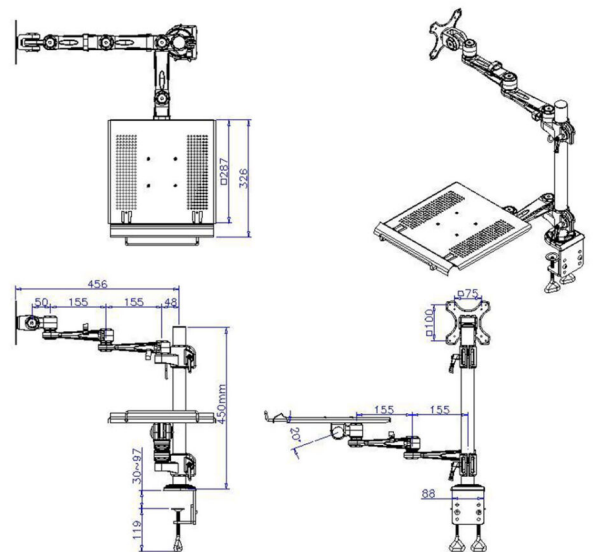

Fully Adjustable Computer Monitor and Laptop Desk Mount

Can mount to a desktop up to 7 cm thick. The platform can tilt up to 20 degrees and comes with anti-slip pads, Die-casting aluminum two-step arm. Meets with VESA 75*75 or 100*100mm. The height of the LCD monitor arm and laptop arms is adjustable.

This Gas Spring monitor and laptop mount is applicable to 17-27 inches monitor up to 19.8lbs with VESA Standard interfaces (100x100mm / 75x75mm) such as Dell, Samsung, HP, BenQ, AOC, Acer, LG, ASUS and 10-17 inches laptop/notebook. Mon. Holds both a single monitor (up to 27" and 10 kg) and a laptop (up to 5 kg) to conveniently clear desk space and to increase your productivity

Allow adjust the monitor and laptop to the most comfortable position, helping reduce strain on your neck and shoulder, organize your workspace and improve your work efficiency

Features

1. Optimal placement of the screen may help reduce eye, neck, and back pain. Increase your productivity by taking advantage of dual screens, which reduces the need to switch screens for different applications.
2. Made from High-quality aluminum materials. Each arm can carry up to 22 (10 kg) lbs of load. The laptop tray can be installed easily or uninstall the tray for dual monitors.
3. Heavy-duty "C" clamp integrated double lock ensures stable mounting onto the desk. The clamp mounts on desks or tables with a thickness of a maximum of 4 inches. The pole and extension arms have cable management feature to organize wires and cables.