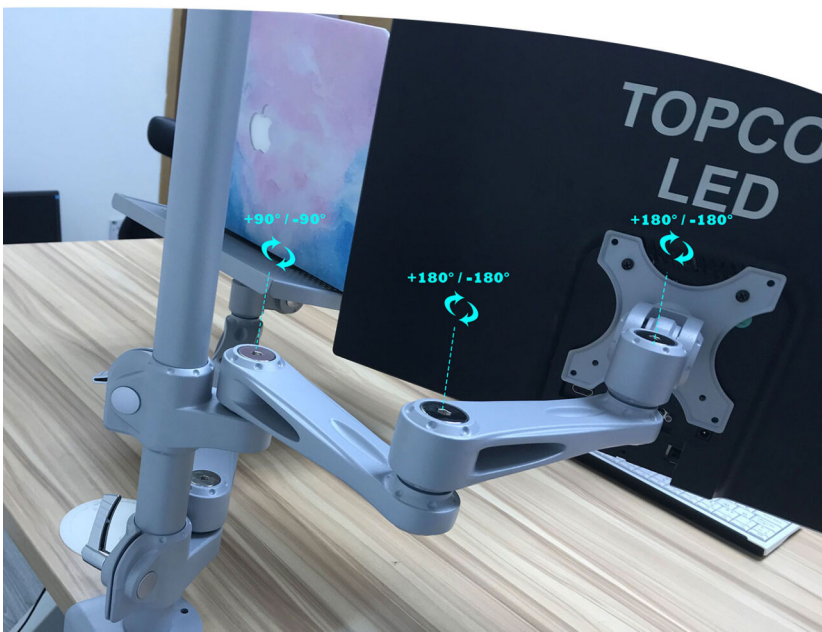

Fully Adjustable Computer Monitor and Laptop Desk Mount

Can mount to a desktop up to 7 cm thick. The platform can tilt up to 20 degrees and comes with anti-slip pads, Die-casting aluminum two-step arm. Meets with VESA 75*75 or 100*100mm. The height of the LCD monitor arm and laptop arms is adjustable.

Advanced design in appearance and function, and nature aluminium light silver with Black make it looks very fashionable and clean. The arm has a cable management feature to organize wires and cables fit neatly behind.

This Gas Spring monitor and laptop mount is applicable to 17-27 inches monitor up to 19.8lbs with VESA Standard interfaces (100x100mm / 75x75mm) such as Dell, Samsung, HP, BenQ, AOC, Acer, LG, ASUS and 10-17 inches laptop/notebook. Mon. Holds both a single monitor (up to 27" and 10 kg) and a laptop (up to 5 kg) to conveniently clear desk space and to increase your productivity

Allow adjust the monitor and laptop to the most comfortable position, helping reduce strain on your neck and shoulder, organize your workspace and improve your work efficiency

Features

1. Optimal placement of the screen may help reduce eye, neck, and back pain. Increase your productivity by taking advantage of dual screens, which reduces the need to switch screens for different applications.
2. Made from High-quality aluminum materials. Each arm can carry up to 22 (10 kg) lbs of load. The laptop tray can be installed easily or uninstall the tray for dual monitors.
3. Heavy-duty "C" clamp integrated double lock ensures stable mounting onto the desk. The clamp mounts on desks or tables with a thickness of a maximum of 4 inches. The pole and extension arms have cable management feature to organize wires and cables.