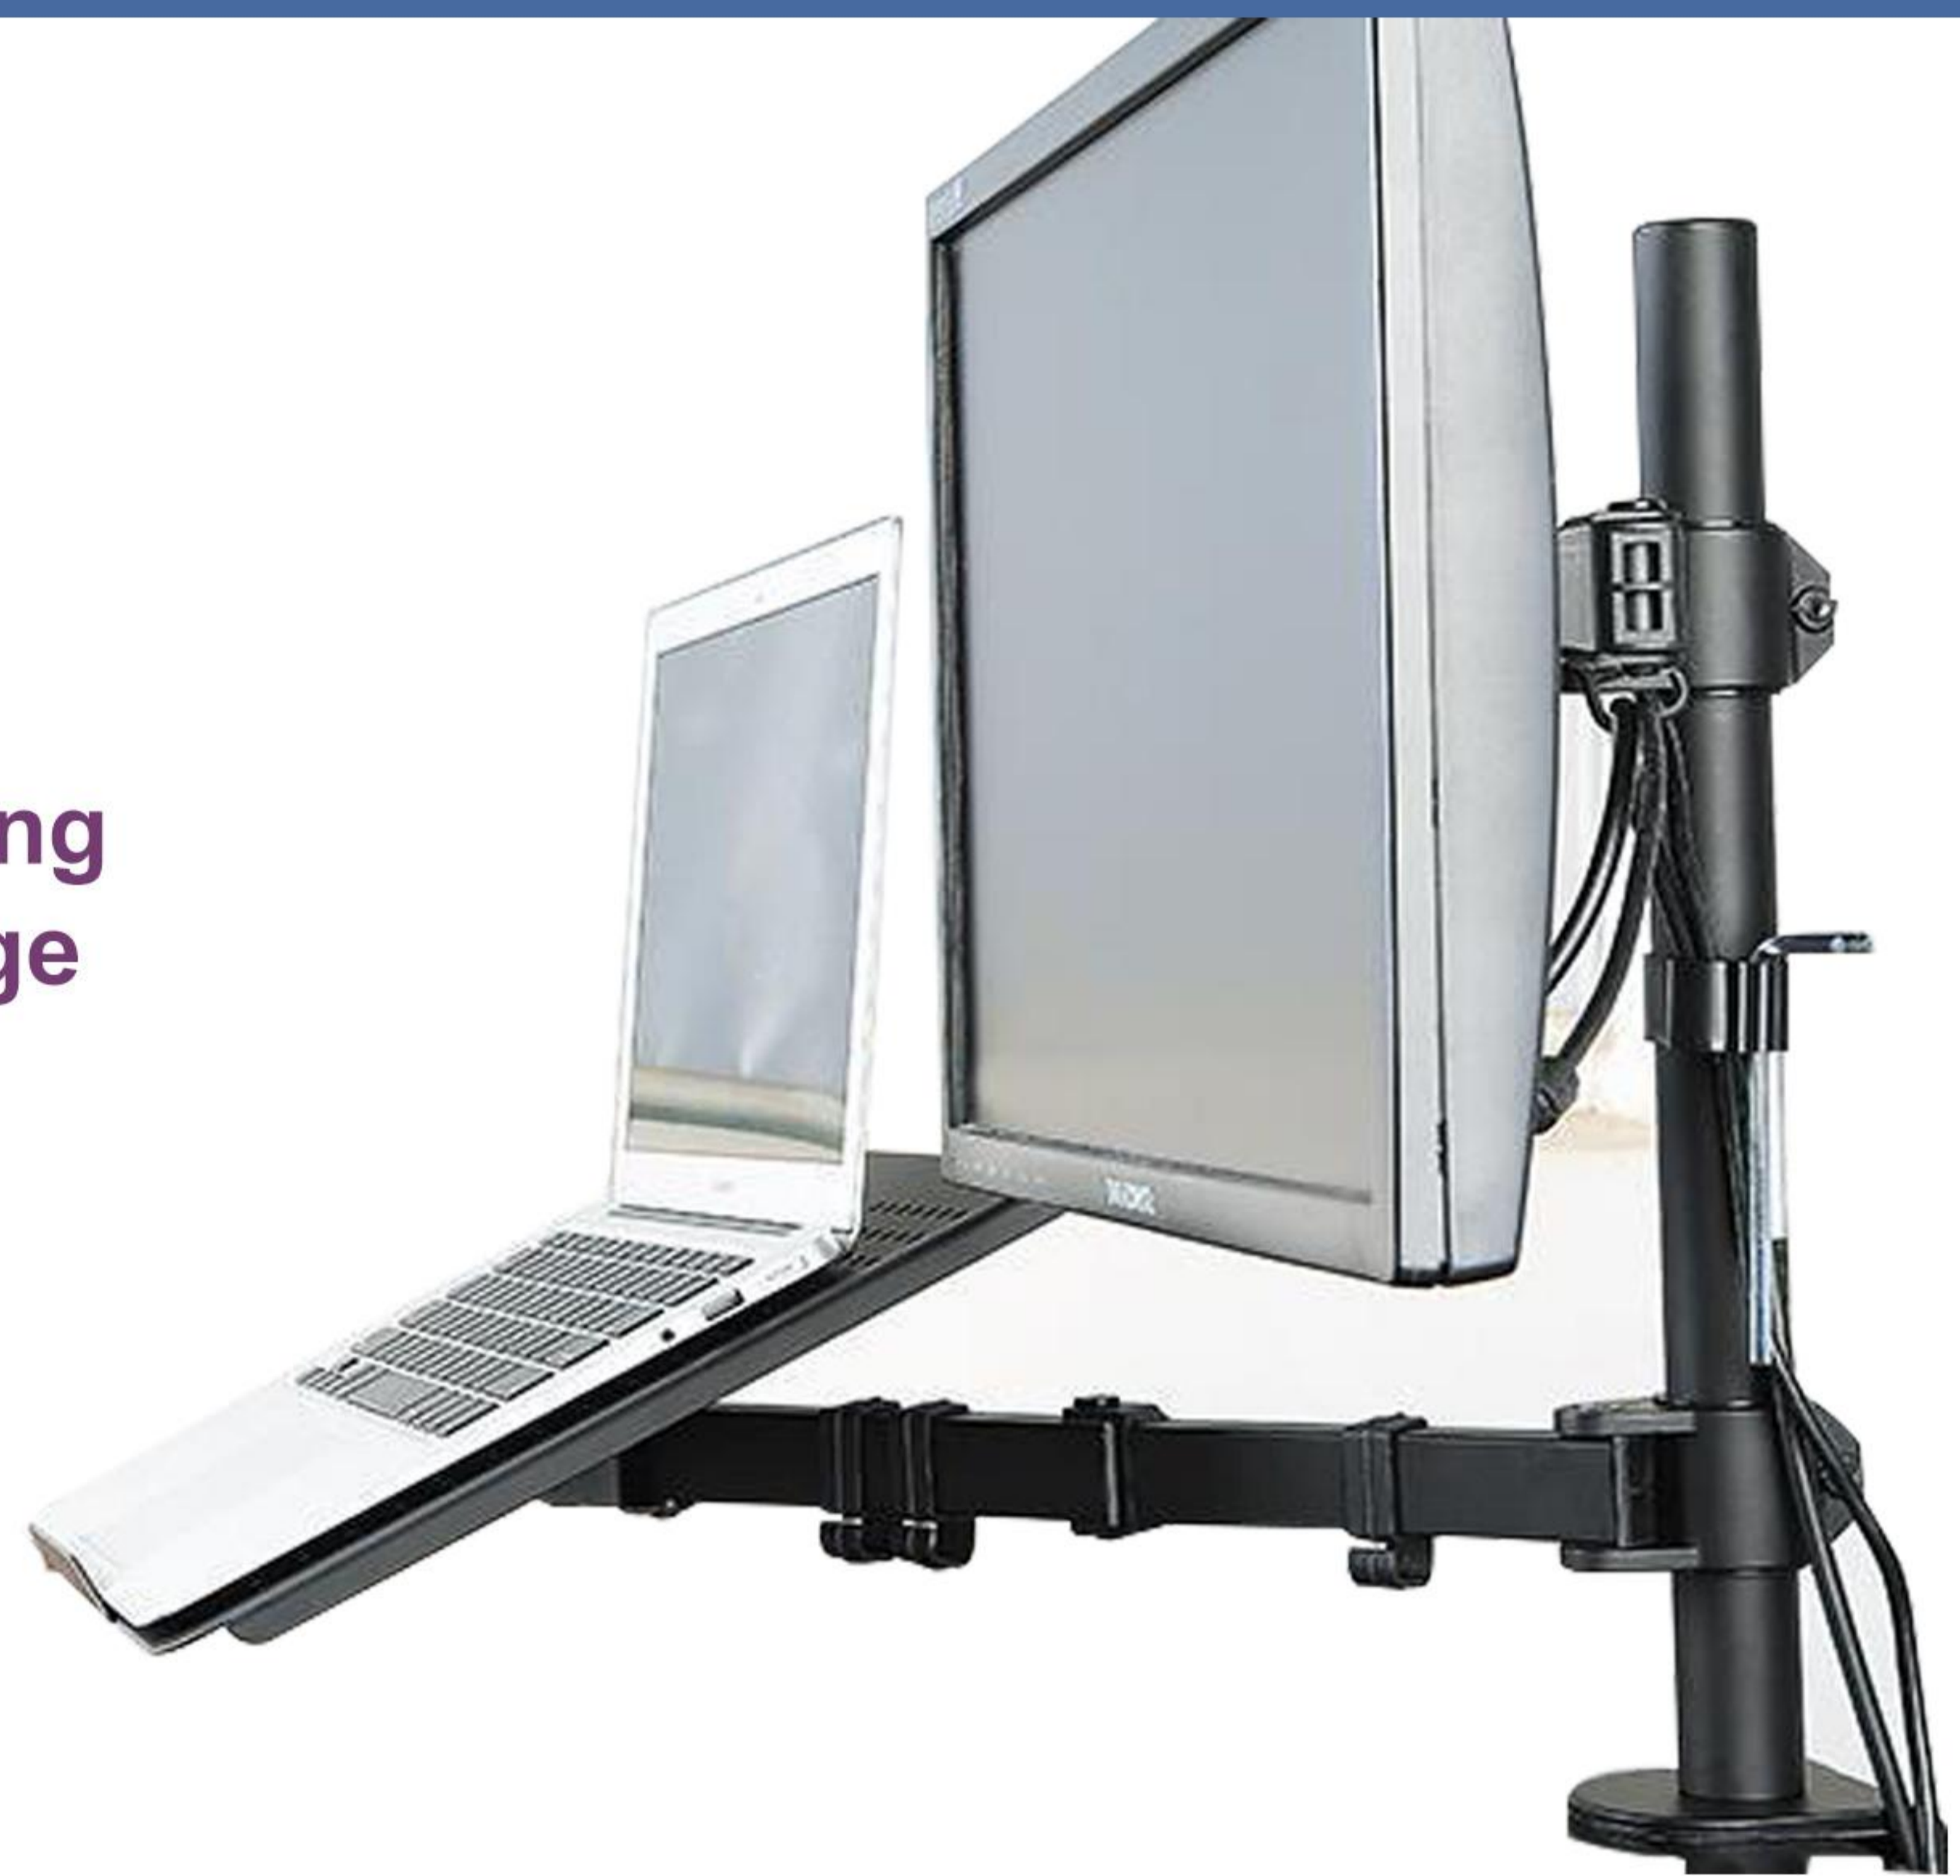

Integrated with removable VESA plate for easy installation

Integrated cable management to organize messy cords.

Wide selection for different monitor quantity to meet most applications.

With "3 in 1" Mounting kits.
 1) C-clamp installation
 2) Existing grommet hole installation.
 3) Self-drilled grommet hole installation.

Holds both a single monitor (up to 27" and 10 kg) and a laptop (up to 5 kg).

Concealed wiring design, keeping your desk tidy and clean, storage slot for Allen keys

Fully Adjustable Black Single Computer Monitor and Desk Combo Stand.

Features

- Holds both a single monitor (up to 27" and 10 kg) and a laptop (up to 5 kg) to conveniently clear desk space and to increase your productivity.
- Single monitor mount fits most flat screens with VESA sizes of 75x75 mm or 100x100 mm, VESA plate is quick fit and detachable for easy installation, laptop tray holds most laptops with VESA size of 100x100 mm, its venting holes help to keep your laptop cool.
- Featuring 360 swivel and 360 rotation for superb flexibility, laptop arm extending up to 400 mm in length while monitor arm up to 248 mm, height adjustable for optimum viewing angle along the 450 mm high pole.
- Its 2 methods of installations: 1. Desk clamp: heavy-duty 'C' clamp gives supreme stability, keeping your screen fixed firmly and safely in place, 2. Grommet base install.
- Concealed wiring design, keeping your desk tidy and clean, storage slot for Allen keys. Comes complete with instructions plus all fixtures and fittings needed for simple installation.