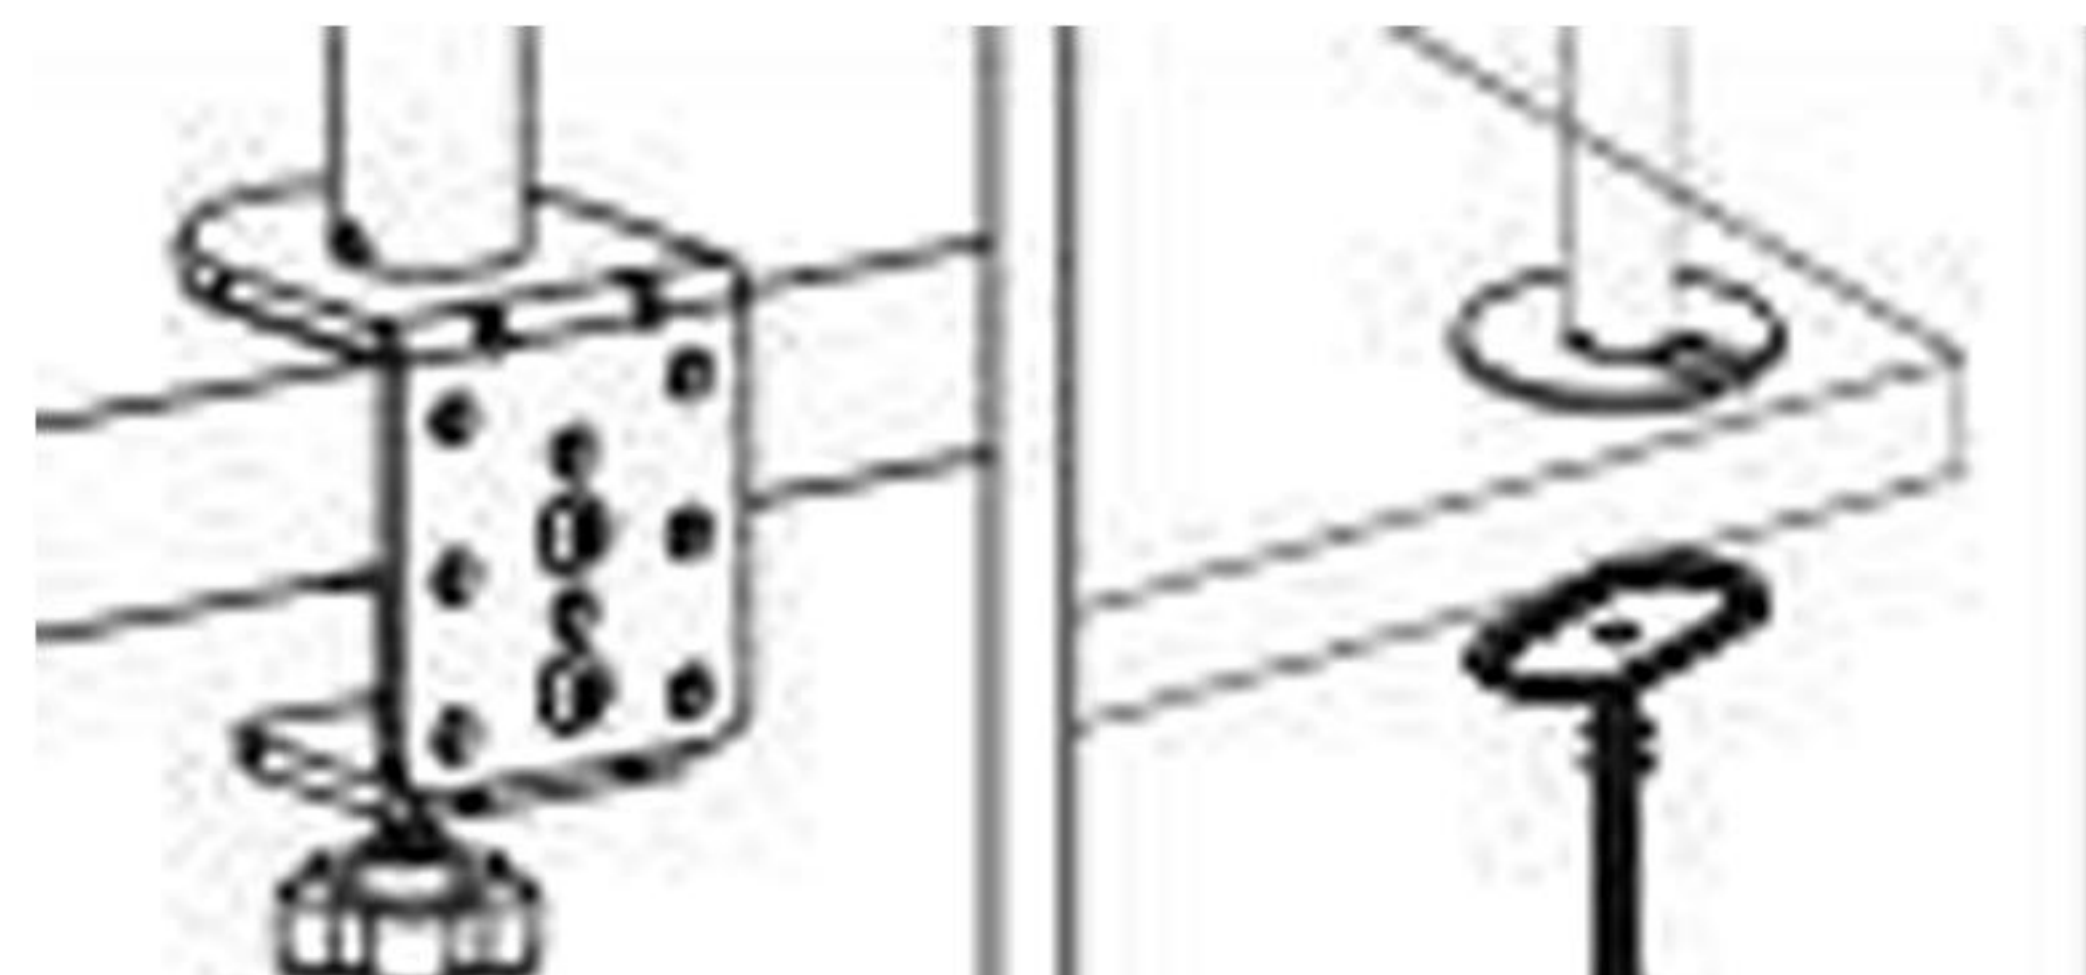

Integrated with removable VESA plate for easy installation

Integrated cable management to organize messy cords.

Wide selection for different monitor quantity to meet most applications.

With "3 in 1" Mounting kits.
 1) C-clamp installation
 2) Existing grommet hole installation.
 3) Self-drilled grommet hole installation.

Holds both a single monitor (up to 27" and 10 kg) and a laptop (up to 5 kg).

Concealed wiring design, keeping your desk tidy and clean, storage slot for Allen keys

Fully Adjustable Black Single Computer Monitor and Desk Combo Stand.

Features

- Holds both a single monitor (up to 27" and 10 kg) and a laptop (up to 5 kg) to conveniently clear desk space and to increase your productivity.
- Single monitor mount fits most flat screens with VESA sizes of 75x75 mm or 100x100 mm, VESA plate is quick fit and detachable for easy installation, laptop tray holds most laptops with VESA size of 100x100 mm, its venting holes help to keep your laptop cool.
- Featuring 360 swivel and 360 rotation for superb flexibility, laptop arm extending up to 400 mm in length while monitor arm up to 248 mm, height adjustable for optimum viewing angle along the 450 mm high pole.
- Its 2 methods of installations: 1. Desk clamp: heavy-duty 'C' clamp gives supreme stability, keeping your screen fixed firmly and safely in place, 2. Grommet base install.
- Concealed wiring design, keeping your desk tidy and clean, storage slot for Allen keys. Comes complete with instructions plus all fixtures and fittings needed for simple installation.