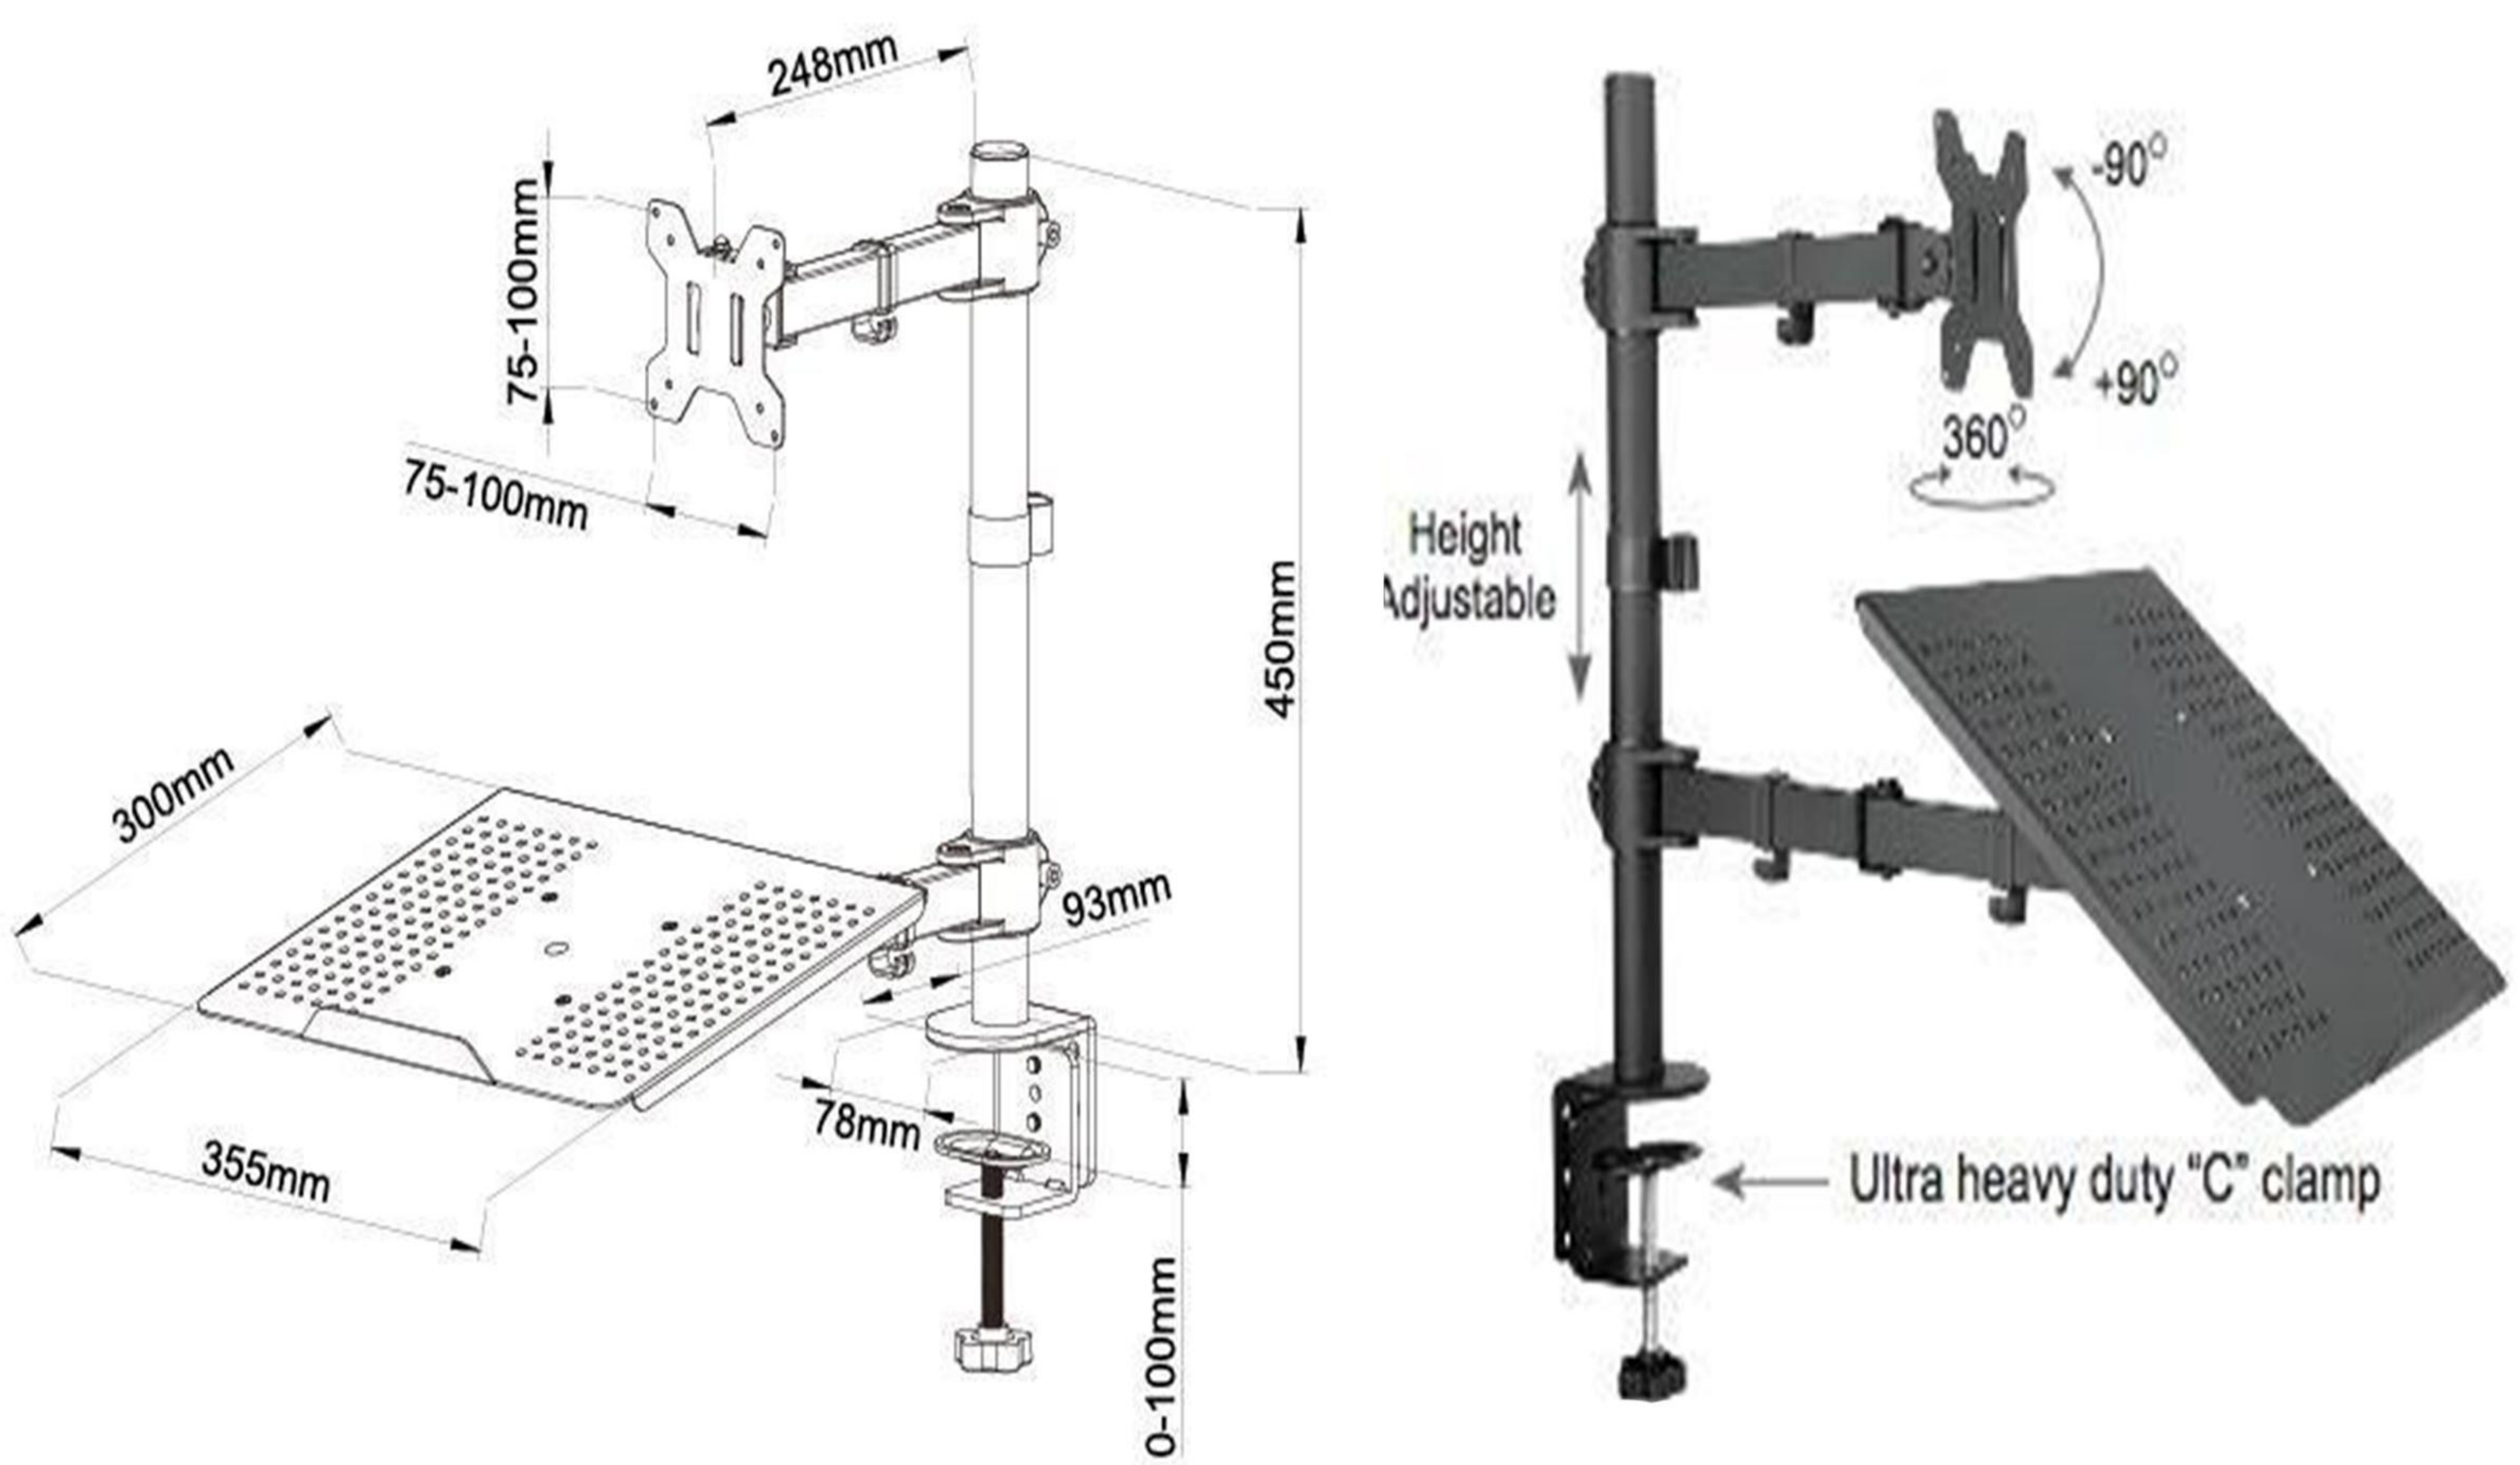

Integrated with removable VESA plate for easy installation

Integrated cable management to organize messy cords.

Wide selection for different monitor quantity to meet most applications.

With "3 in 1" Mounting kits.
 1) C-clamp installation
 2) Existing grommet hole installation.
 3) Self-drilled grommet hole installation.

Holds both a single monitor (up to 27" and 10 kg) and a laptop (up to 5 kg).

Concealed wiring design, keeping your desk tidy and clean, storage slot for Allen keys

Fully Adjustable Black Single Computer Monitor and Desk Combo Stand.

Features

- Holds both a single monitor (up to 27" and 10 kg) and a laptop (up to 5 kg) to conveniently clear desk space and to increase your productivity.
- Single monitor mount fits most flat screens with VESA sizes of 75x75 mm or 100x100 mm, VESA plate is quick fit and detachable for easy installation, laptop tray holds most laptops with VESA size of 100x100 mm, its venting holes help to keep your laptop cool.
- Featuring 360 swivel and 360 rotation for superb flexibility, laptop arm extending up to 400 mm in length while monitor arm up to 248 mm, height adjustable for optimum viewing angle along the 450 mm high pole.
- Its 2 methods of installations: 1. Desk clamp: heavy-duty 'C' clamp gives supreme stability, keeping your screen fixed firmly and safely in place, 2. Grommet base install.
- Concealed wiring design, keeping your desk tidy and clean, storage slot for Allen keys. Comes complete with instructions plus all fixtures and fittings needed for simple installation.