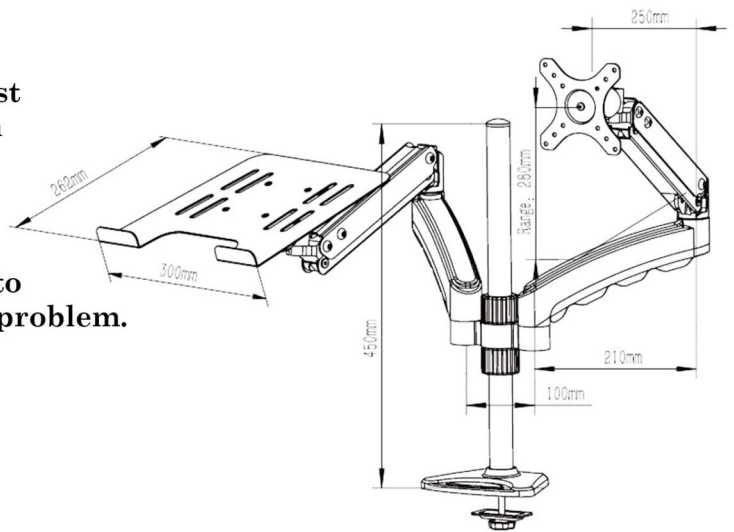

Gas Spring Monitor and Laptop Desk Mount

Create an efficient workspace ,
and say goodbye to neck, back, and shoulder pain
with this monitor mount. Heavy duty steel and
aluminum construction can hold single 32" monitor.
Height adjustable, full motion design lets you work
in a more comfortable ergonomic position. Quickly
tilt, swivel, and rotate your screens as needed while
you work.

This Gas Spring monitor and laptop mount is applicable to 17-27 inches monitor up to 19.8lbs with VESA Standard interfaces (100x100mm / 75x75mm) such as Dell, Samsung, HP, BenQ, AOC, Acer, LG, ASUS and 10-17 inches laptop/notebook. Mon. Holds both a single monitor (up to 27" and 10 kg) and a laptop (up to 5 kg) to conveniently clear desk space and to increase your productivity

Allow adjust the monitor and laptop to the most comfortable position, helping reduce strain on your neck and shoulder, organize your workspace and improve your work efficiency

Features

1. This Gas Spring monitor and laptop mount is applicable to 17-27 inches monitor up to 19.8lbs with VESA Standard interfaces (100x100mm / 75x75mm) such as Dell, Samsung, HP, BenQ, AOC, Acer, LG, ASUS and 10-17 inches laptop/notebook. Mon. Holds both a single monitor (up to 27" and 10 kg) and a laptop (up to 5 kg) to conveniently clear desk space and to increase your productivity
2. Allow Adjust the monitor and laptop to the most comfortable position, helping reduce strain on your neck and shoulder, organize your workspace and improve your work efficiency.
3. Made of heavy-duty and premium aluminium to guarantee the sturdy and stable, no dropping problem.