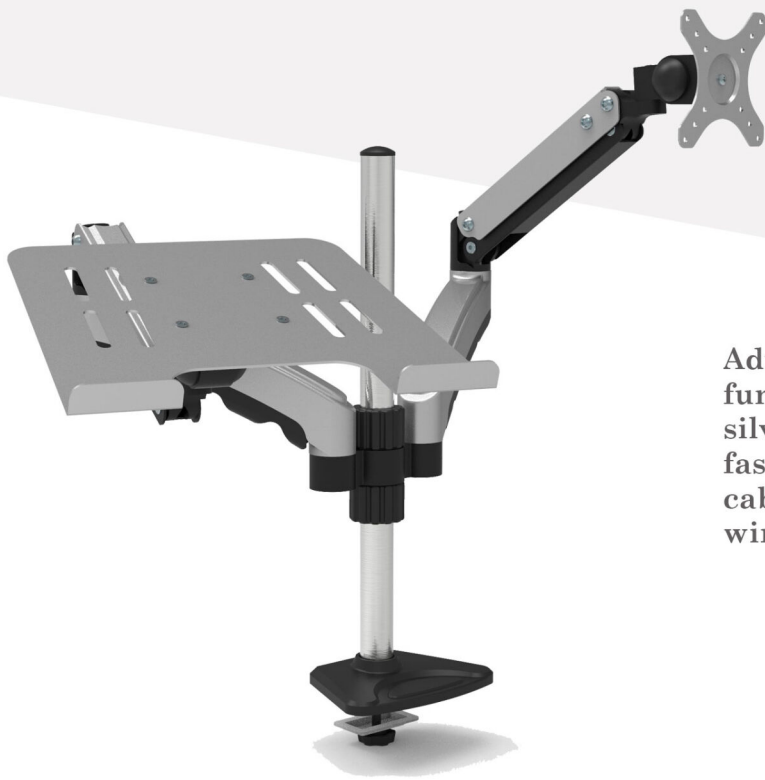

Gas Spring Monitor and Laptop Desk Mount

Create an efficient workspace ,
and say goodbye to neck, back, and shoulder pain
with this monitor mount. Heavy duty steel and
aluminum construction can hold single 32" monitor.
Height adjustable, full motion design lets you work
in a more comfortable ergonomic position. Quickly
tilt, swivel, and rotate your screens as needed while
you work.

Advanced design in appearance and function, and nature aluminium light silver with Black make it looks very fashionable and clean. The arm has a cable management feature to organize wires and cables fit neatly behind.

This Gas Spring monitor and laptop mount is applicable to 17-27 inches monitor up to 19.8lbs with VESA Standard interfaces (100x100mm / 75x75mm) such as Dell, Samsung, HP, BenQ, AOC, Acer, LG, ASUS and 10-17 inches laptop/notebook. Mon. Holds both a single monitor (up to 27" and 10 kg) and a laptop (up to 5 kg) to conveniently clear desk space and to increase your productivity

Allow adjust the monitor and laptop to the most comfortable position, helping reduce strain on your neck and shoulder, organize your workspace and improve your work efficiency

Features

1. This Gas Spring monitor and laptop mount is applicable to 17-27 inches monitor up to 19.8lbs with VESA Standard interfaces (100x100mm / 75x75mm) such as Dell, Samsung, HP, BenQ, AOC, Acer, LG, ASUS and 10-17 inches laptop/notebook. Mon. Holds both a single monitor (up to 27" and 10 kg) and a laptop (up to 5 kg) to conveniently clear desk space and to increase your productivity
2. Allow Adjust the monitor and laptop to the most comfortable position, helping reduce strain on your neck and shoulder, organize your workspace and improve your work efficiency.
3. Made of heavy-duty and premium aluminium to guarantee the sturdy and stable, no dropping problem.