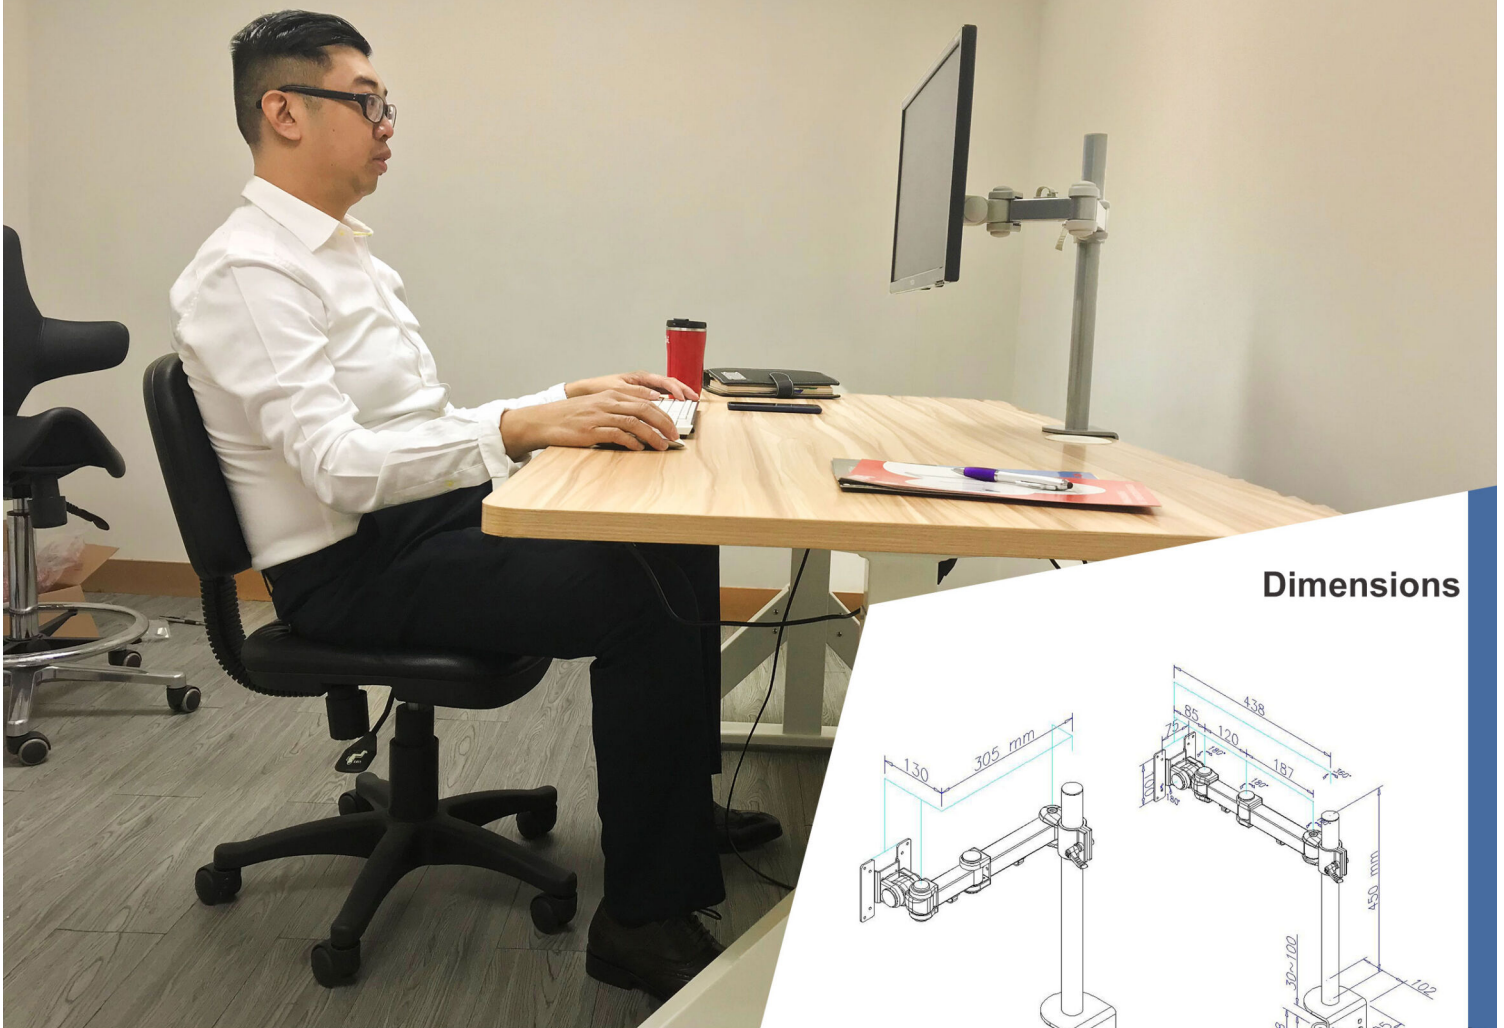

**Our single monitor mount can fit screens up to 27". Monitor can be positioned in portrait or landscape positions.**

**Adjustable arm's rotate 360° swivel, 360° rotation and 15° tilt. With height adjustment along the center pole.**

**SINGLE MONITOR DESK MOUNT (RC1S)**

**Clear Ample of space on your desktop for your keyboard, laptops or others items.**

## Dimensions

1920-01 2013/07/19

## FEATURES

- COMPATIBILITY:** Our single monitor mount can fit one screens 13" to 27" in size and 18 lbs in weight, each with 75x75mm or 100x100mm backside mounting screw holes.
- FULL ARTICULATION:** Adjustable arm's rotate 360° swivel, 360° rotation and 15° tilt. With height adjustment along the center pole. Monitor can be positioned in portrait or landscape positions.
- DESK CLAMP:** Mounts to the back of any desk (up to 4" thick) via a heavy-duty C-clamp or optional grommet mounting mechanism.
- CABLE MANAGEMENT:** Allows you to keep your power and AV cables super organized with detachable cable clips on the arms and center pole.
- EASY INSTALLATION:** Mounting your monitors is a very simple process with the detachable VESA bracket plates. We provide the necessary tools, manuals, and hardware for easy assembly.