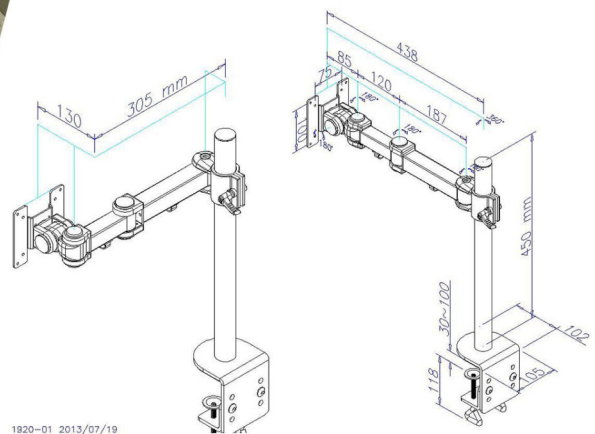

**Our single monitor mount can fit screens up to 27". Monitor can be positioned in portrait or landscape positions.**

**Adjustable arm's rotate 360° swivel, 360° rotation and 15° tilt. With height adjustment along the center pole.**

**SINGLE MONITOR DESK MOUNT (RC1S)**

**Clear Ample of space on your desktop for your keyboard, laptops or others items.**

## Dimensions

1920-01 2013/07/19

## FEATURES

- COMPATIBILITY:** Our single monitor mount can fit one screens 13" to 27" in size and 18 lbs in weight, each with 75x75mm or 100x100mm backside mounting screw holes.
- FULL ARTICULATION:** Adjustable arm's rotate 360° swivel, 360° rotation and 15° tilt. With height adjustment along the center pole. Monitor can be positioned in portrait or landscape positions.
- DESK CLAMP:** Mounts to the back of any desk (up to 4" thick) via a heavy-duty C-clamp or optional grommet mounting mechanism.
- CABLE MANAGEMENT:** Allows you to keep your power and AV cables super organized with detachable cable clips on the arms and center pole.
- EASY INSTALLATION:** Mounting your monitors is a very simple process with the detachable VESA bracket plates. We provide the necessary tools, manuals, and hardware for easy assembly.