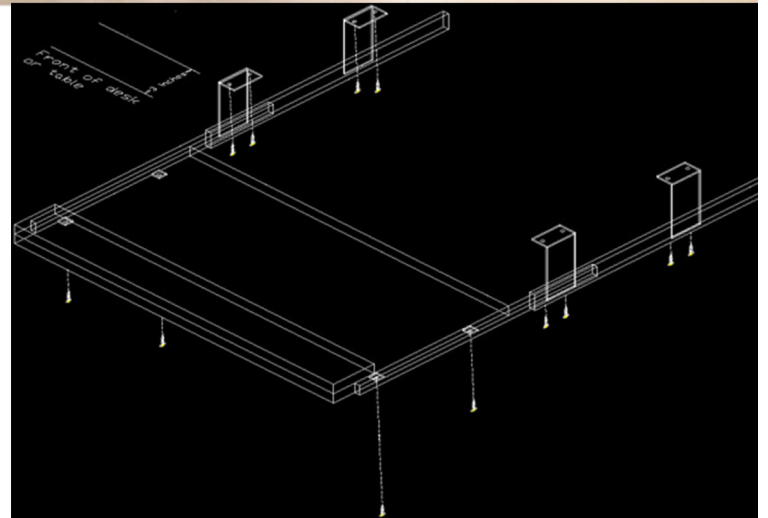

## Pull-out Keyboard Tray with Wrist Rest R46

**Material:** Made from MDF and covered with black textured PVC material

The Premium Extra Wide Keyboard Tray comes with an extra wide platform to accommodate a mouse. Includes padded wrist rest -Drawer slides lock in fully extended position-prevents keyboard moving during use. Drawer slides finished in black zinc chromate. Mounts underneath most work surfaces. Padded palm rest.

## Features

1. Extra Wide Keyboard Tray
2. Material: Made from MDF and covered with black textured PVC material
3. Comes with an extra wide platform to accommodate a mouse.
4. Dimensions: 74 x 28 x 3cm.
5. Padded palm rest.
6. Drawer slides finished in black zinc chromate.
7. Drawer slides lock in fully extended position-prevents keyboard moving during use.
8. Weight:  $\approx$ 3.540kg.