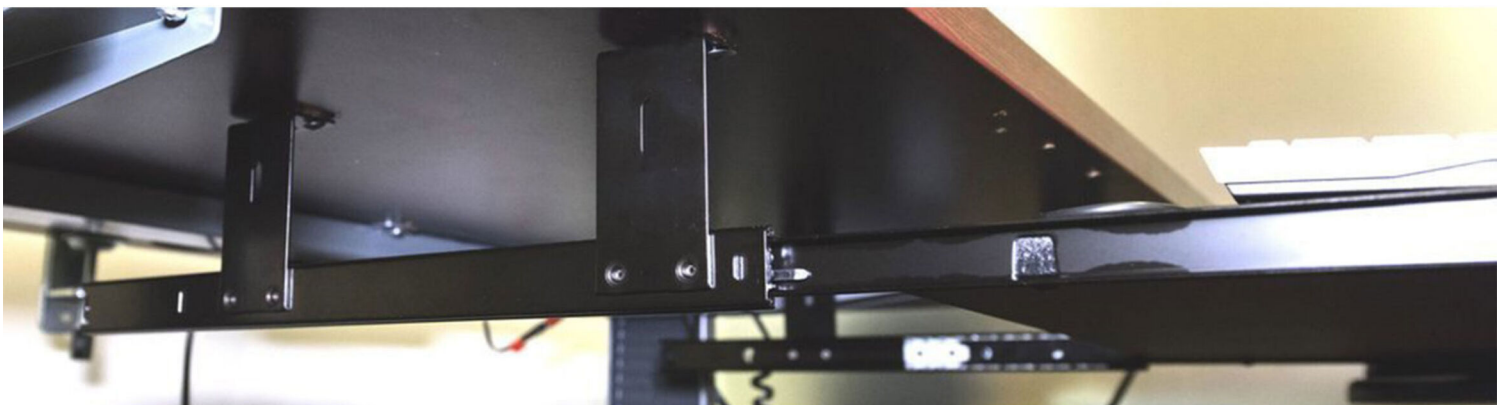

Desk Slide Keyboard Tray & Rotating Mouse Platform

R36

This easy-to-use and easy-to-install Drawer Slide Keyboard Tray with mouse pad tray will add comfort and ease to your home or office. Mouse pad tray swivels out from bottom of keyboard tray making storage a cinch! Keyboard tray and mouse platform made from MDF and covered with black textured PVC material.

This easy-to-use and easy-to-install Drawer Slide Keyboard Tray with mouse pad tray will add comfort and ease to your home or office. Mouse pad tray swivels out from bottom of keyboard tray making storage a cinch

Padded palm rest drawer slides, then locks in fully extended position to prevent keyboard tray from moving while in use. Drawer slides finished in **black zinc chromate**. Mounts underneath most work surfaces. Mounting hardware and instructions included CARB-P2 Compliant.