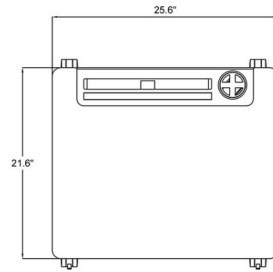

**The height of the workstation can be adjusted freely along the pole for sitting and standing. Cart height adjusts from 76cm to 113.5cm to keep you comfortable, vertical height various angles for your computer**

## Specifications

1. Material: High-Density board, Aluminum Alloy Bracket
2. Width: 55cm
3. Length: 65cm
4. Product Size: 65\*55\*(76-113.5) cm
5. Gross weight: 16 kgs

## Dimensions