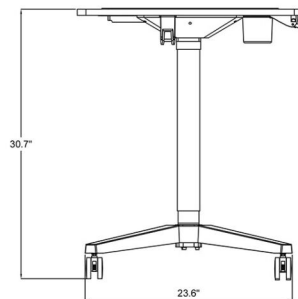

**The height of the workstation can be adjusted freely along the pole for sitting and standing. Cart height adjusts from 76cm to 113.5cm to keep you comfortable, vertical height various angles for your computer**

## Specifications

1. Material: High-Density board, Aluminum Alloy Bracket
2. Width: 55cm
3. Length: 65cm
4. Product Size: 65\*55\*(76-113.5) cm
5. Gross weight: 16 kgs

## Dimensions