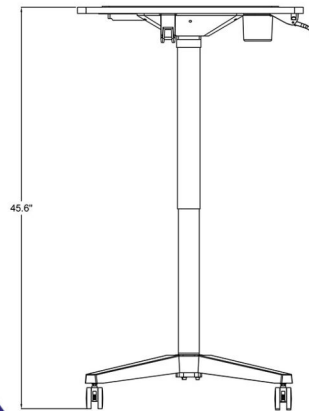

**The height of the workstation can be adjusted freely along the pole for sitting and standing. Cart height adjusts from 76cm to 113.5cm to keep you comfortable, vertical height various angles for your computer**

## Specifications

1. Material: High-Density board, Aluminum Alloy Bracket
2. Width: 55cm
3. Length: 65cm
4. Product Size: 65\*55\*(76-113.5) cm
5. Gross weight: 16 kgs

## Dimensions