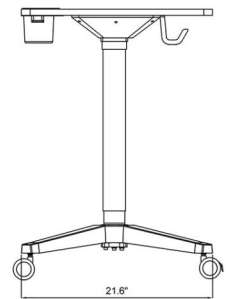

**The height of the workstation can be adjusted freely along the pole for sitting and standing. Cart height adjusts from 76cm to 113.5cm to keep you comfortable, vertical height various angles for your computer**

## Specifications

1. Material: High-Density board, Aluminum Alloy Bracket
2. Width: 55cm
3. Length: 65cm
4. Product Size: 65\*55\*(76-113.5) cm
5. Gross weight: 16 kgs

## Dimensions