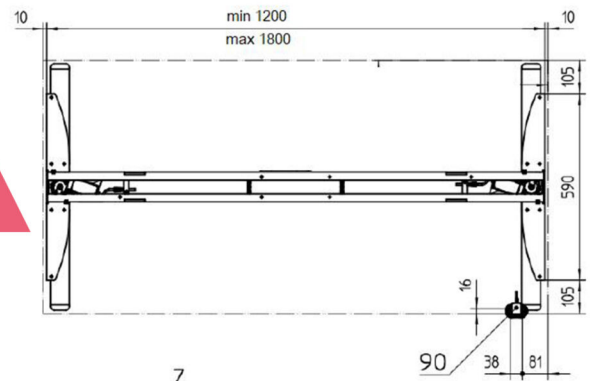

Color: Maple

1. length 55.1"/1400 mm  
width 27.5"/700 mm

## Specifications

- ◆ Frame Dimensions: D 600 - 800mm x W 1000 - 2000mm
- ◆ Lift Capacity: 100kgs
- ◆ Adjustable Range: 720-1220mm
- ◆ Column Dimension RE: 90/85m
- ◆ Stroke: 500mm
- ◆ Power Consumption: in operation 118W Standby <0.3W
- ◆ Noise Level: < 50 dB
- ◆ Speed: 38mm/s