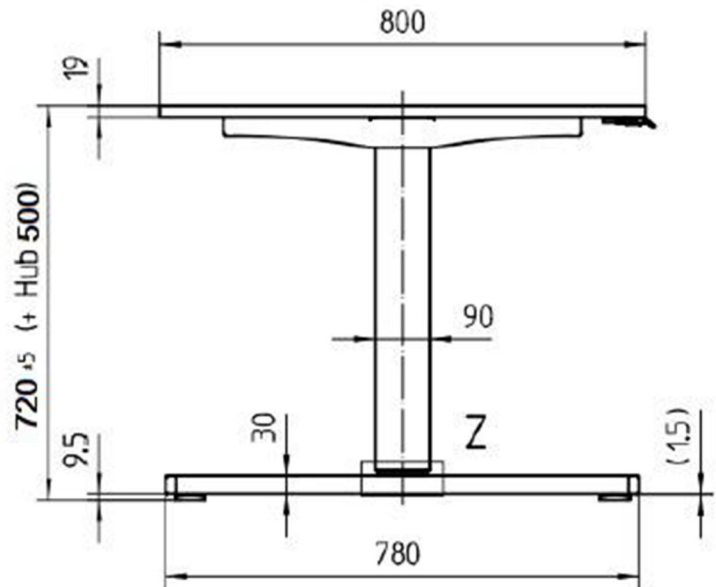

Color: Maple

1. length 55.1"/1400 mm  
width 27.5"/700 mm

## Specifications

- ◆ Frame Dimensions: D 600 - 800mm x W 1000 - 2000mm
- ◆ Lift Capacity: 100kgs
- ◆ Adjustable Range: 720-1220mm
- ◆ Column Dimension RE: 90/85m
- ◆ Stroke: 500mm
- ◆ Power Consumption: in operation 118W Standby <0.3W
- ◆ Noise Level: < 50 dB
- ◆ Speed: 38mm/s