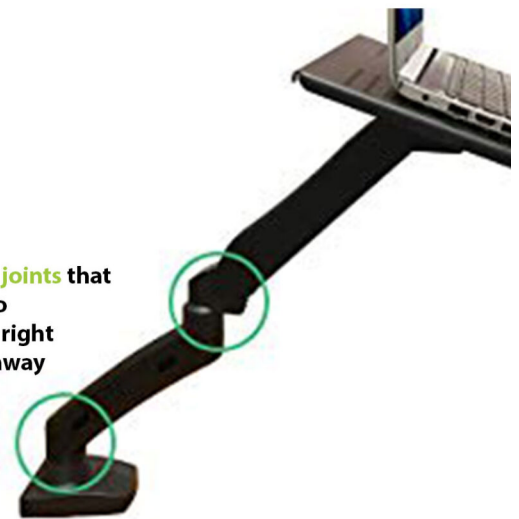

Full motion allows the user to move the laptop closer, as well as turning it left and right.

Adjust the height with gas spring and this stand allows you to raise the laptop up from your desk surface for sit to standing workstation set up and raise the laptop to an ergonomic height.

The laptop tray has holes to help with cooling by allowing the computer fan to discharge warm air from the laptop. and enough space

The laptop tray can be rotate as well to share the laptop with your coworkers.

Dimensions

Adjust the height with **gas spring** and this stand allows you to raise the laptop up from your desk surface for sit to standing workstation set up and raise the laptop to an ergonomic height.

The **Tray tilting** feature to give you more comfortable experience.

The arms have **3 joints** that allows the tray to articulate left to right and towards or away from the user.

Features

- UNIVERSAL ARM:** office PC riser with a large tray works with Sony, HP, Asus, Apple MacBook, Acer, Toshiba, Chromebook, Netbooks.
- FULL-MOTION:** The arm holding the laptop tray can be moved up and down on the vertical pole. The arm measures 21.5. arms allows the tray to swivel/articulate left to right and towards or away from the user. The tilt angle of the tray can also be adjusted.
- HEALTH BENEFITS & INCREASE PRODUCTIVITY:** Notebook stand allows you to lift the laptop up from your desk for a sit to stand and standing workstation set up or to raise the laptop screen to an ergonomic height. Optimal placement of the screen help reduces eye, neck and back pain.
- The laptop tray has venting holes to help with cooling your laptop by allowing the fan to discharge warm air from the laptop.
- Heavy-duty "C" clamp integrated lock ensures stable mounting onto the desk. The pole and extension arms have cable management feature to organize wires and cables. Easy to install, you will be up and running in few minutes.