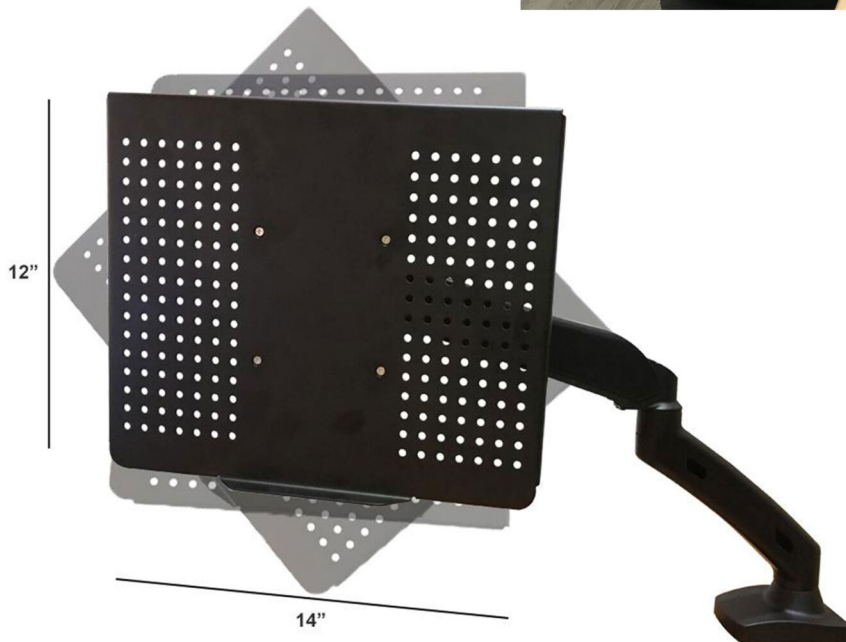

The laptop tray can be rotate as well to share the laptop with your coworkers.