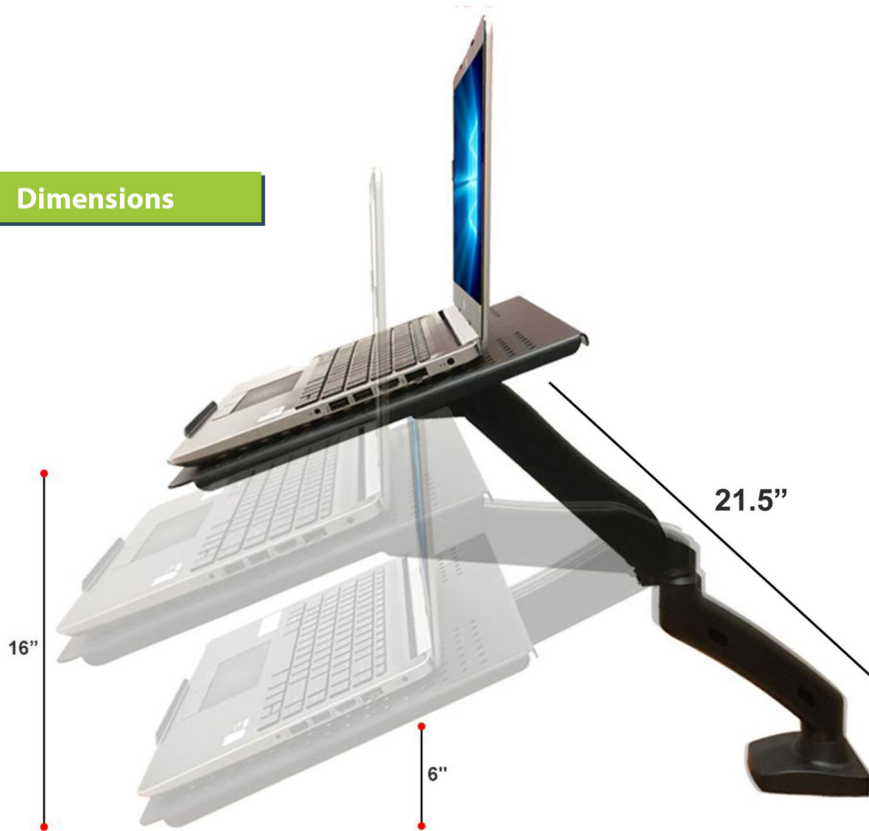

Dimensions

Adjust the height with **gas spring** and this stand allows you to raise the laptop up from your desk surface for sit to standing workstation set up and raise the laptop to an ergonomic height.

The **Tray tilting** feature to give you more comfortable experience.