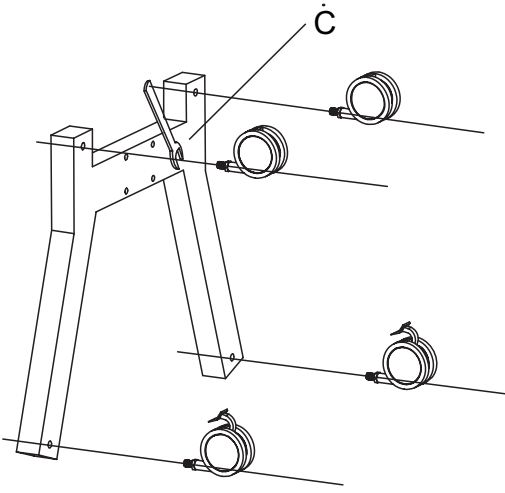

4PCS	 1PCS	 1PCS	 1PCS
 1PCS	 1PCS		

A M8X65 4PCS	 M8 4PCS	B M6X10 2PCS	 17mm 1PCS	D 6mm 1PCS	5mm 1PCS	4mm 1PCS	3mm 1PCS
E M8X55 2PCS	 M8 2PCS	F M4X15 4PCS	G M4 4PCS				

1