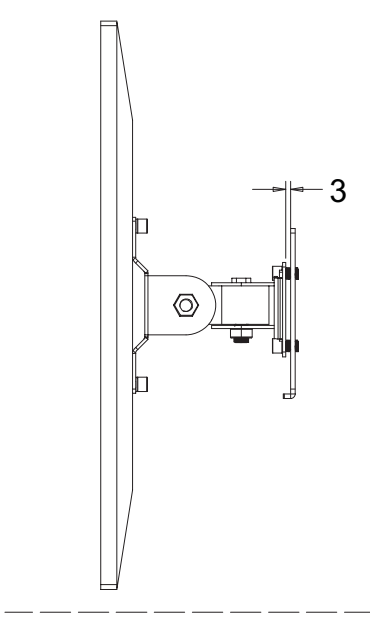

RIFE

Mobile TV & laptop carts

MAX 75/100

MCT09

 4PCS	 1PCS	 1PCS	 1PCS
 1PCS	 1PCS		

A  M8X65 4PCS	 M8 4PCS	B  M6X10 2PCS	 17mm 1PCS	D 6mm  1PCS	5mm  1PCS	4mm  1PCS	3mm  1PCS
E  M8X55 2PCS	 M8 2PCS	F  M4X15 4PCS	G  M4 4PCS				

1

2

4

5

7

8

9

10