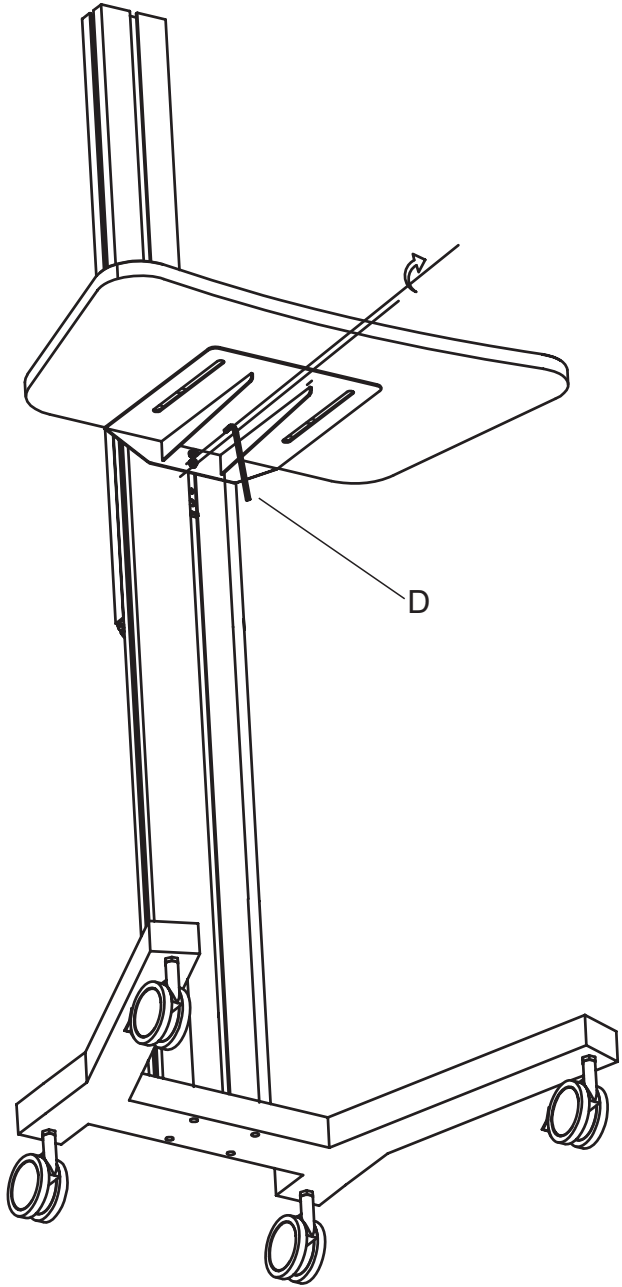

RIFE

Mobile TV & laptop carts

MAX 75/100

MCT09

 4PCS	 1PCS	 1PCS	 1PCS
 1PCS	 1PCS		

A  M8X65 4PCS	 M8 4PCS	B  M6X10 2PCS	 17mm 1PCS	D 6mm  1PCS	5mm  1PCS	4mm  1PCS	3mm  1PCS
E  M8X55 2PCS	 M8 2PCS	F  M4X15 4PCS	G  M4 4PCS				

1

2

4

5

7

8

9

10