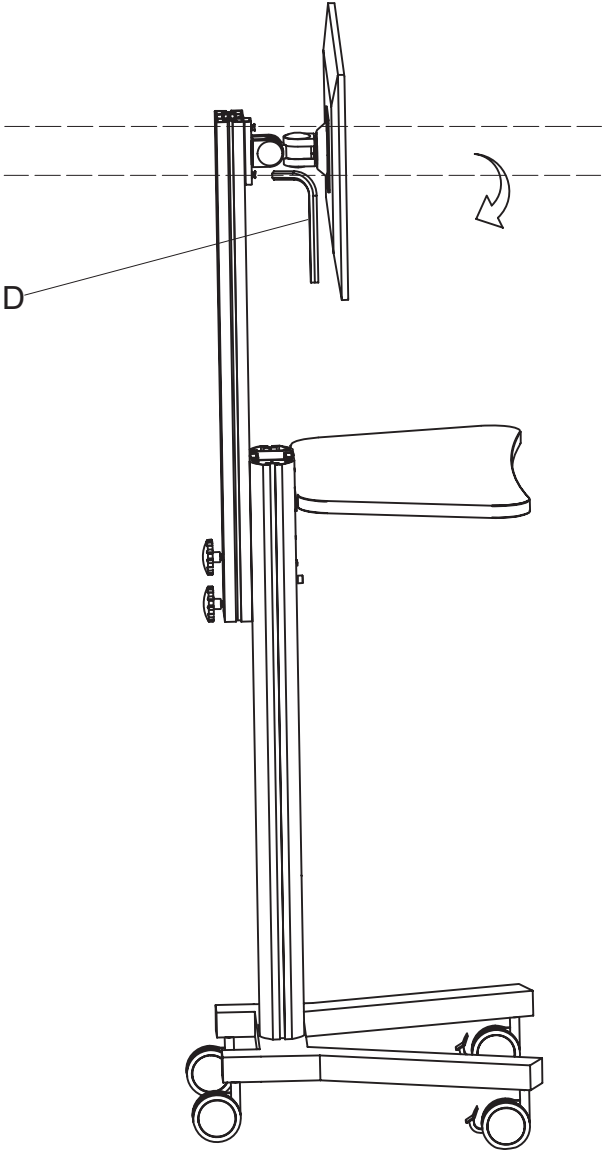

RIFE

Mobile TV & laptop carts

MAX 75/100

MCT09

 4PCS	 1PCS	 1PCS	 1PCS
 1PCS	 1PCS		

A  M8X65 4PCS	 M8 4PCS	B  M6X10 2PCS	 17mm 1PCS	D 6mm  1PCS	5mm  1PCS	4mm  1PCS	3mm  1PCS
E  M8X55 2PCS	 M8 2PCS	F  M4X15 4PCS	G  M4 4PCS				

1

2

4

5

7

8

9

10