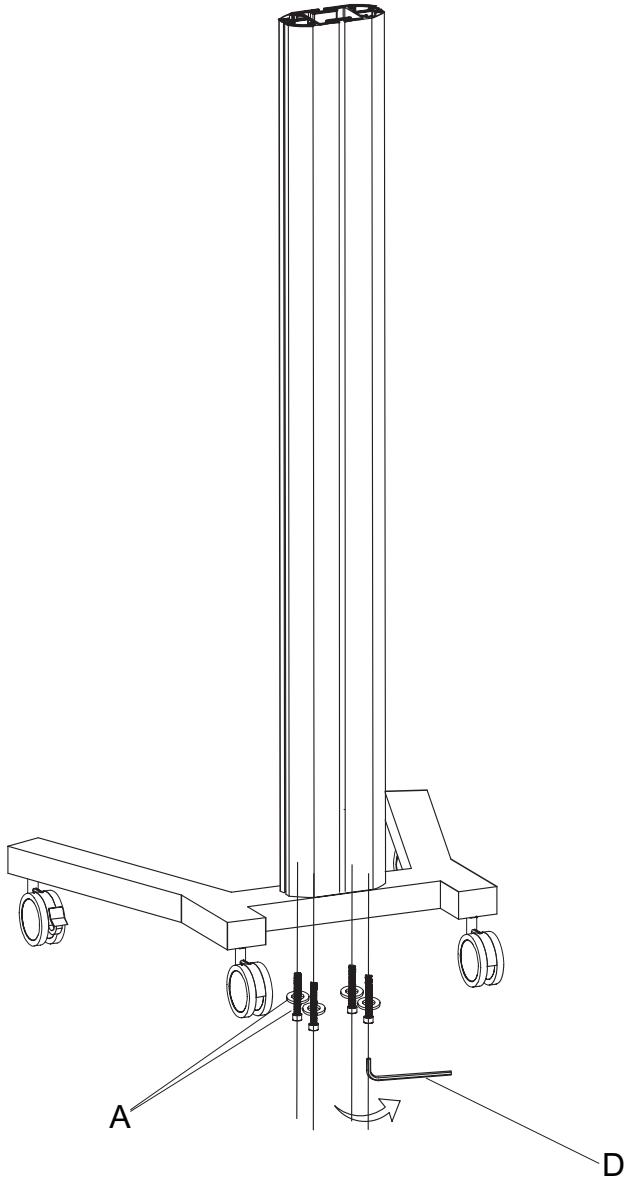

RIFE

Mobile TV & laptop carts

MAX 75/100

MCT09

 4PCS	 1PCS	 1PCS	 1PCS
 1PCS	 1PCS		

A  M8X65 4PCS	 M8 4PCS	B  M6X10 2PCS	 17mm 1PCS	D 6mm  1PCS	5mm  1PCS	4mm  1PCS	3mm  1PCS
E  M8X55 2PCS	 M8 2PCS	F  M4X15 4PCS	G  M4 4PCS				

1

2

4

5

7

8

9

10