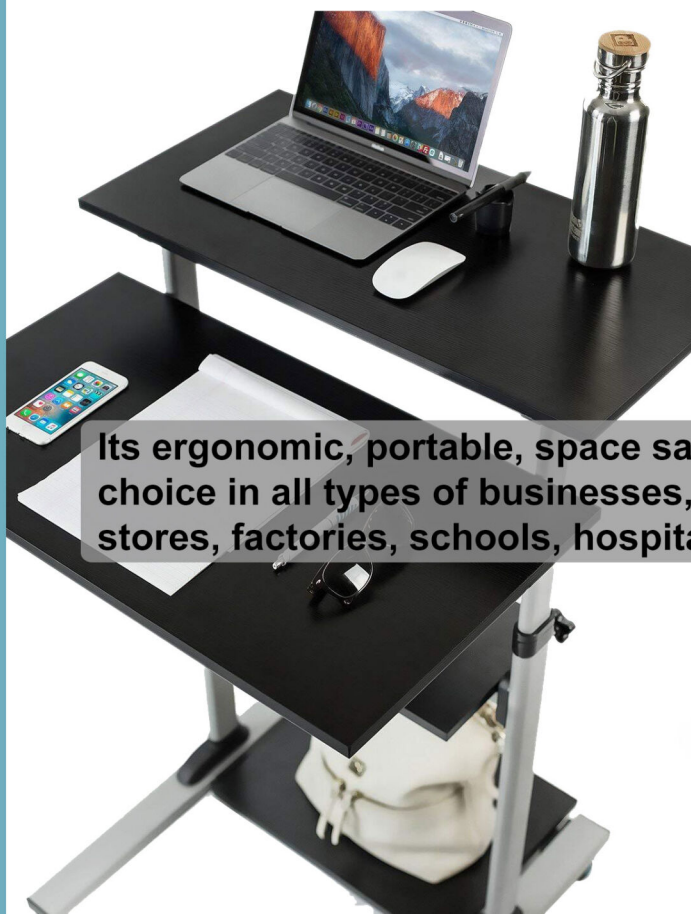

Its ergonomic, portable, space saving attributes make it an attractive choice in all types of businesses, office, trade-shows, mall kiosks, retail stores, factories, schools, hospitals and even at home.