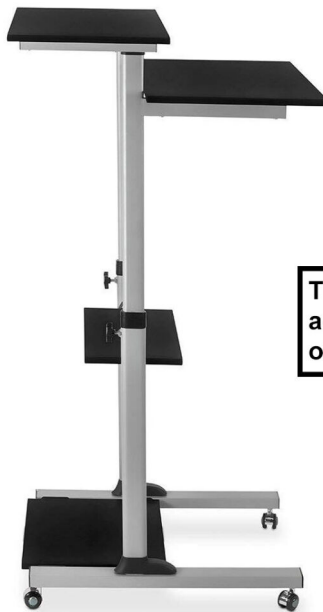

MOBILE STAND UP DESK/HEIGHT ADJUSTABLE COMPUTER WORK STATION MODEL: MCT07

This ergonomic sit stand computer desk that allows you to raise and lower your work surface quickly and effortlessly to healthy sit-stand heights so you can work with more comfort.

Rolling computer cart has 4 platforms to store monitor, laptop, keyboard, printer, CPU, PC tower and speakers. The height of top two shelves are optimized for ergonomic laptop/keyboard and monitor placement

The four-wheel caster base means this desk can be moved easily with two locking wheels function for secure placement.

COMPRESSED
37.25"
(94.62 mm)

EXTENDED
53.75"
(136.53 cm)

The height of the top two platforms can be adjusted from a maximum top shelf height of 54 inches to a minimum of 37 inches.