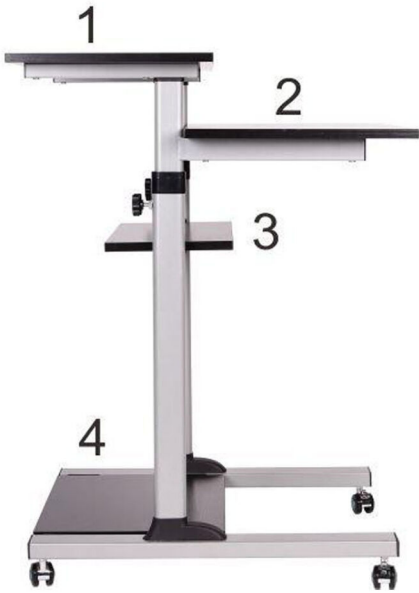

MOBILE STAND UP DESK/HEIGHT ADJUSTABLE COMPUTER WORK STATION MODEL: MCT07

This ergonomic sit stand computer desk that allows you to raise and lower your work surface quickly and effortlessly to healthy sit-stand heights so you can work with more comfort.

Rolling computer cart has 4 platforms to store monitor, laptop, keyboard, printer, CPU, PC tower and speakers. The height of top two shelves are optimized for ergonomic laptop/keyboard and monitor placement

The four-wheel caster base means this desk can be moved easily with two locking wheels function for secure placement.

COMPRESSED
37.25"
(94.62 mm)

EXTENDED
53.75"
(136.53 cm)

The height of the top two platforms can be adjusted from a maximum top shelf height of 54 inches to a minimum of 37 inches.