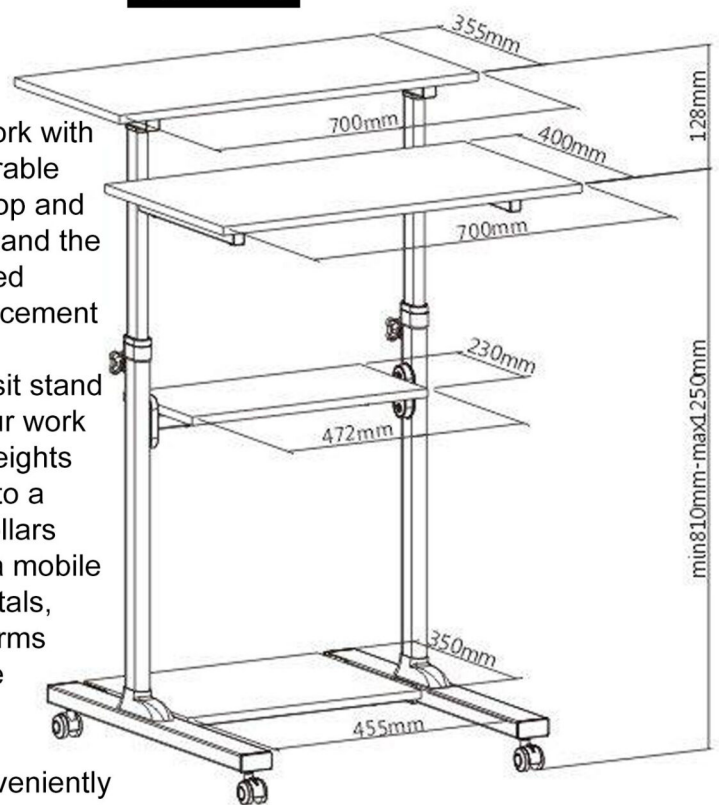

Description

Dimensions

This ergonomic sit stand computer desk that allows you to raise and lower your work surface quickly and effortlessly to healthy sit-stand heights so you can work with more comfort. Portable computer desk features a durable powder-coated steel frame. Height adjustable table top and keyboard tray and two utility shelves offer the basics and the four-wheel caster base means this desk can be moved easily with two locking wheels function for secure placement. Its ergonomic, portable, space saving perfect height adjustable mobile stand-up desk. It is an ergonomic sit stand computer desk that allows you to raise and lower your work surface quickly and effortlessly to healthy sit-stand heights so you can work with more comfort. Stand your way to a healthier life, without having to spend hundreds of dollars more for stationary sit-stand desks. Ideal for use as a mobile computer/laptop station for at the office, home, hospitals, showroom, and classroom. Carefully designed platforms provide ample space for monitors, keyboards, mouse pad, a PC tower and a printer. Use with or without a monitor stand for an ergonomic layout. Easy-roll casters move in every direction, allowing it to be conveniently relocated from room to room. The locking casters allow the cart to be stationary or mobile when desired. High quality steel frame with powder coating ensures durability and reliability. The height of the top two platforms can be adjusted from a maximum top shelf height of 54 inches to a minimum of 37 inches. 17 inches of height adjustment allows you to go from a sitting position to a comfortable standing position. Due to its size, maneuverability is excellent with total side width of 28" and a depth of 27.5". Its ergonomic, portable, space saving attributes make it an attractive choice in all types of businesses, office, trade-shows, mall kiosks, retail stores, factories, schools, hospitals and even at home. All necessary hardware and installation instructions are provided for assembly.