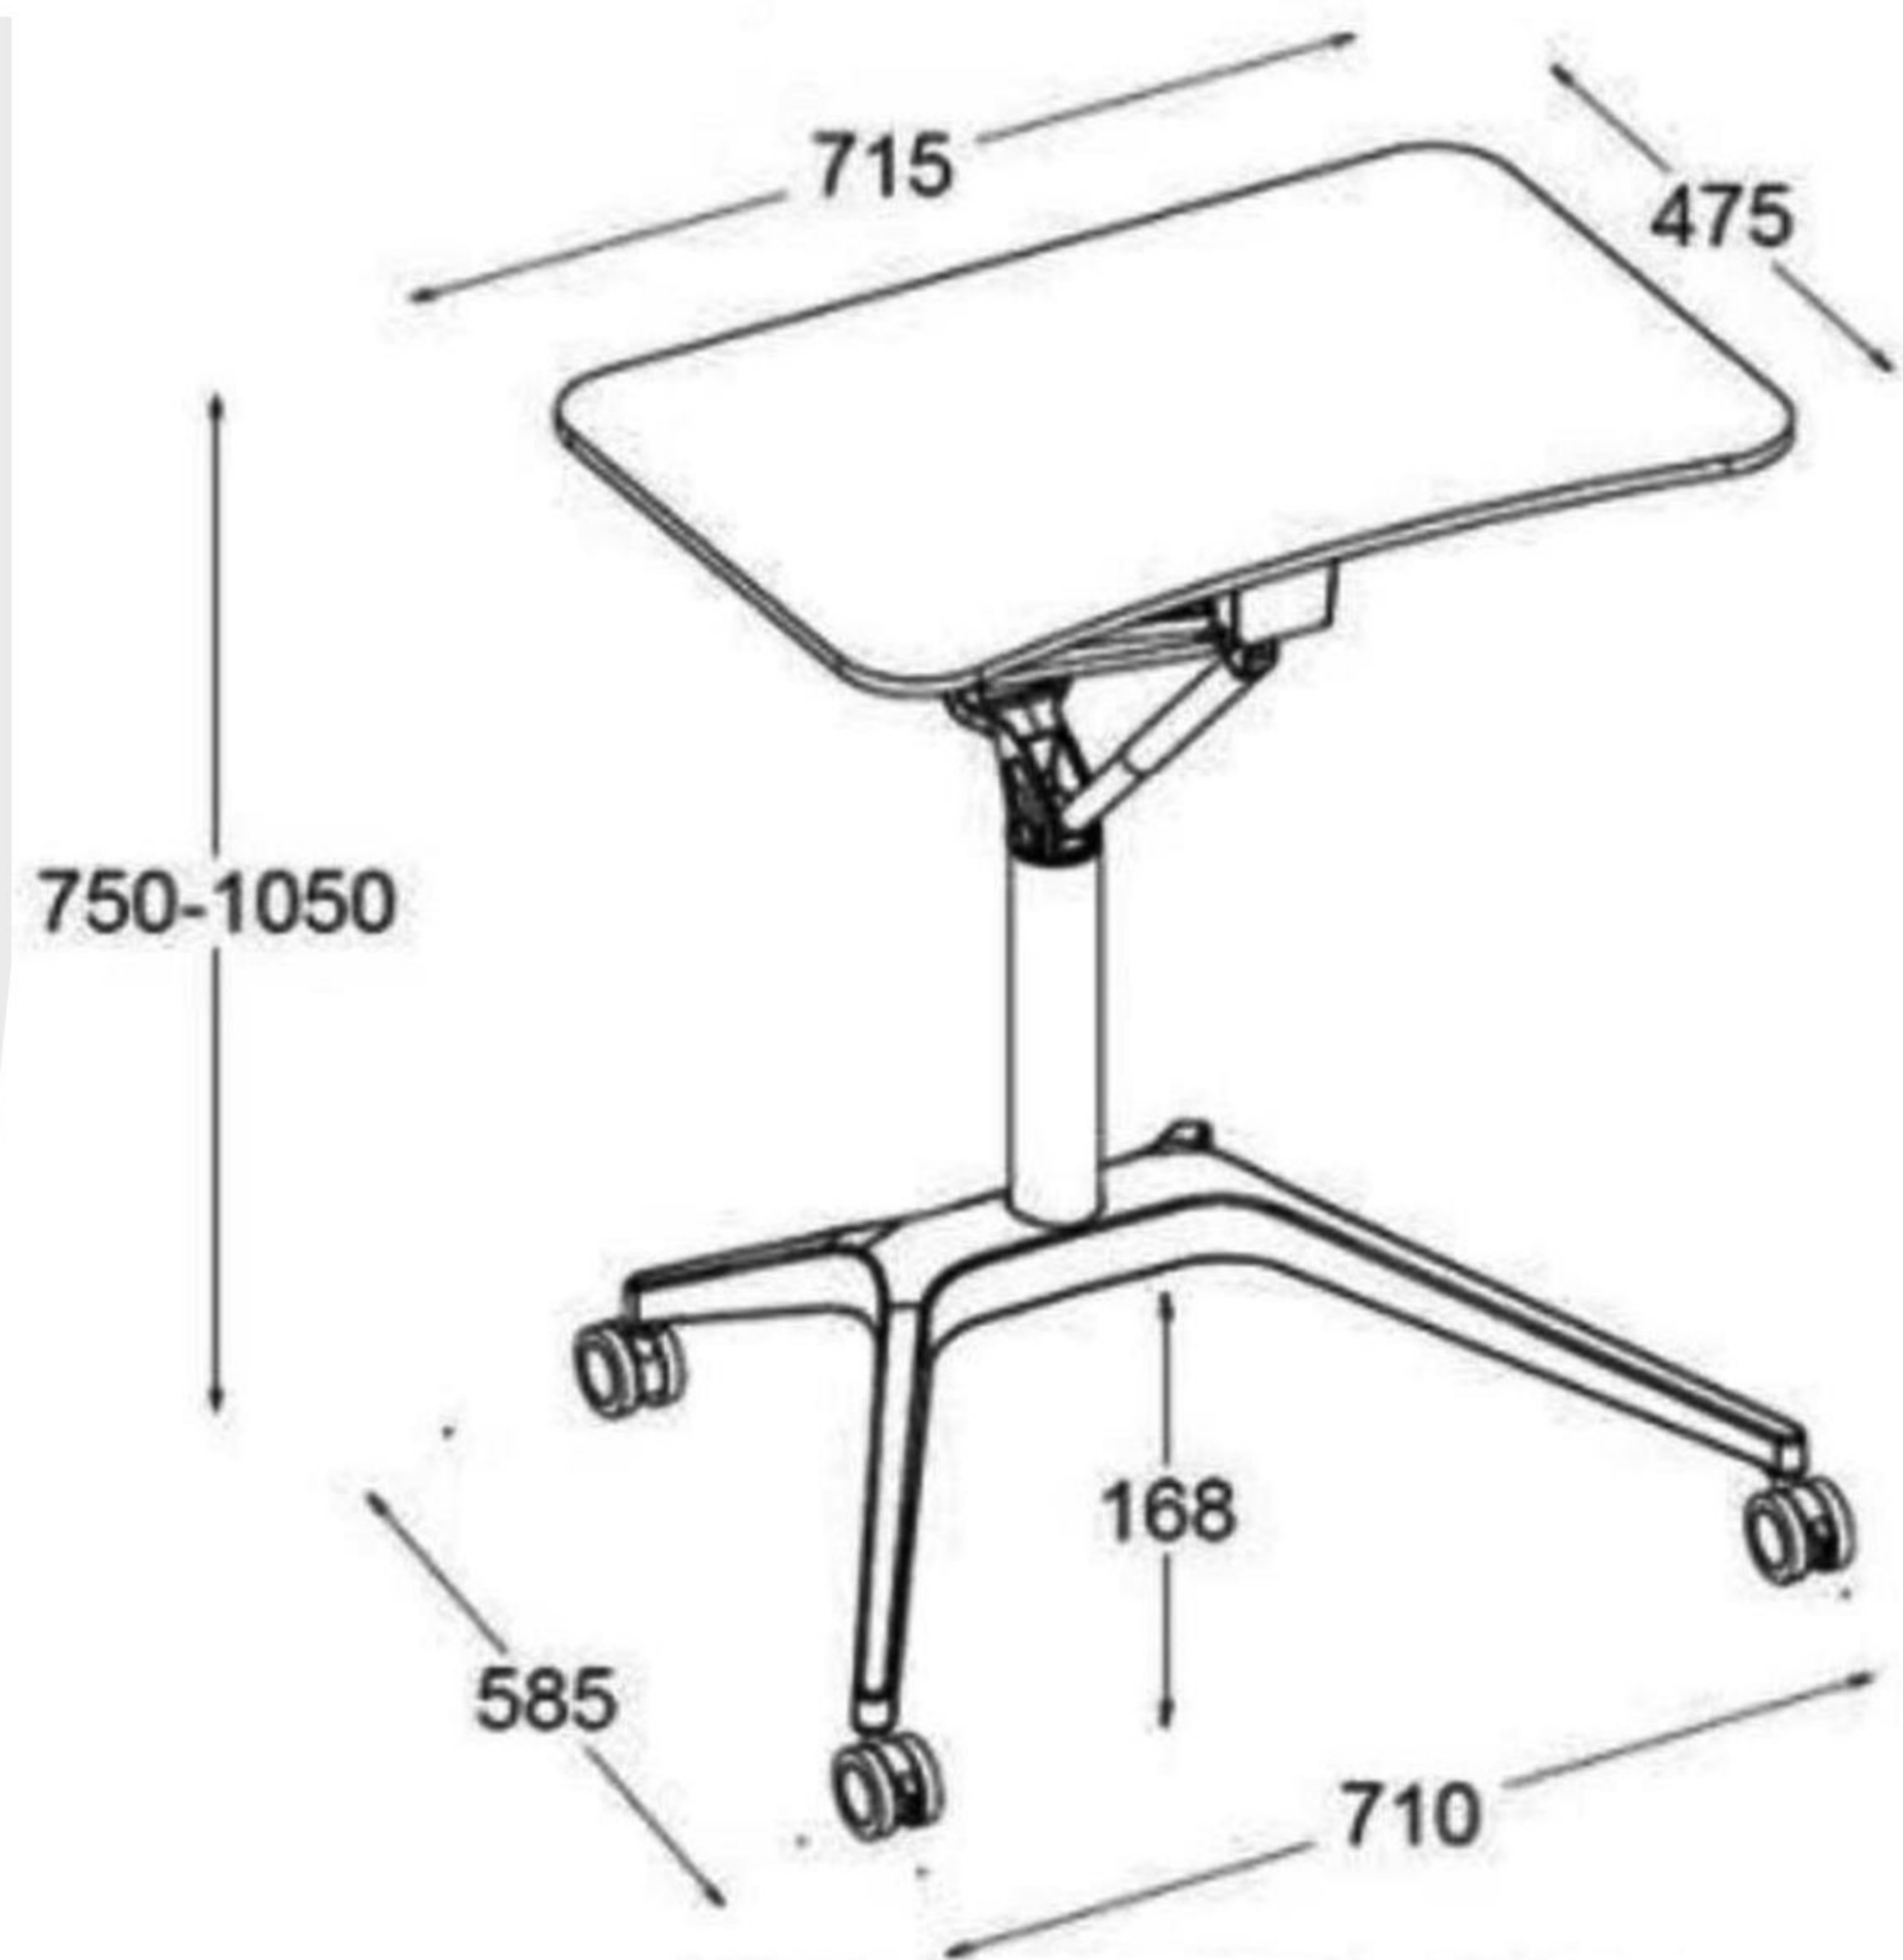

## **Pneumatic Sit-Stand Mobile Laptop Cart**

**This portable, mobile sit-stand desk can replace your traditional desk or a smaller laptop cart. It's top surface measures 715 mm wide and 475 long. Support almost any laptop with enough space left to also other accessories. Height adjustments allow you to use this versatile mobile cart as a standing desk in the office, classroom, or any other work environment. By simply grabbing the lever to engage the gas spring mechanism you can raise the workstation platform smoothly from 750 mm to 1050 mm from the ground.**

Desktop size: 715x475mm

**A**adjust from 750mm to 1050mm high and any height with Simply grab the lever to engage the spring lift mechanism to raise and lower the desk.

**H**elp reduce back and neck strains. Assists to fix your posture immediately. Whether you are sitting or standing, you can elegantly and silently adjust the table to an ergonomic height.

## Specifications

1. Height range: 750-1050mm
2. Desktop size: 710x475mm
3. Desktop material: 25mm MDF with PVC
4. Frame & base material: Aluminum
5. Surface: Tube with powder coating and painting
6. Foot: Two-way PU wheels, front 2 are lockable
7. Mechanism: Gas spring lifting
8. Frame: Silver