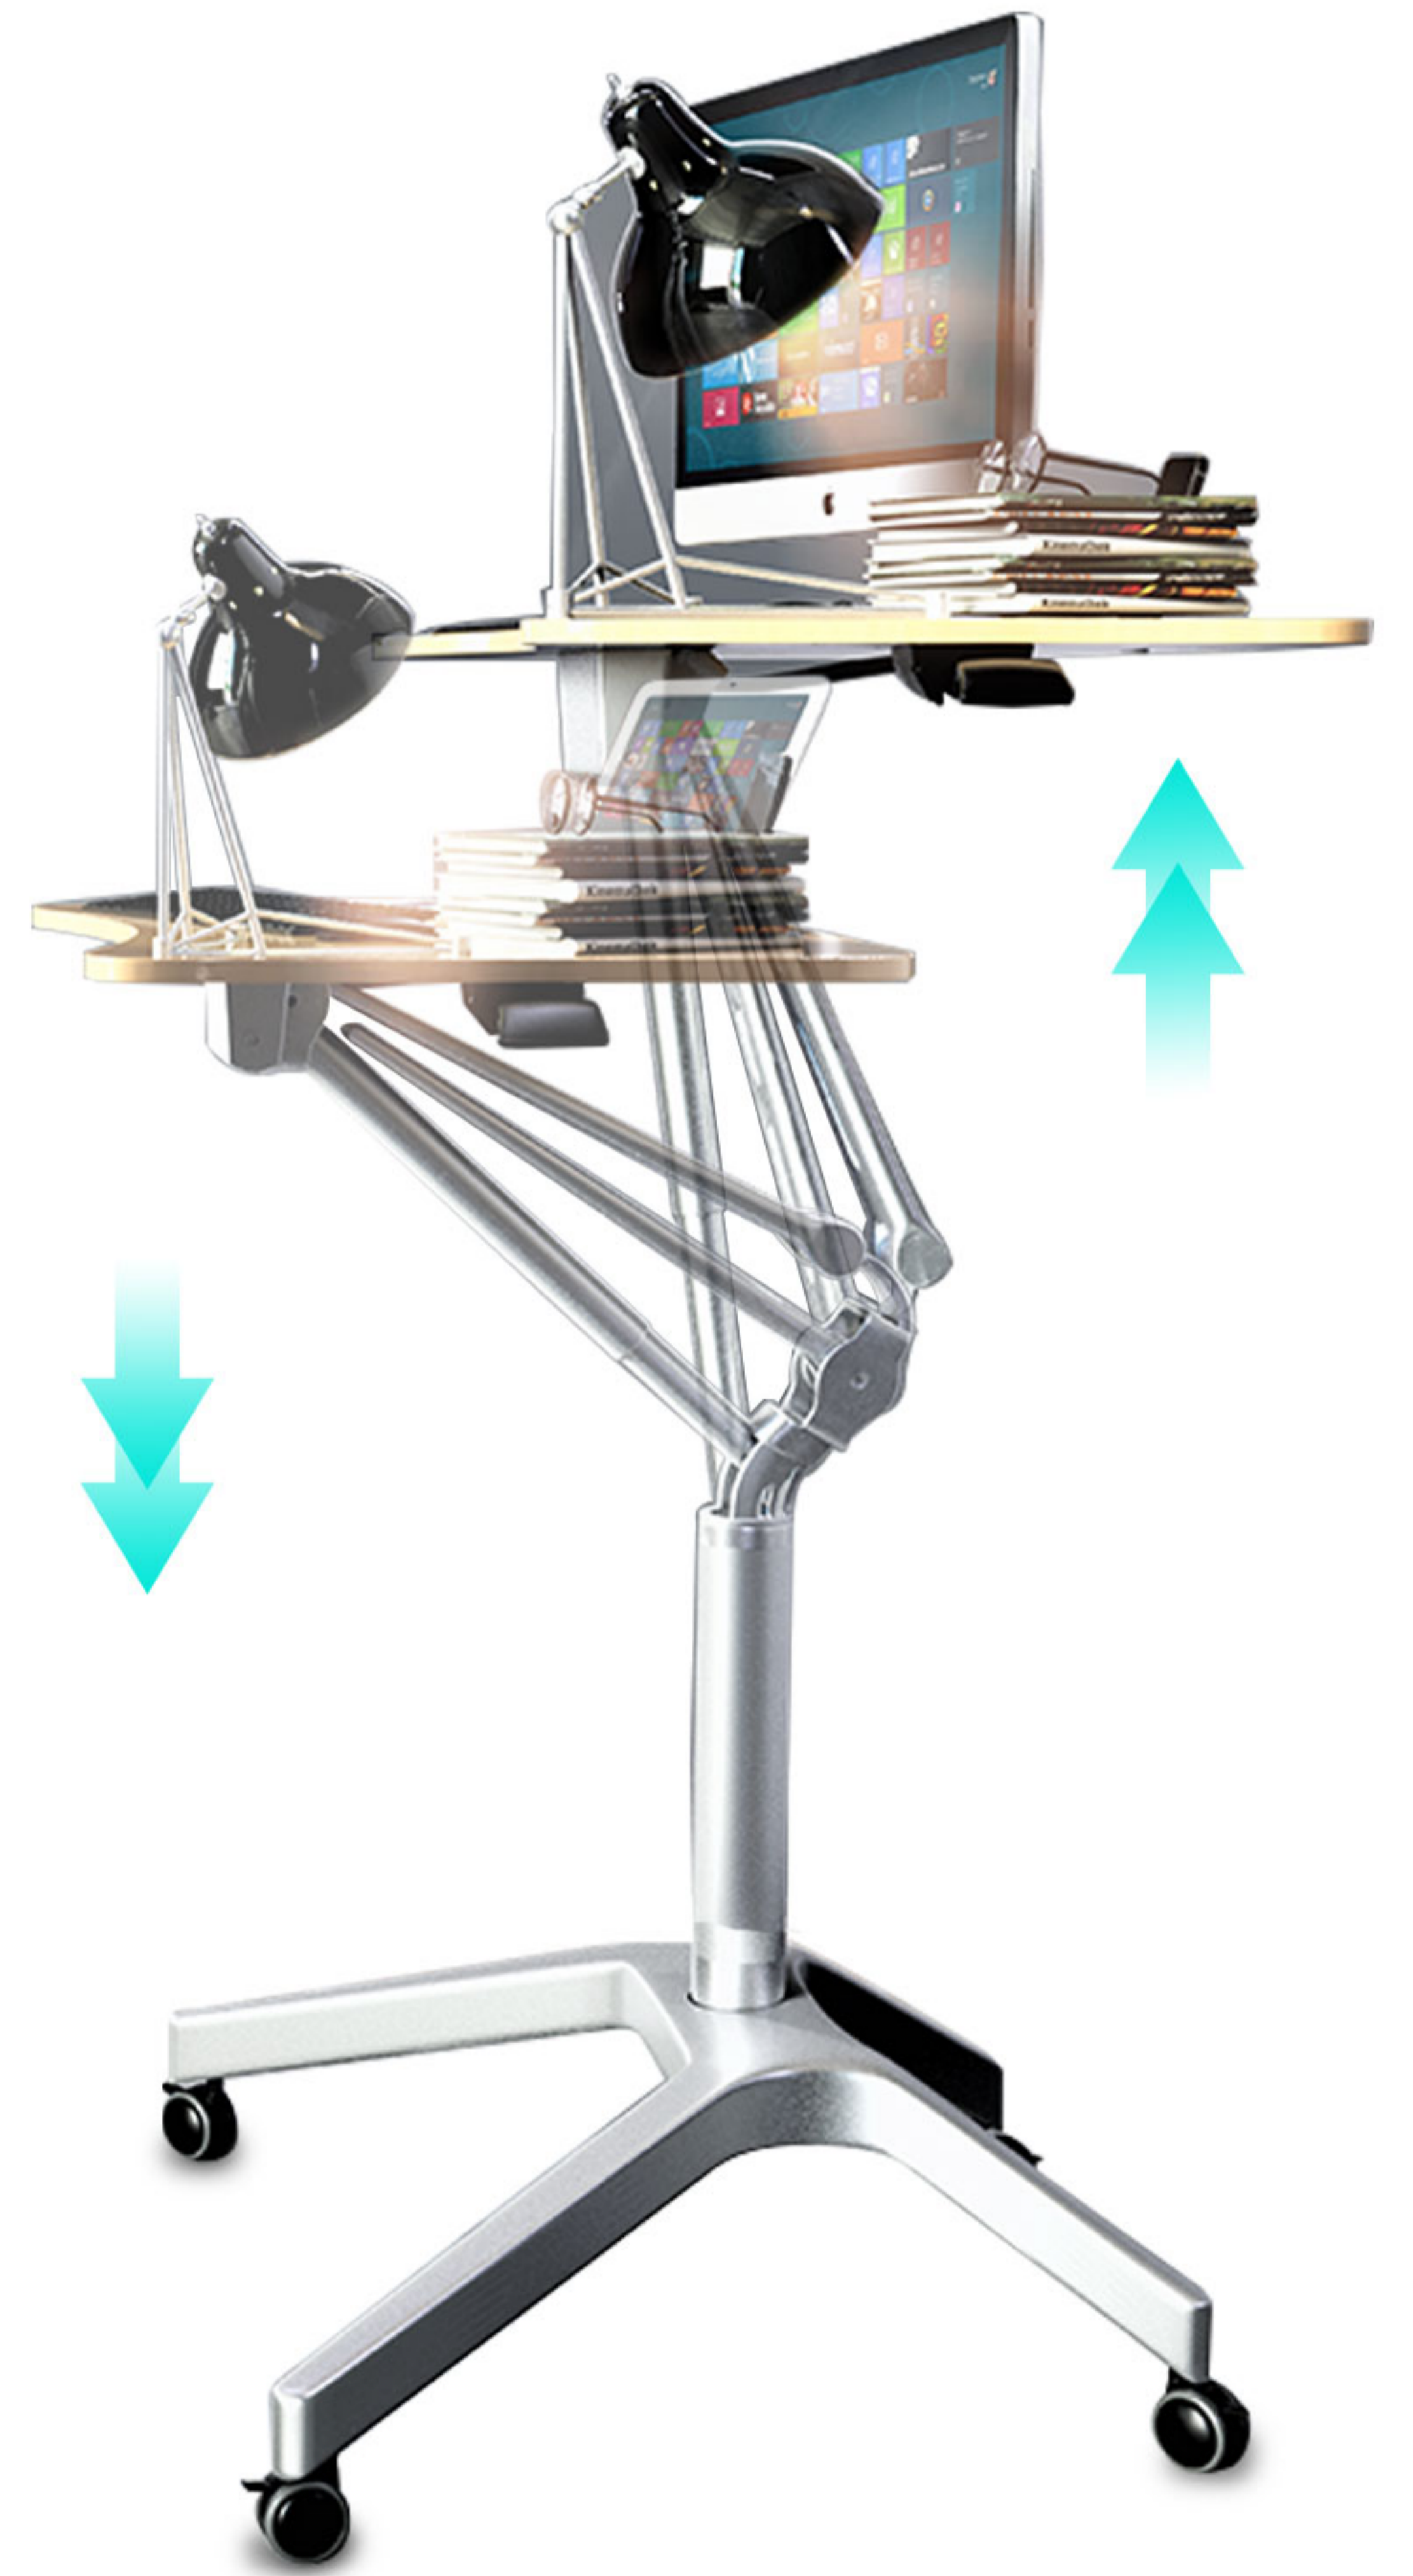

## **Pneumatic Sit-Stand Mobile Laptop Cart**

**This portable, mobile sit-stand desk can replace your traditional desk or a smaller laptop cart. It's top surface measures 715 mm wide and 475 long. Support almost any laptop with enough space left to also other accessories. Height adjustments allow you to use this versatile mobile cart as a standing desk in the office, classroom, or any other work environment. By simply grabbing the lever to engage the gas spring mechanism you can raise the workstation platform smoothly from 750 mm to 1050 mm from the ground.**

**D**esk features a tough aluminium frame for long-term durability and easy-care. It's perfect for professional environments like offices, art and music studios, libraries, and in dentists, optometrist's and doctor's offices or Work from home.

Desktop size: 715x475mm

**A**adjust from 750mm to 1050mm high and any height with Simply grab the lever to engage the spring lift mechanism to raise and lower the desk.

**H**elp reduce back and neck strains. Assists to fix your posture immediately. Whether you are sitting or standing, you can elegantly and silently adjust the table to an ergonomic height.

## Specifications

1. Height range: 750-1050mm
2. Desktop size: 710x475mm
3. Desktop material: 25mm MDF with PVC
4. Frame & base material: Aluminum
5. Surface: Tube with powder coating and painting
6. Foot: Two-way PU wheels, front 2 are lockable
7. Mechanism: Gas spring lifting
8. Frame: Silver