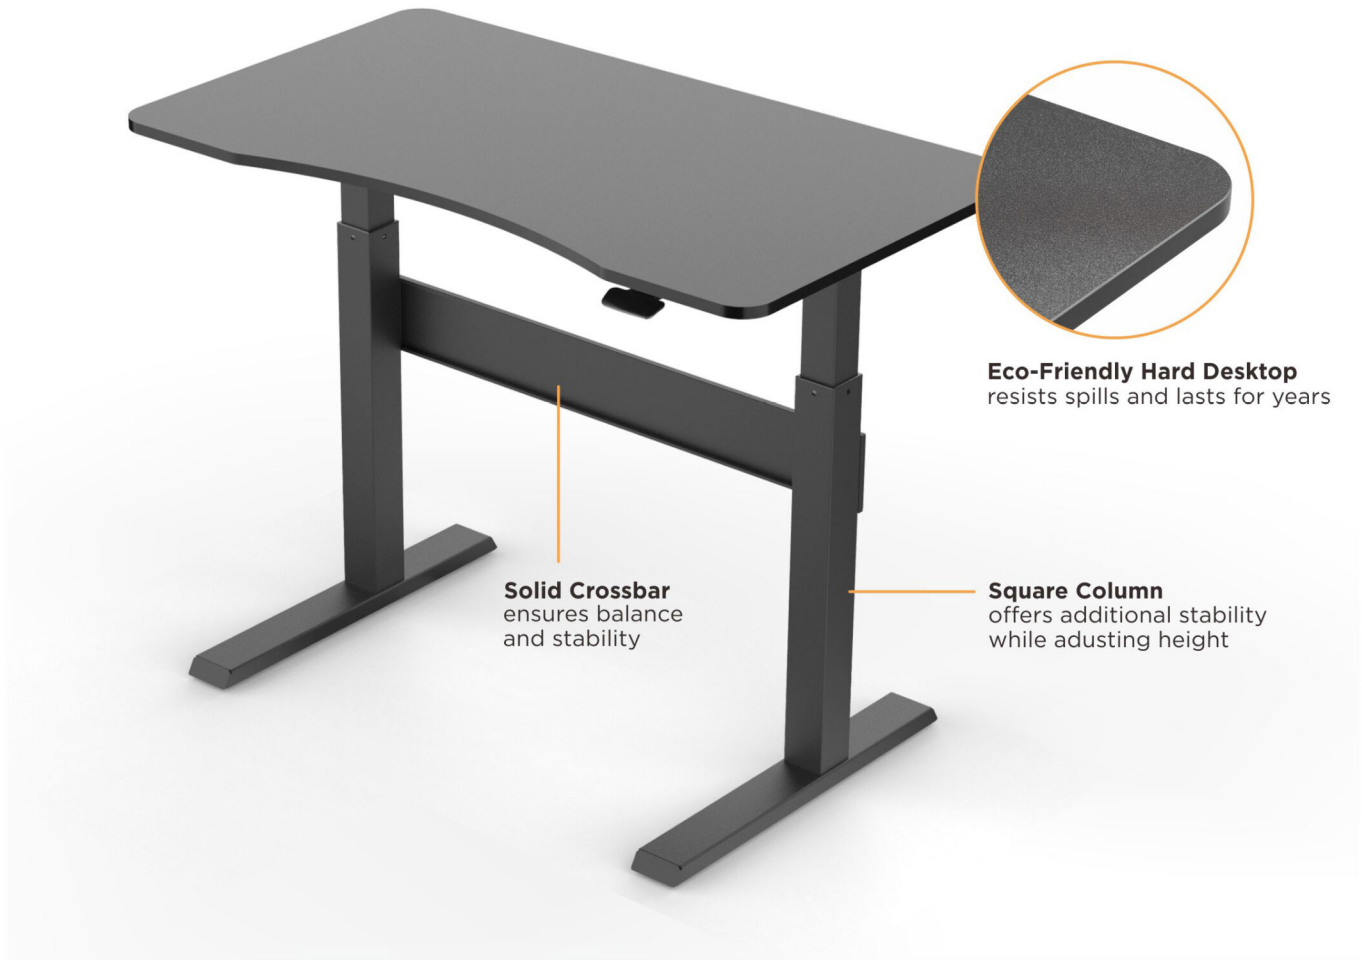

## **Air Lift Sit-Stand Desk**

*This LPT08 Pneumatic Standing Desk seamlessly adjusts from sit to stand through the day. With a lever-activated pneumatic air cylinder, you can smoothly raising your monitors and other office accessories. With no power outlets required for use, the desk can be flexibly placed within corporate or home offices. Quickly deliver health and ergonomics to any environment.*

# Air Lift Height Adjustable Sit-Stand Desk

## Pneumatic Adjustment

provides the fastest transformation from sit to stand yet effortless and uses no electricity

## Air Lift Height Adjustable Sit-Stand Desk

LPT08

Colors: 

Item No.	LPT08
Worksurface Size(LxW)	1200x680mm(47.2"x26.7")
Worksurface Weight Capacity	15kg/33lbs
Worksurface Thickness	18mm/0.71"
Height Range	740-1150mm(29.1"-45.3")
Material	Particle Board & Melamine,Steel