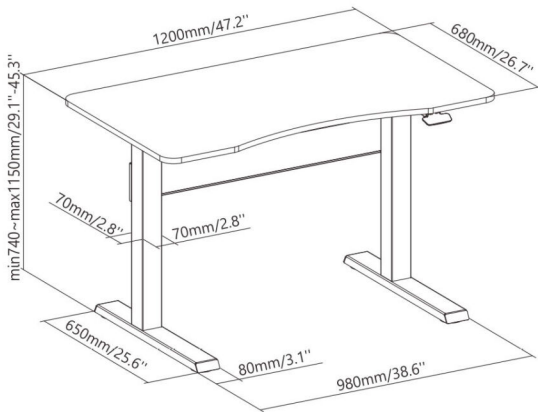

## Air Lift Height Adjustable Sit-Stand Desk

LPT08

Colors: 

Item No.	LPT08
Worksurface Size(LxW)	1200x680mm(47.2"x26.7")
Worksurface Weight Capacity	15kg/33lbs
Worksurface Thickness	18mm/0.71"
Height Range	740-1150mm(29.1"-45.3")
Material	Particle Board & Melamine,Steel