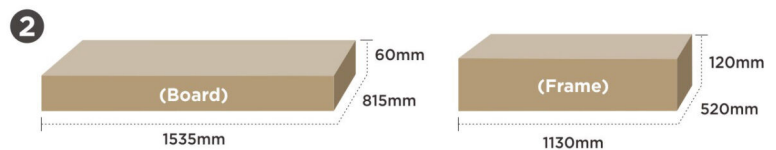

## Two Packing Options of LPT08.(Large Desktop)

Single Package is easier to move and track with reduced risk of lost packages

Detached Package (Desktop and Frame) is lighter to ship individually or to offer custom (corresponded with America FBA standard)